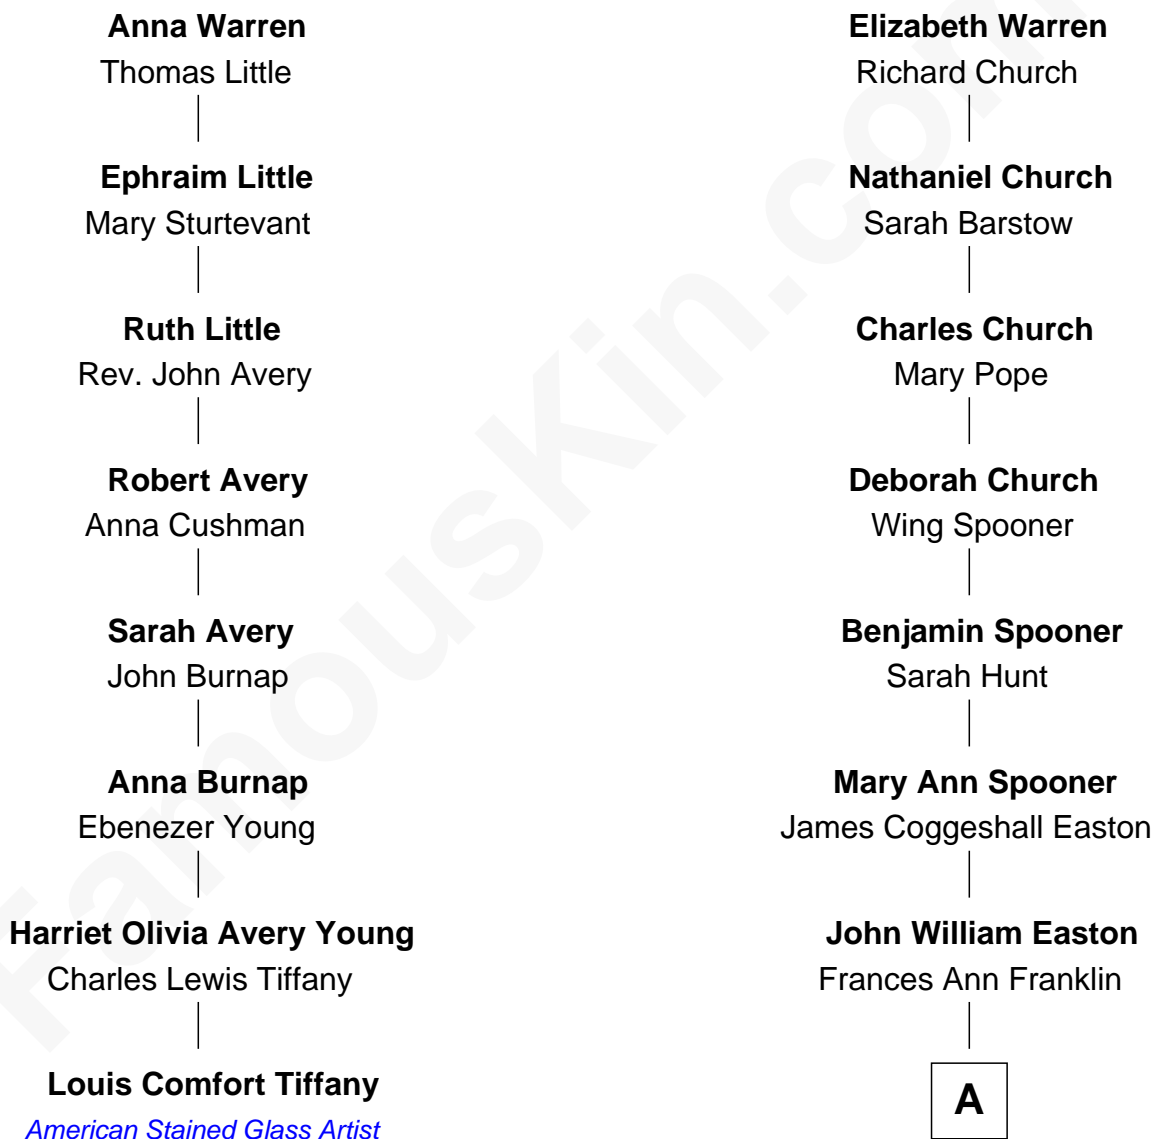

# FamousKin.com Relationship Chart of

**Louis Comfort Tiffany**

*American Stained Glass Artist*

7th cousin 3 times removed of

**Marilyn Monroe**

*Actress, Model, and Singer*

**Richard Warren**  
Elizabeth Walker

**A**

—  
**Elizabeth Cutting Easton**

William Congdon Tennant

—  
**Elizabeth Easton Tennant**

Frederick Almy Gifford

—  
**Charles Stanley Gifford**

Gladys Pearl Monroe

—  
**Marilyn Monroe**

*Actress, Model, and Singer*

FamousKin.com