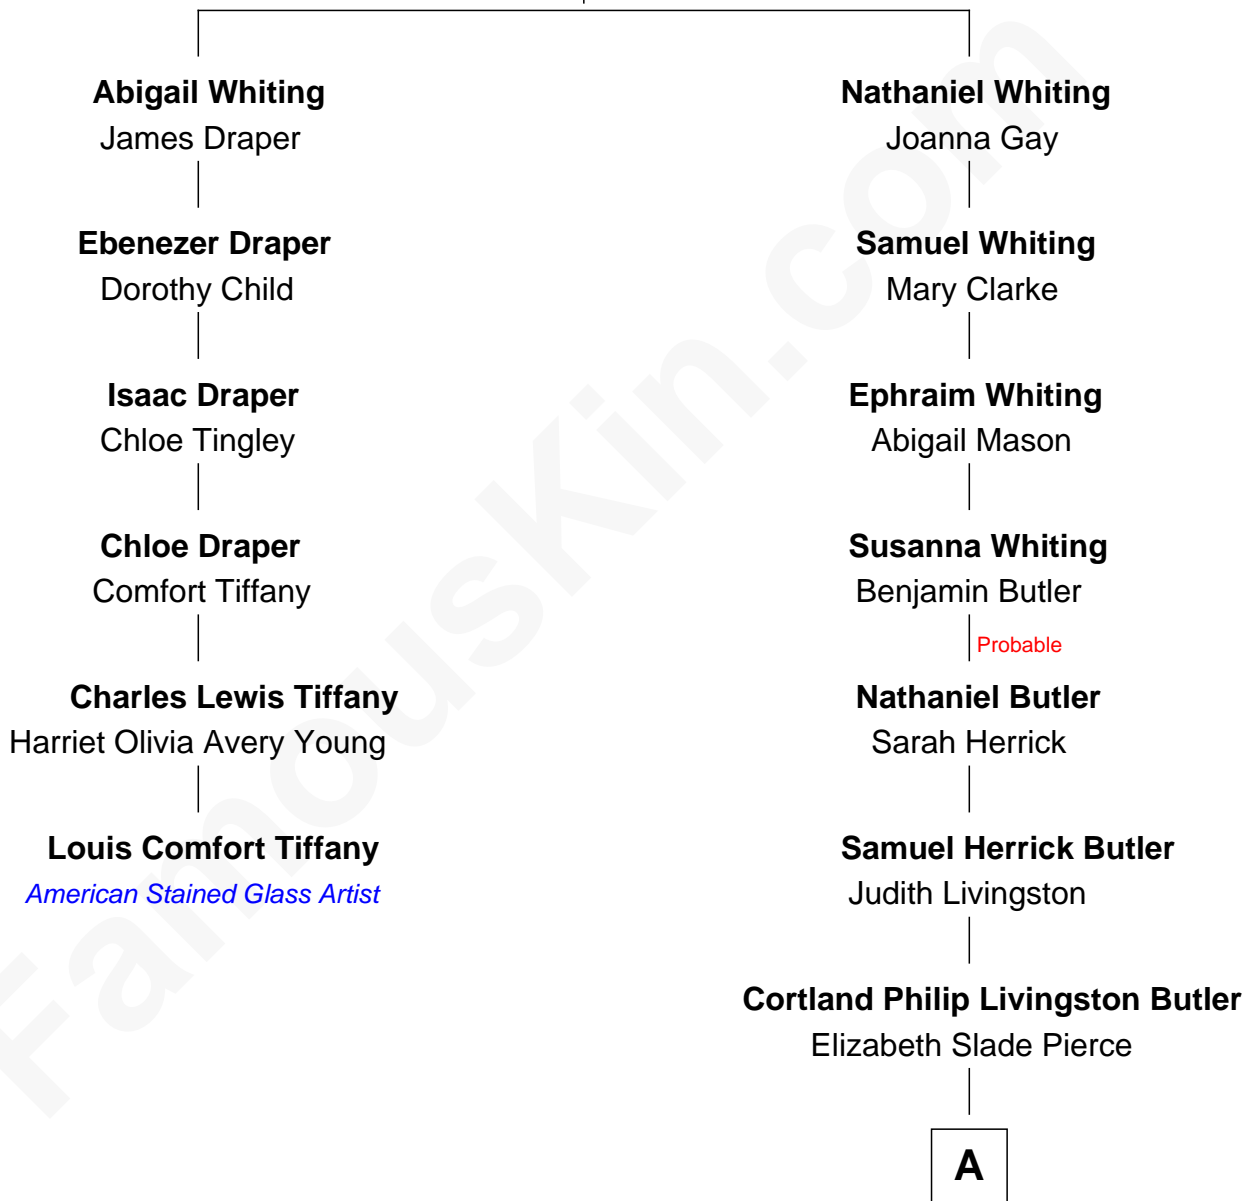

# FamousKin.com Relationship Chart of

**Louis Comfort Tiffany**

*American Stained Glass Artist*

5th cousin 5 times removed of

**George H. W. Bush**

*41st U.S. President*

**Nathaniel Whiting**

Hannah Dwight

**A**

—  
**Mary Elizabeth Butler**  
Robert Emmet Sheldon

—  
**Flora Sheldon**  
Samuel Prescott Bush

—  
**Prescott Sheldon Bush**  
Dorothy Wear Walker

—  
**George H. W. Bush**  
*41st U.S. President*