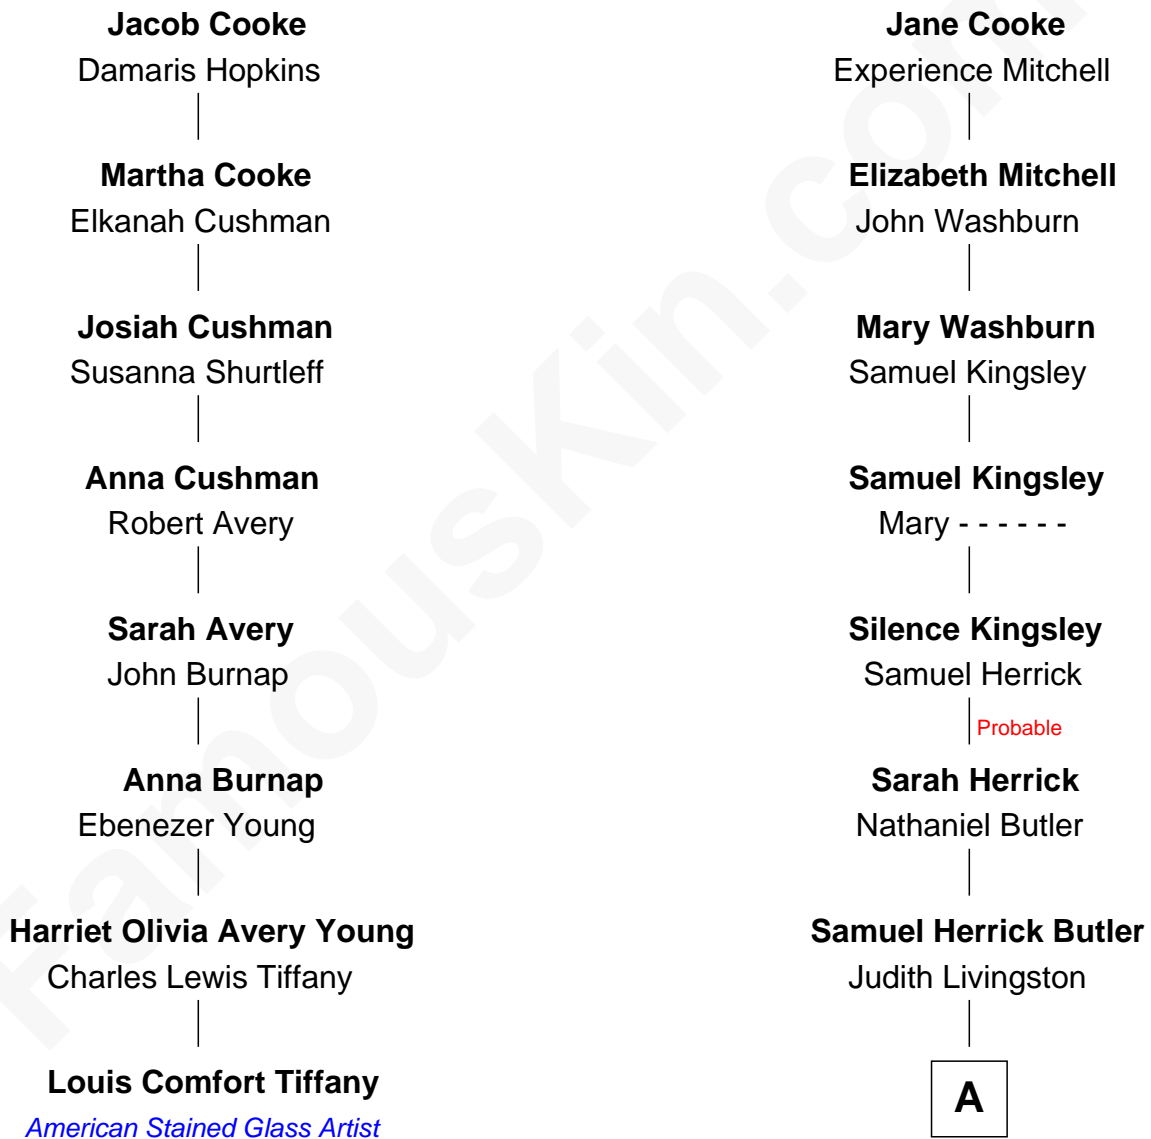

FamousKin.com Relationship Chart of

Louis Comfort Tiffany

American Stained Glass Artist

7th cousin 4 times removed of

George H. W. Bush

41st U.S. President

Francis Cooke
Hester le Mahieu

A

—
Cortland Philip Livingston Butler

Elizabeth Slade Pierce

—
Mary Elizabeth Butler

Robert Emmet Sheldon

—
Flora Sheldon

Samuel Prescott Bush

—
Prescott Sheldon Bush

Dorothy Wear Walker

—
George H. W. Bush

41st U.S. President