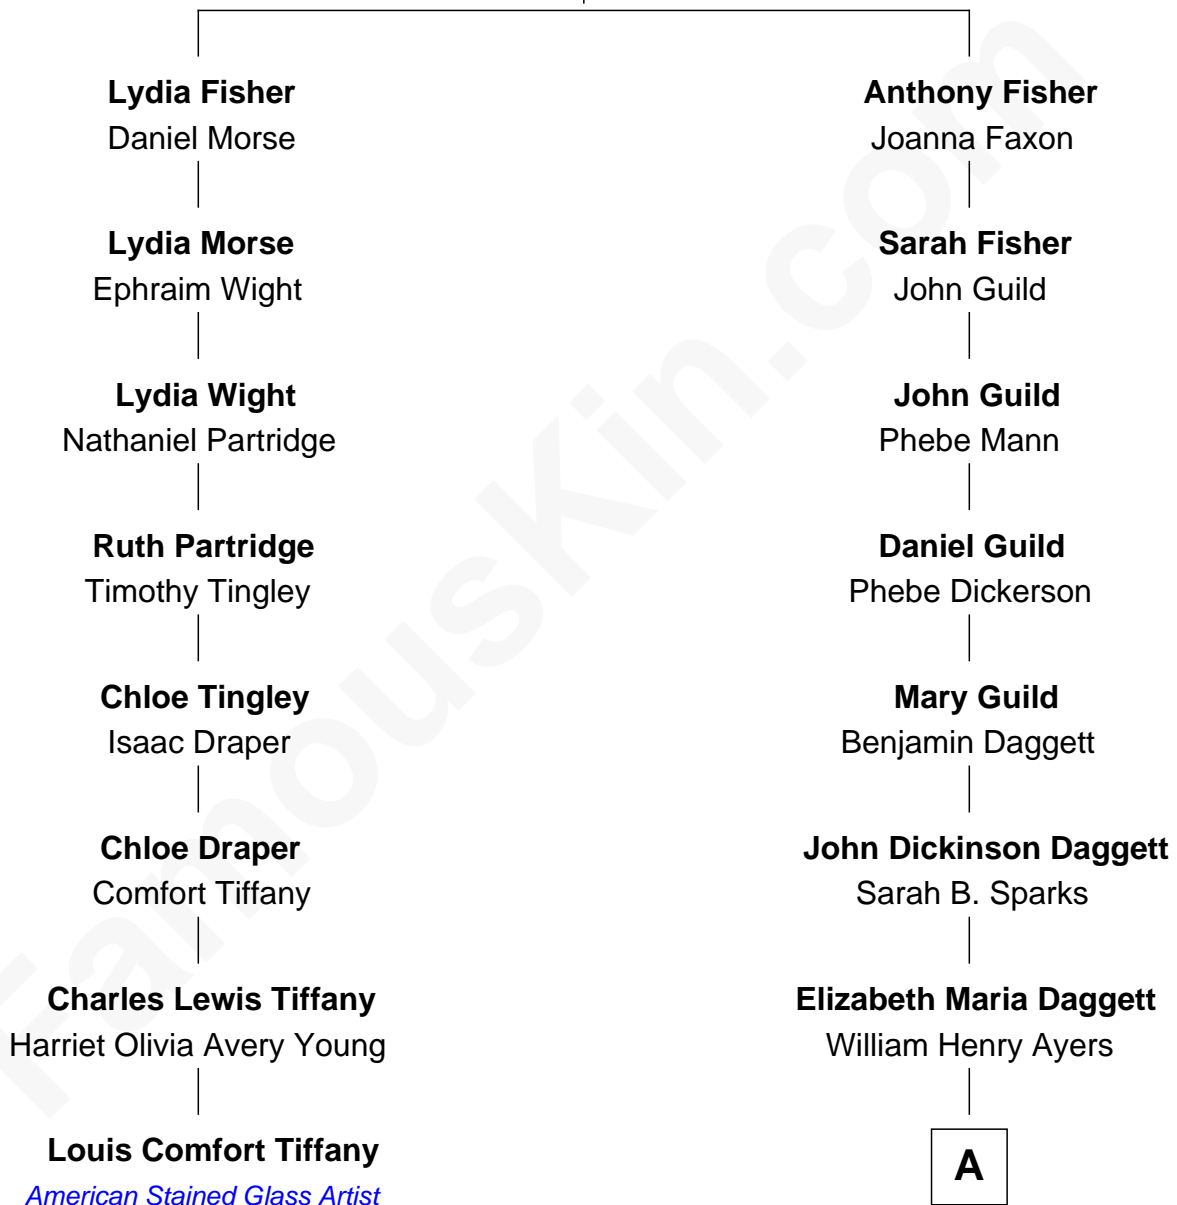

# FamousKin.com Relationship Chart of

**Louis Comfort Tiffany**

*American Stained Glass Artist*

7th cousin 2 times removed of

**Gregory Peck**

*Movie Actor*

**Anthony Fisher**

Alice - - - - -

**A**

John Daggett Ayers  
Katherine Elizabeth Forse

Bernice Mae Ayers  
Gregory Pearl Peck

Gregory Peck  
*Movie Actor*

FamousKin.com