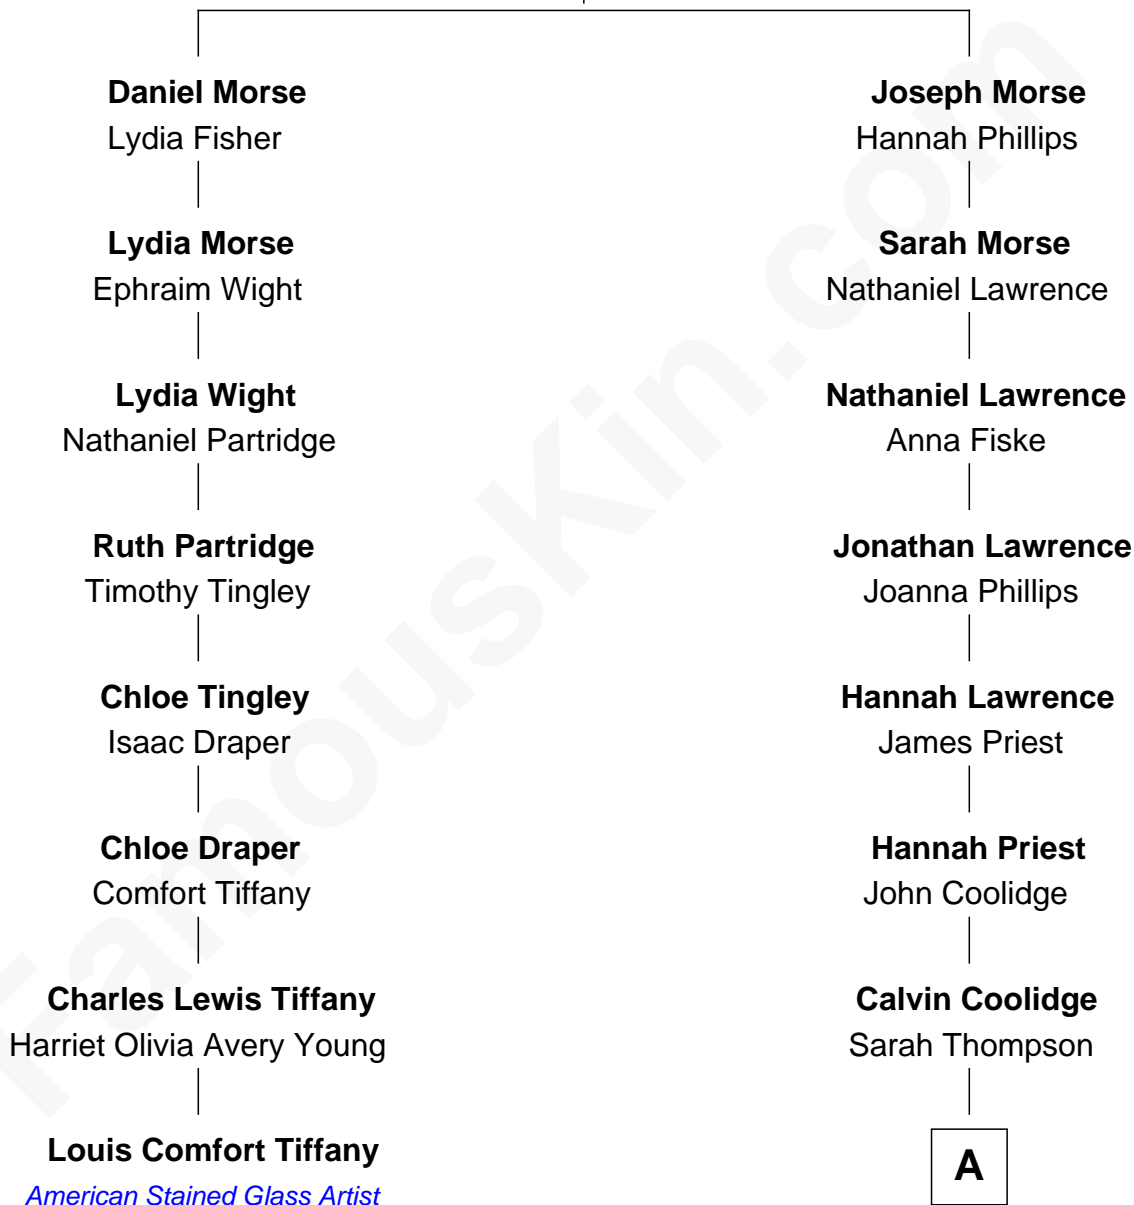

FamousKin.com Relationship Chart of

Louis Comfort Tiffany

American Stained Glass Artist

7th cousin 2 times removed of

Calvin Coolidge

30th U.S. President

Samuel Morse
Elizabeth Jasper

A

Calvin Galusha Coolidge

Sarah Almeda Brewer

Col. John Calvin Coolidge

Victoria Josephine Moor

Calvin Coolidge

30th U.S. President

FamousKin.com