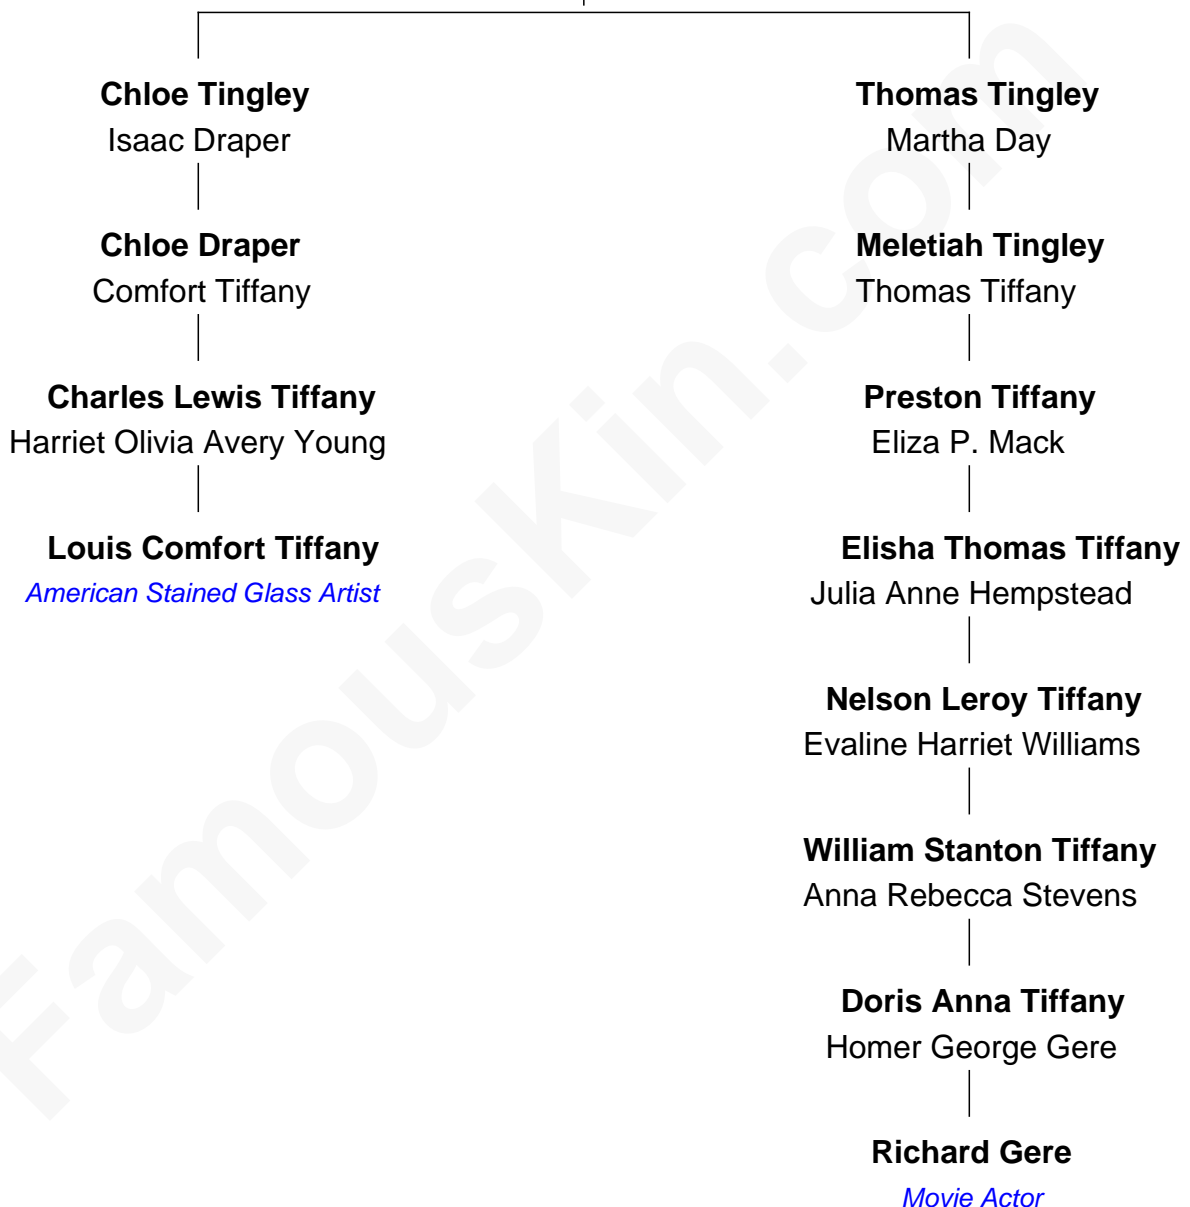

FamousKin.com
Relationship Chart of
Louis Comfort Tiffany
American Stained Glass Artist

3rd cousin 4 times removed of

Richard Gere
Movie Actor

Timothy Tingley
 Ruth Partridge

Richard Gere photo by [Francesco \(spaceodyssey\)](#) (CC BY 2.0)