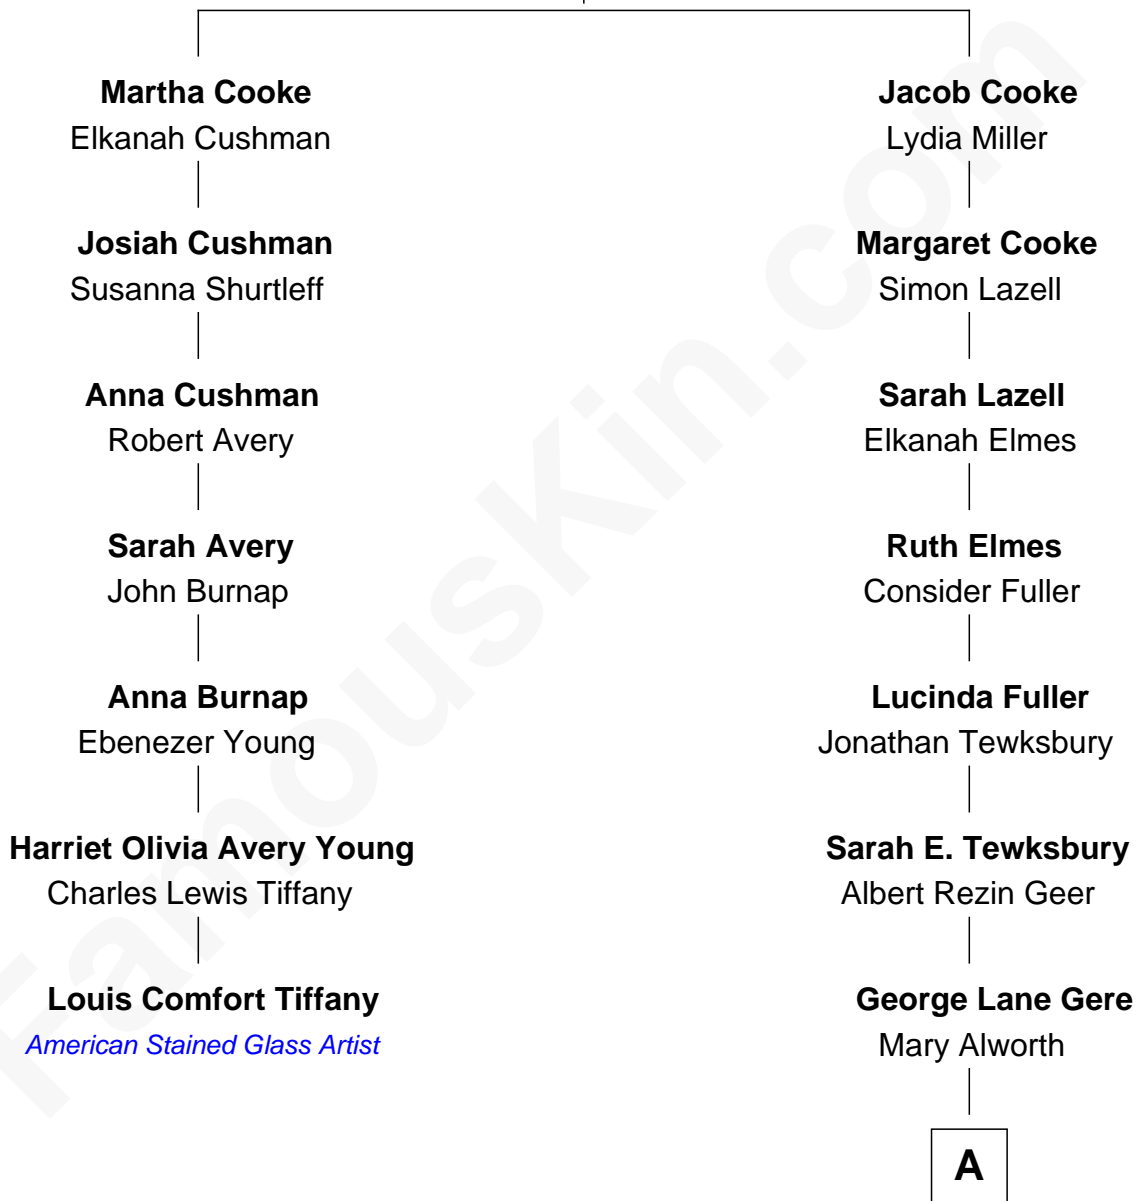

FamousKin.com Relationship Chart of

Louis Comfort Tiffany

American Stained Glass Artist

6th cousin 3 times removed of

Richard Gere

Movie Actor

Jacob Cooke
Damaris Hopkins

A

Albert William Gere
Hazel Marjorie Snover

Homer George Gere
Doris Anna Tiffany

Richard Gere
Movie Actor

FamousKin.com