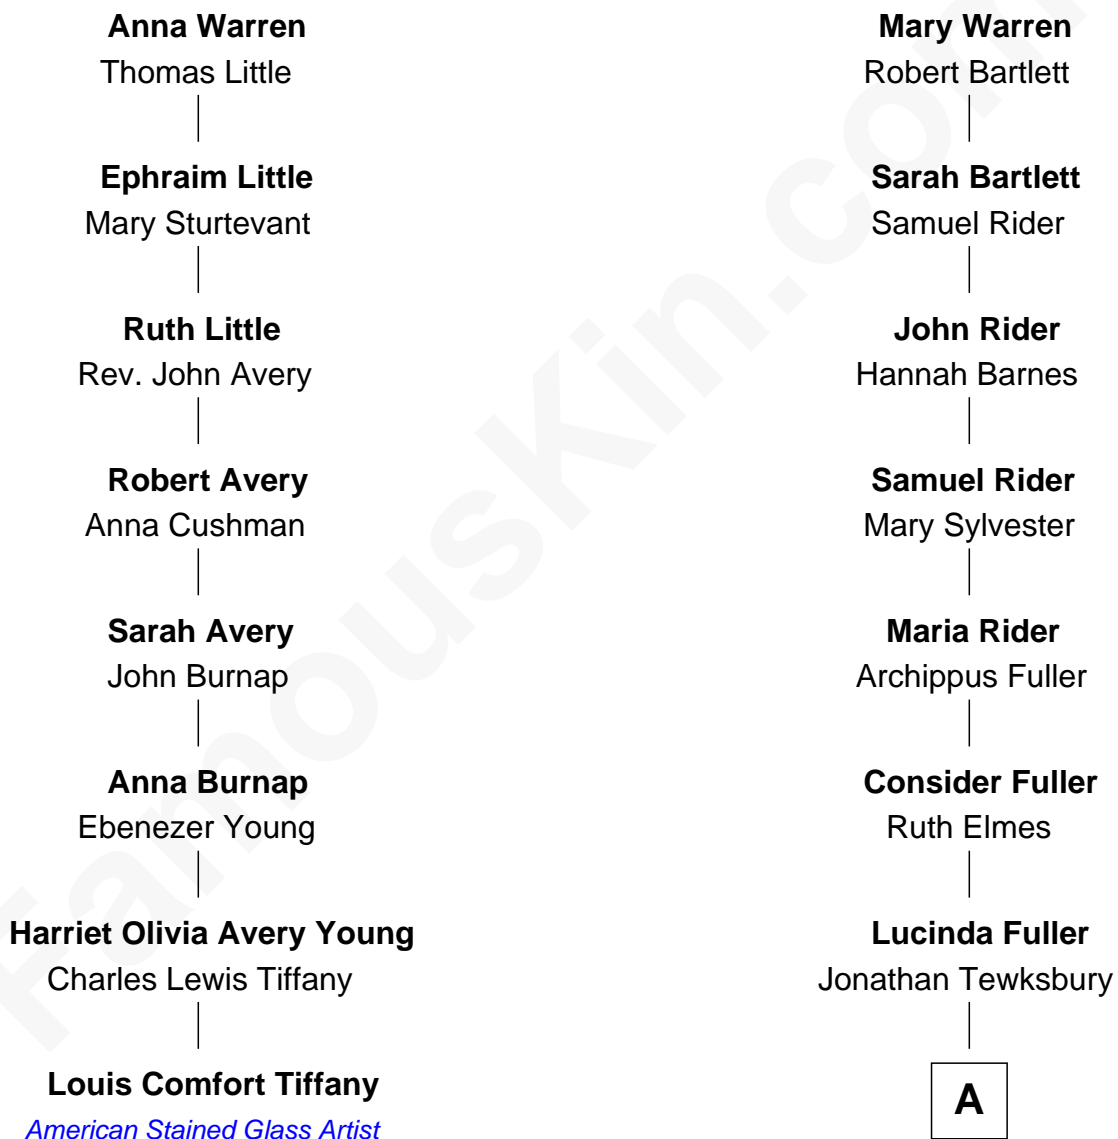

FamousKin.com Relationship Chart of

Louis Comfort Tiffany

American Stained Glass Artist

7th cousin 4 times removed of

Richard Gere

Movie Actor

Richard Warren
Elizabeth Walker

A

|
Sarah E. Tewksbury

Albert Rezin Geer

|
George Lane Gere

Mary Alworth

|
Albert William Gere

Hazel Marjorie Snover

|
Homer George Gere

Doris Anna Tiffany