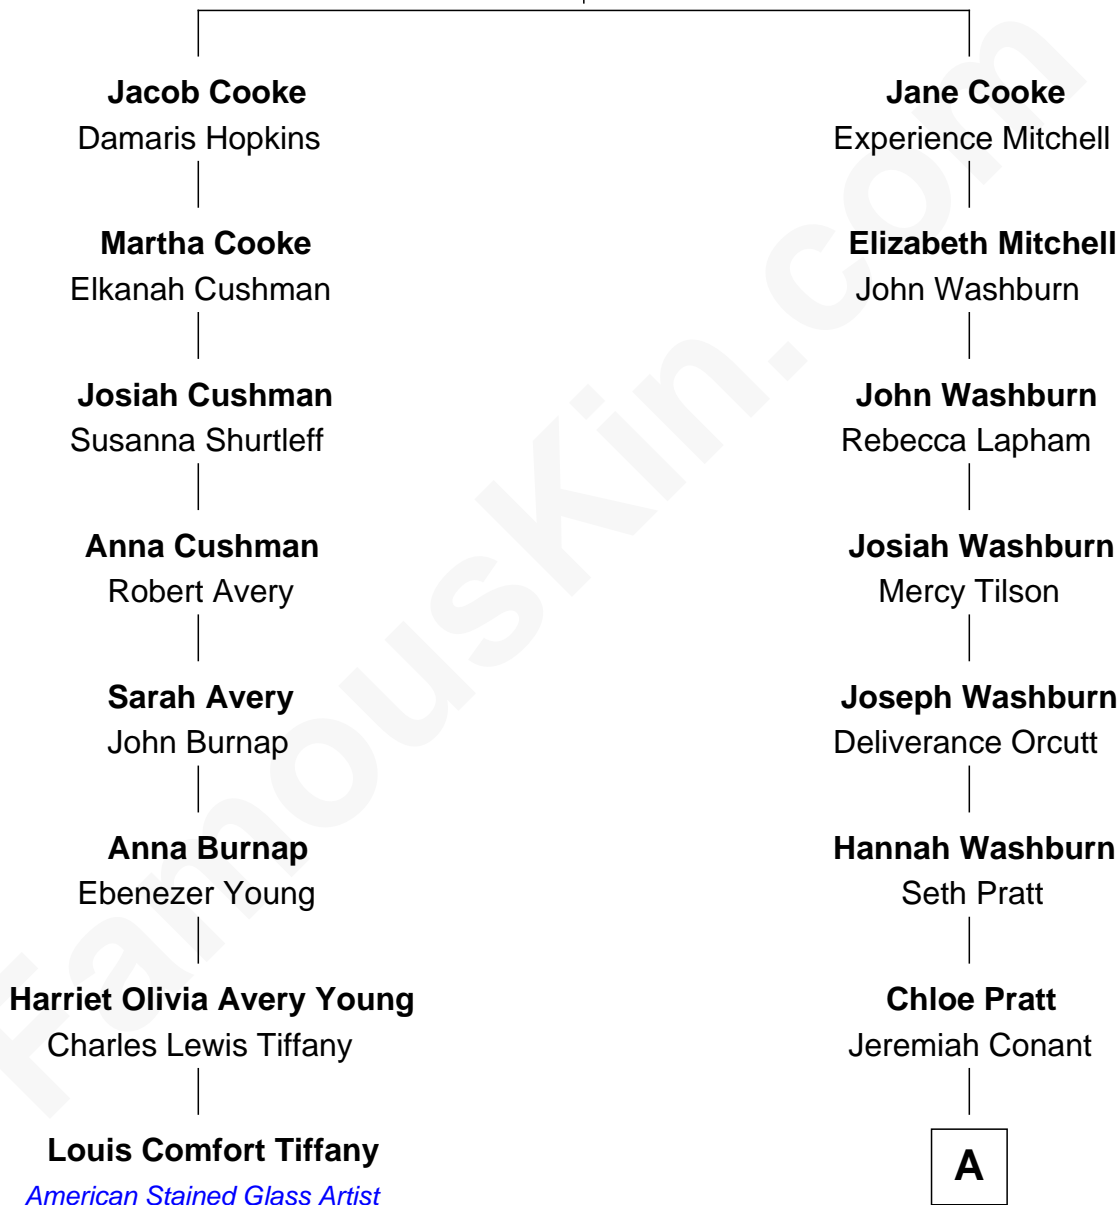

FamousKin.com Relationship Chart of

Louis Comfort Tiffany

American Stained Glass Artist

7th cousin 2 times removed of

James B. Conant

President of Harvard University

Francis Cooke
Hester le Mahieu

A