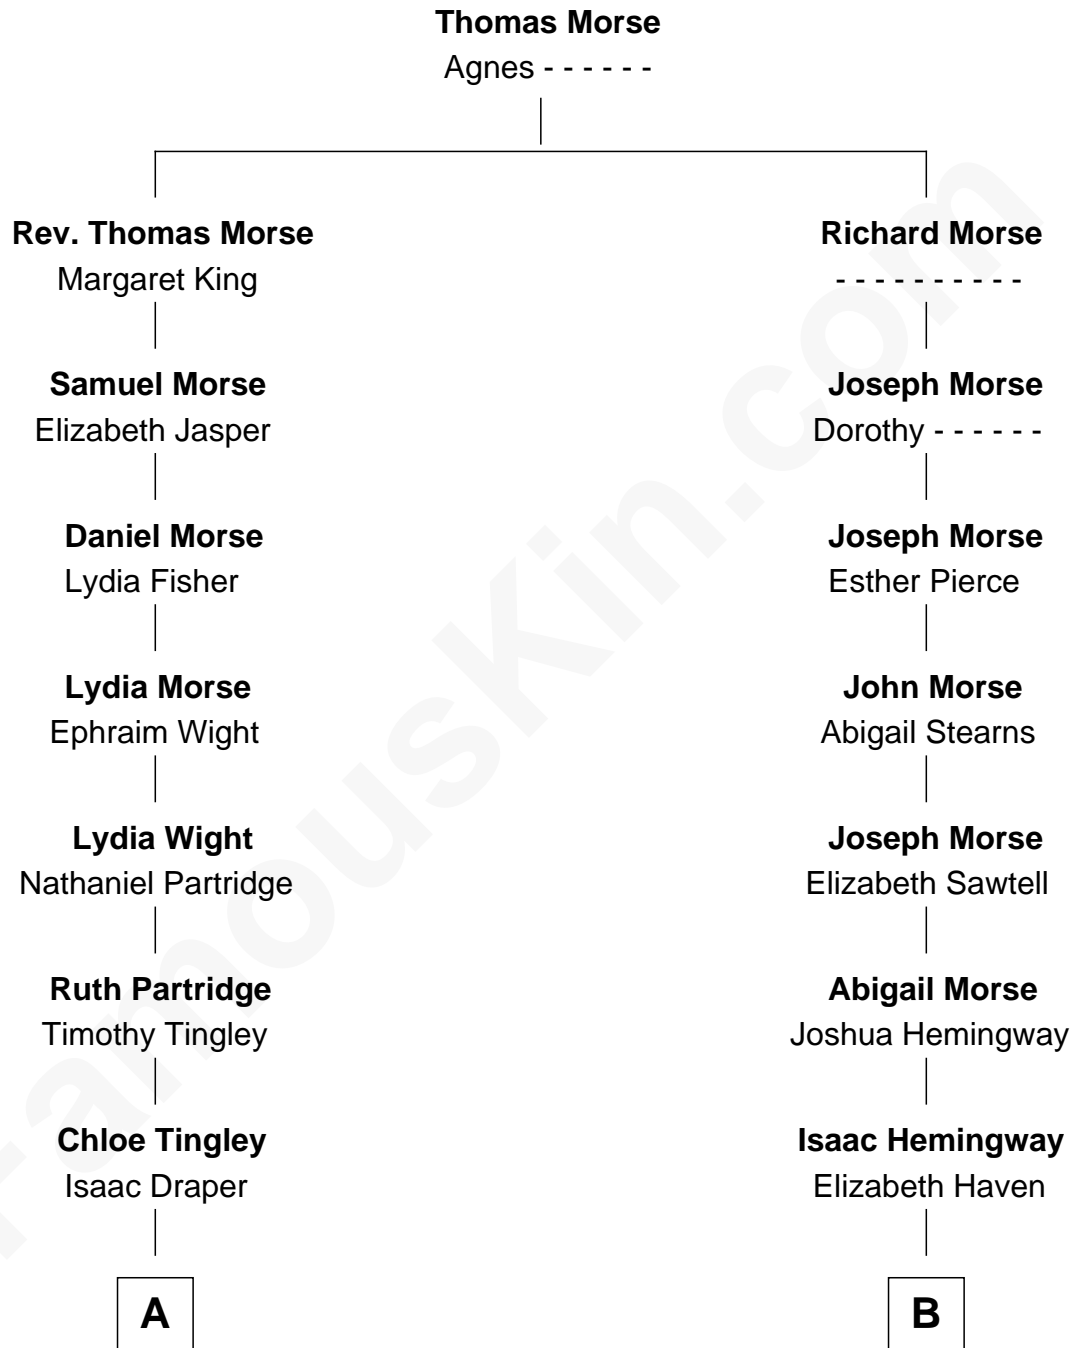

FamousKin.com Relationship Chart of

Louis Comfort Tiffany

American Stained Glass Artist

9th cousin 3 times removed of

Richard Nixon

37th U.S. President

A

Chloe Draper
Comfort Tiffany

Charles Lewis Tiffany
Harriet Olivia Avery Young

Louis Comfort Tiffany
American Stained Glass Artist

B

James Hemingway
Elizabeth Armstrong

James Hemingway
Hope Malmsbury

Jane M. Hemingway
Oliver Burdg

Almira Park Burdg
Franklin Milhous

Hannah Milhous
Francis Anthony Nixon

Richard Nixon
37th U.S. President