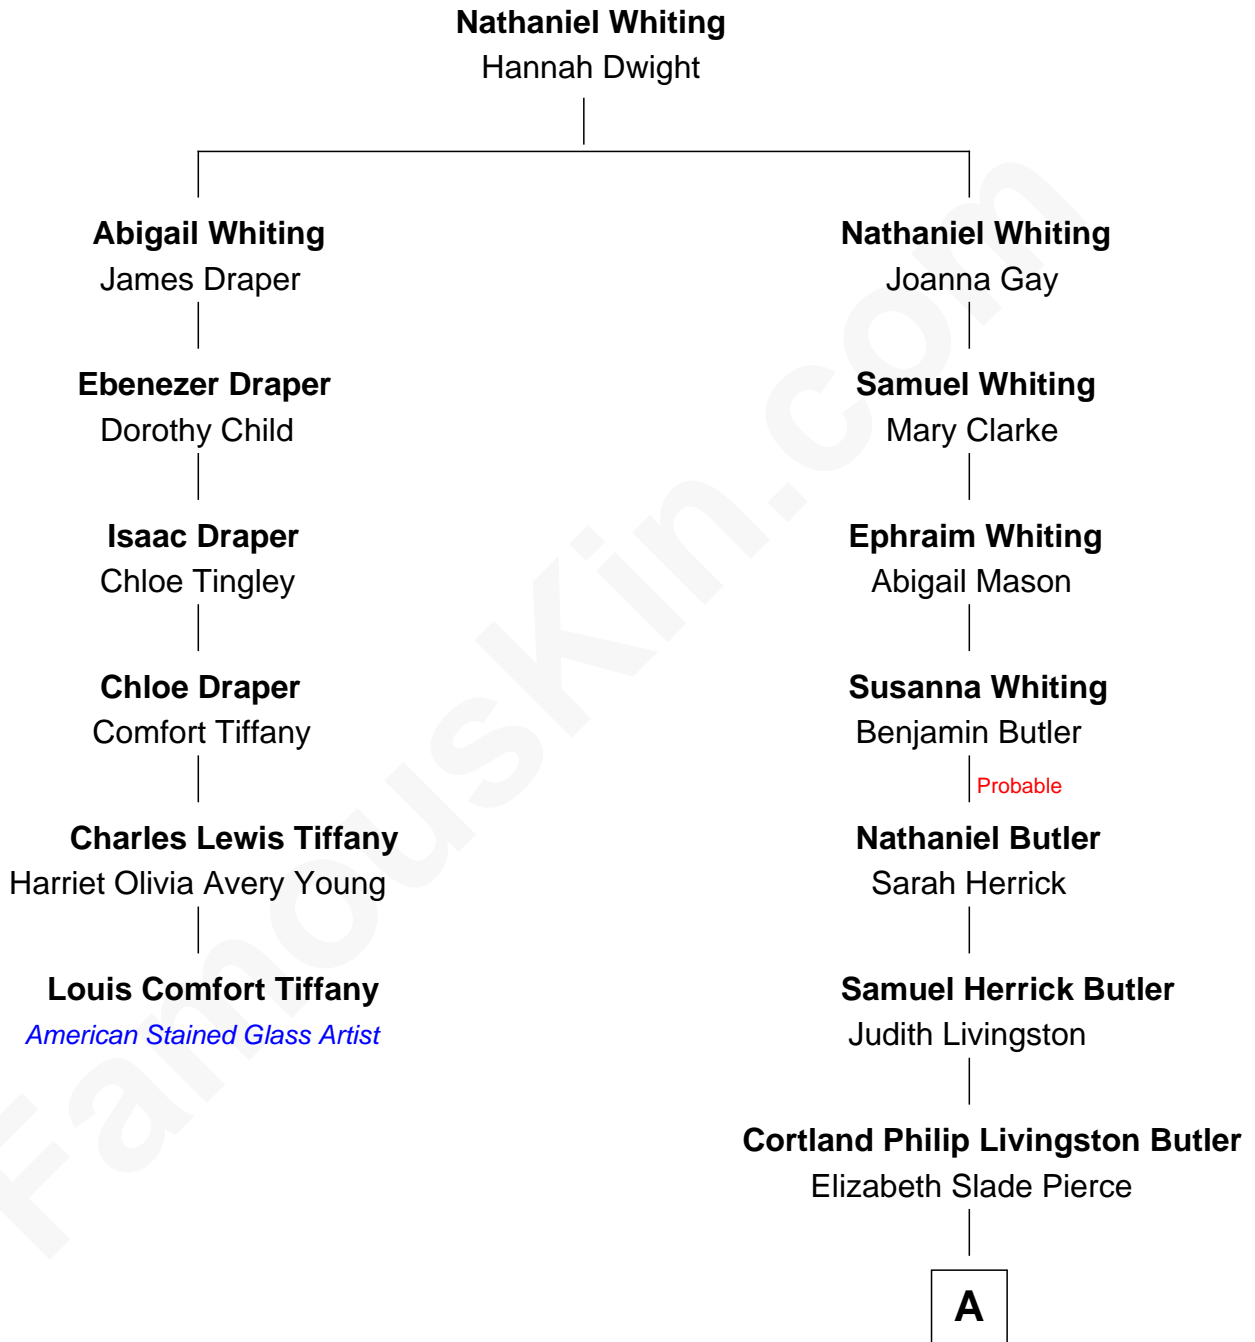

FamousKin.com Relationship Chart of

Louis Comfort Tiffany

American Stained Glass Artist

5th cousin 6 times removed of

Jeb Bush

43rd Governor of Florida

A

|
Mary Elizabeth Butler
Robert Emmet Sheldon

|
Flora Sheldon
Samuel Prescott Bush

|
Prescott Sheldon Bush
Dorothy Wear Walker

|
George Herbert Walker Bush
Barbara Pierce

|
Jeb Bush
43rd Governor of Florida

FamousKin.com