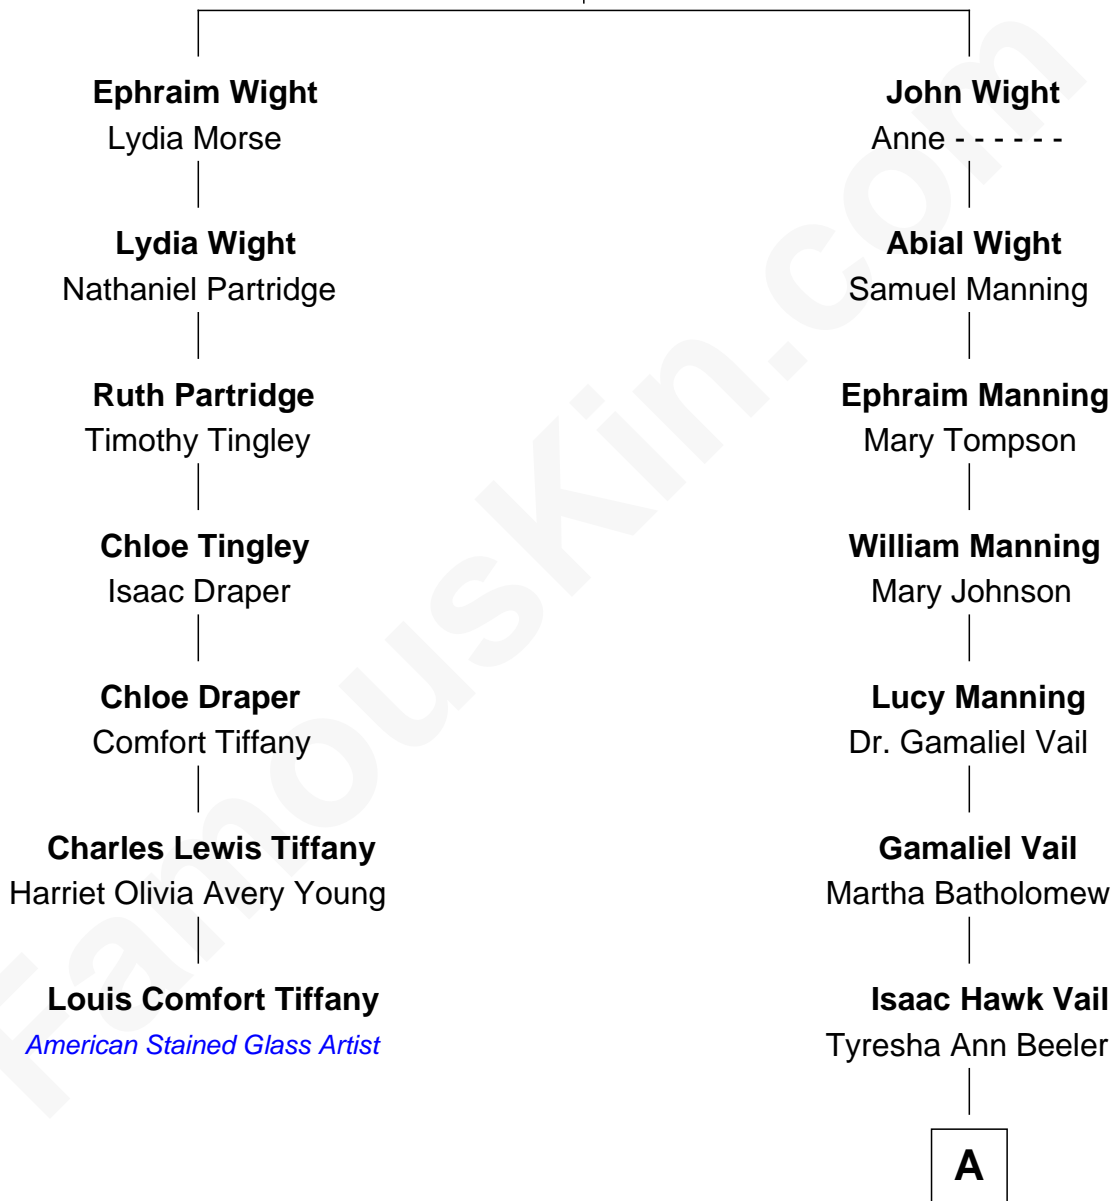

FamousKin.com Relationship Chart of

Louis Comfort Tiffany

American Stained Glass Artist

6th cousin 4 times removed of

Marie Osmond

Singer, Actress and Doll Designer

Thomas Wight

Alice - - - - -

A

—
Martha Tyresha Vail
Thomas Lorenzo Van Noy

—
Agnes LaVerna Van Noy
Rulon Osmond

—
George Viril Osmond
Olive May Davis

—
Marie Osmond
Singer, Actress and Doll Designer

FamousKin.com