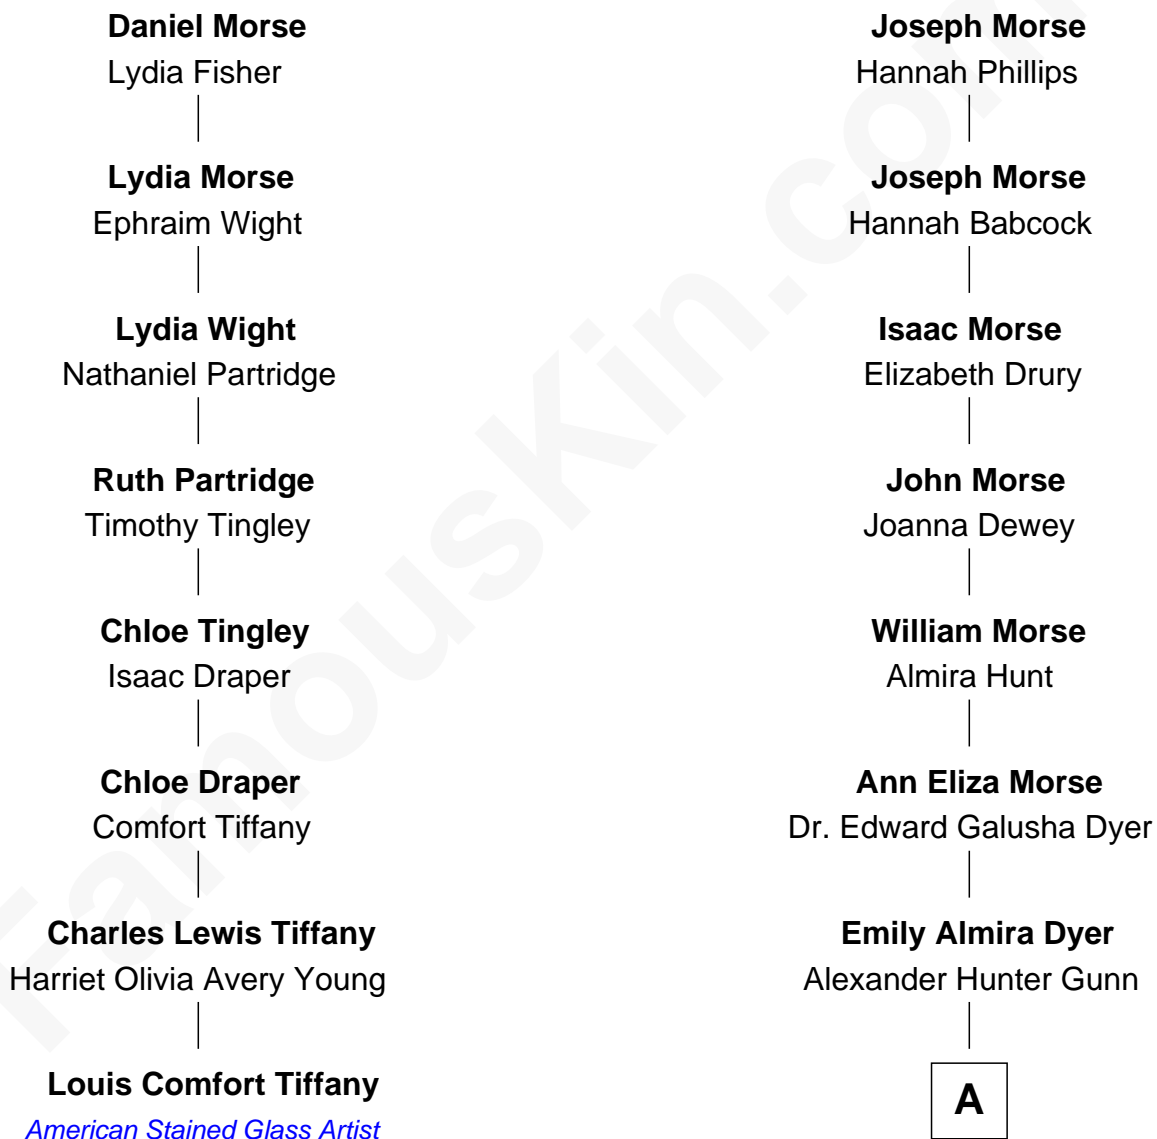

FamousKin.com Relationship Chart of

Louis Comfort Tiffany

American Stained Glass Artist

7th cousin 3 times removed of

Elisabeth Shue

TV and Movie Actress

Samuel Morse
Elizabeth Jasper

A

Alexander Hunter Gunn
Harriet Grace Brewster Willcox

Mary Brewster Gunn
Adoniram Judson Wells

Anne Brewster Wells
James William Shue

Elisabeth Shue
TV and Movie Actress