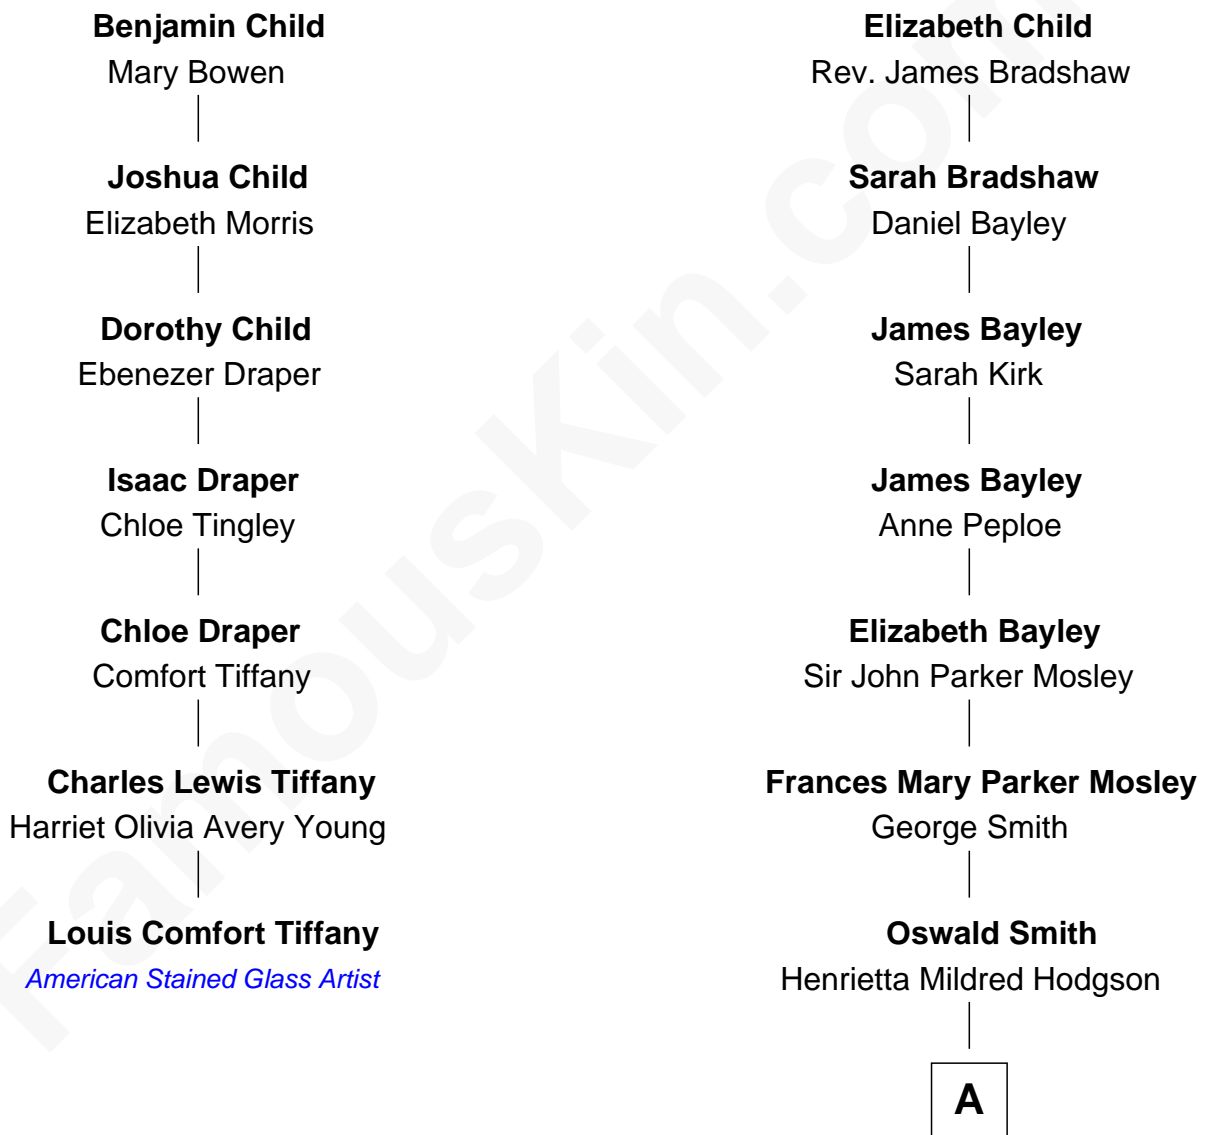

FamousKin.com Relationship Chart of

Louis Comfort Tiffany

American Stained Glass Artist

6th cousin 4 times removed of

Queen Elizabeth II

Queen of the United Kingdom

Rev. Benjamin Child

Sarah Shenton

A

Frances Dora Smith

Claude Bowes-Lyon

Claude George Bowes-Lyon

Cecilia Nina Cavendish-Bentinck

Elizabeth Bowes-Lyon

George VI, King of the United Kingdom

Queen Elizabeth II

Queen of the United Kingdom