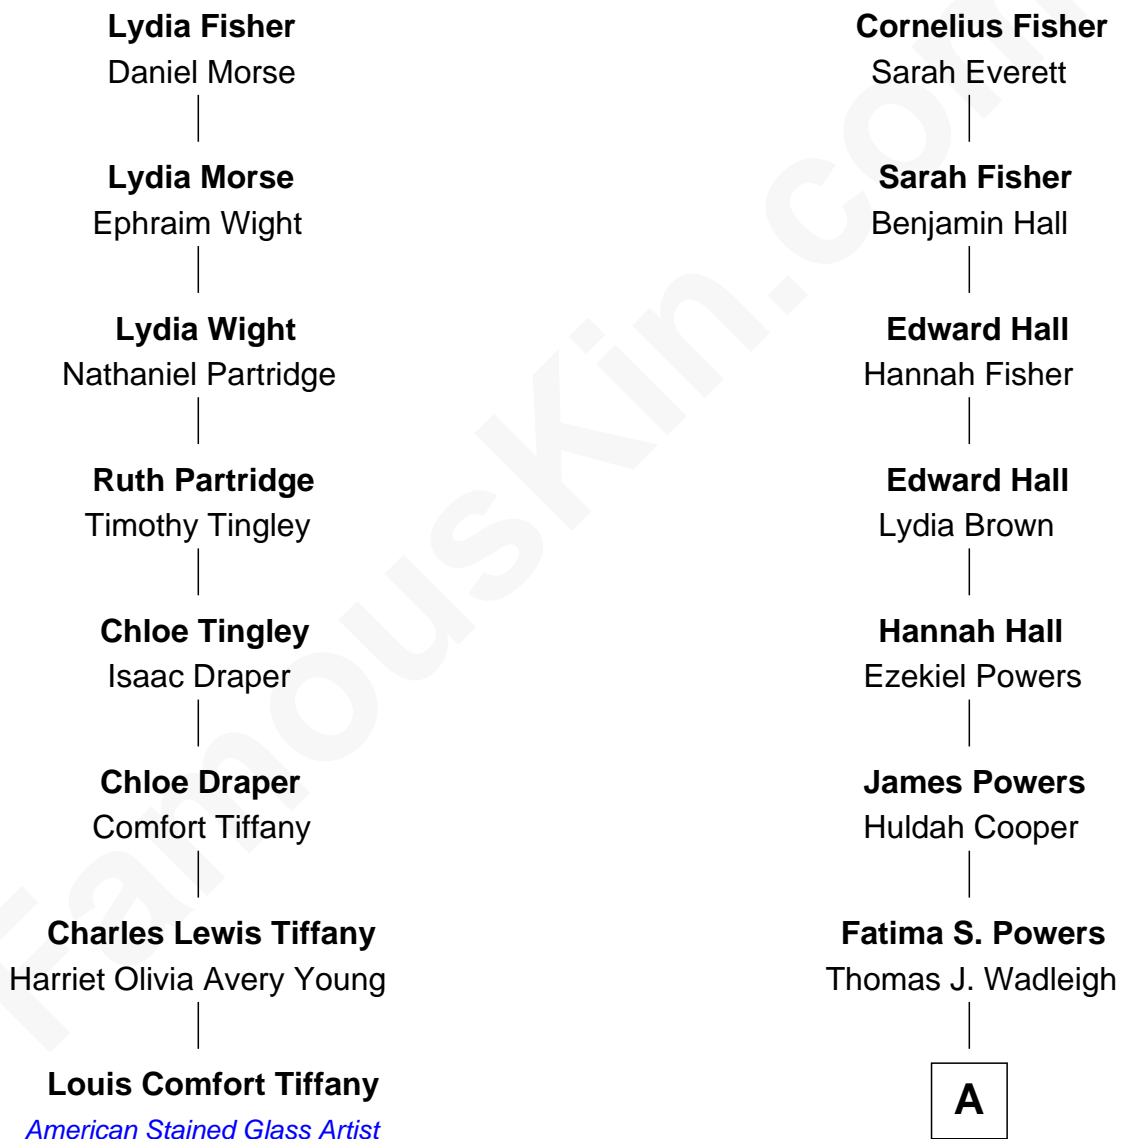

# FamousKin.com Relationship Chart of

**Louis Comfort Tiffany**

*American Stained Glass Artist*

7th cousin 4 times removed of

**Billie Jean King**

*Pro-Tennis Champion*

**Anthony Fisher**

Alice - - - - -

**A**

**Florence M. Wadleigh**

George W. Mason

**Georgia Etta Mason**

Willis D. Moffitt

**Willis Durkee Moffitt**

Blanche Gertrude Leighton

**Willis Jefferson Moffitt**