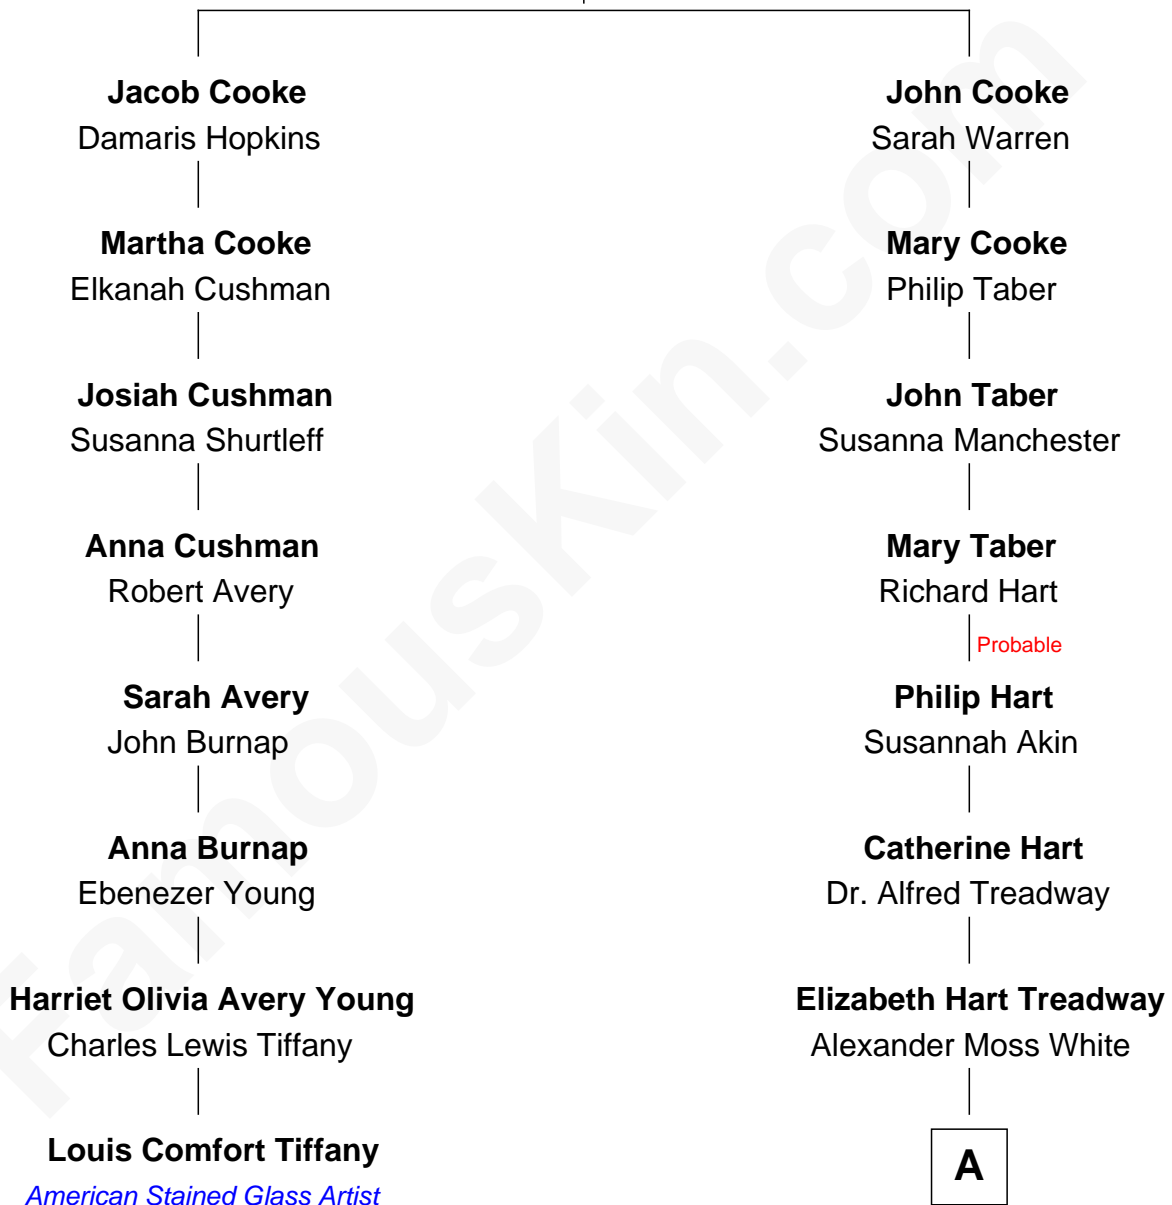

# FamousKin.com Relationship Chart of

**Louis Comfort Tiffany**

*American Stained Glass Artist*

7th cousin 3 times removed of

**Bill Weld**

*68th Governor of Massachusetts*

**Francis Cooke**  
Hester le Mahieu

A

William Augustus White

Harriet Hillard

Margaret Low White

Francis Minot Weld

David Weld

Mary Blake Nichols

Bill Weld

*68th Governor of Massachusetts*