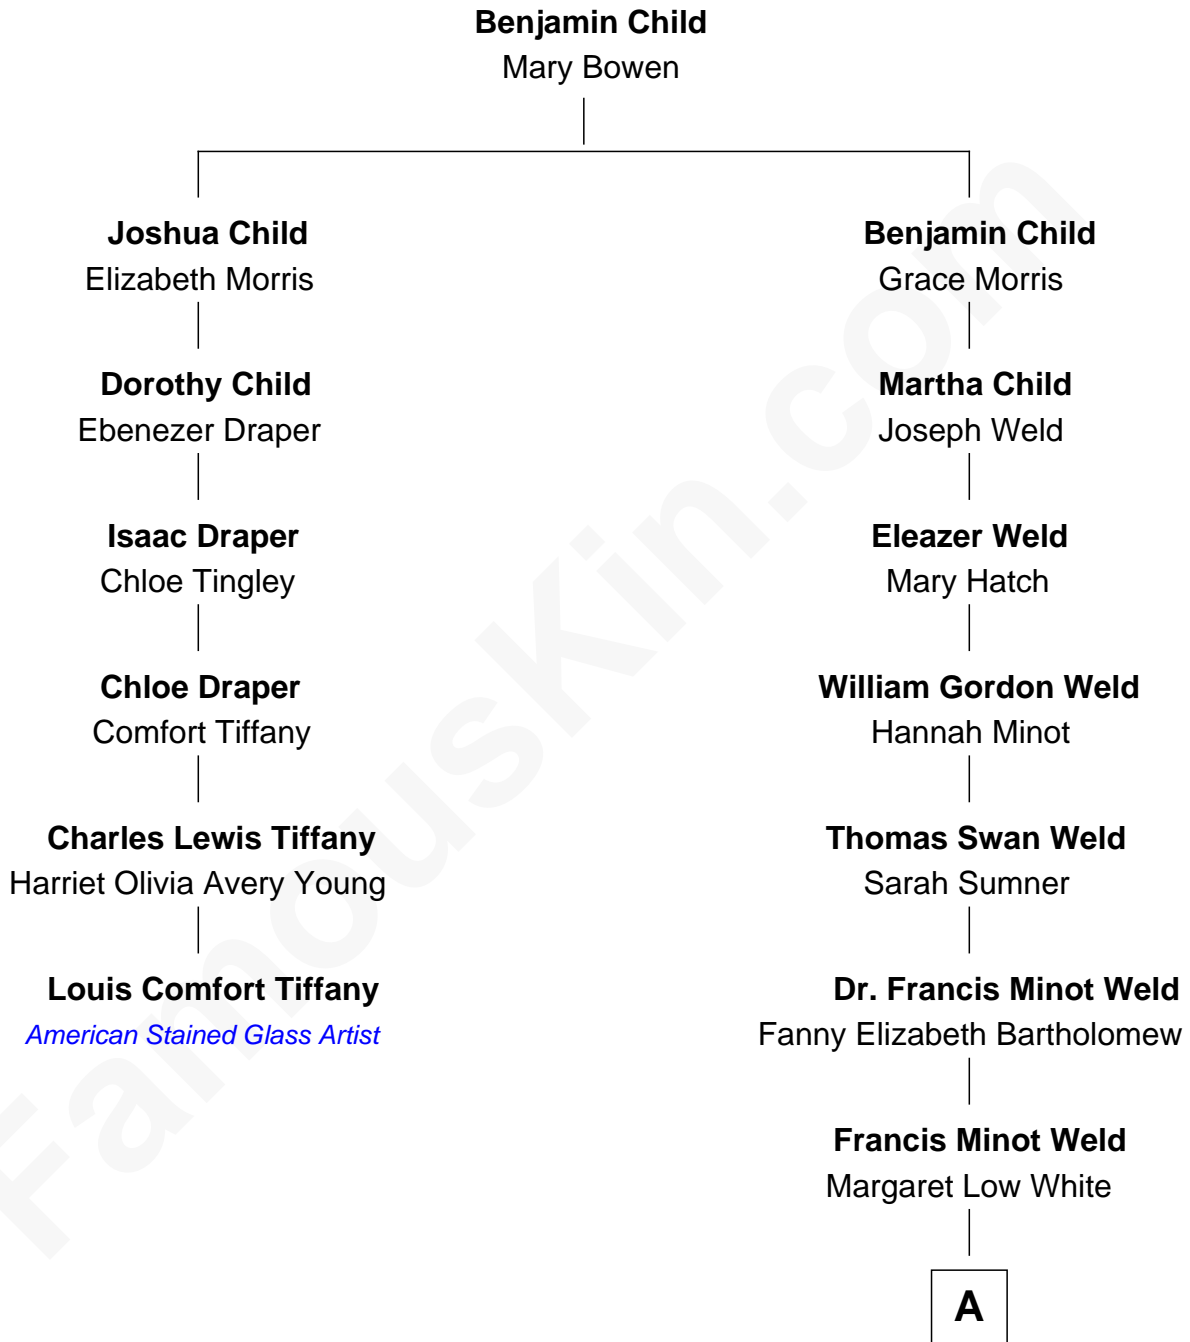

FamousKin.com Relationship Chart of

Louis Comfort Tiffany

American Stained Glass Artist

5th cousin 3 times removed of

Bill Weld

68th Governor of Massachusetts

A

David Weld
Mary Blake Nichols

Bill Weld

68th Governor of Massachusetts

FamousKin.com