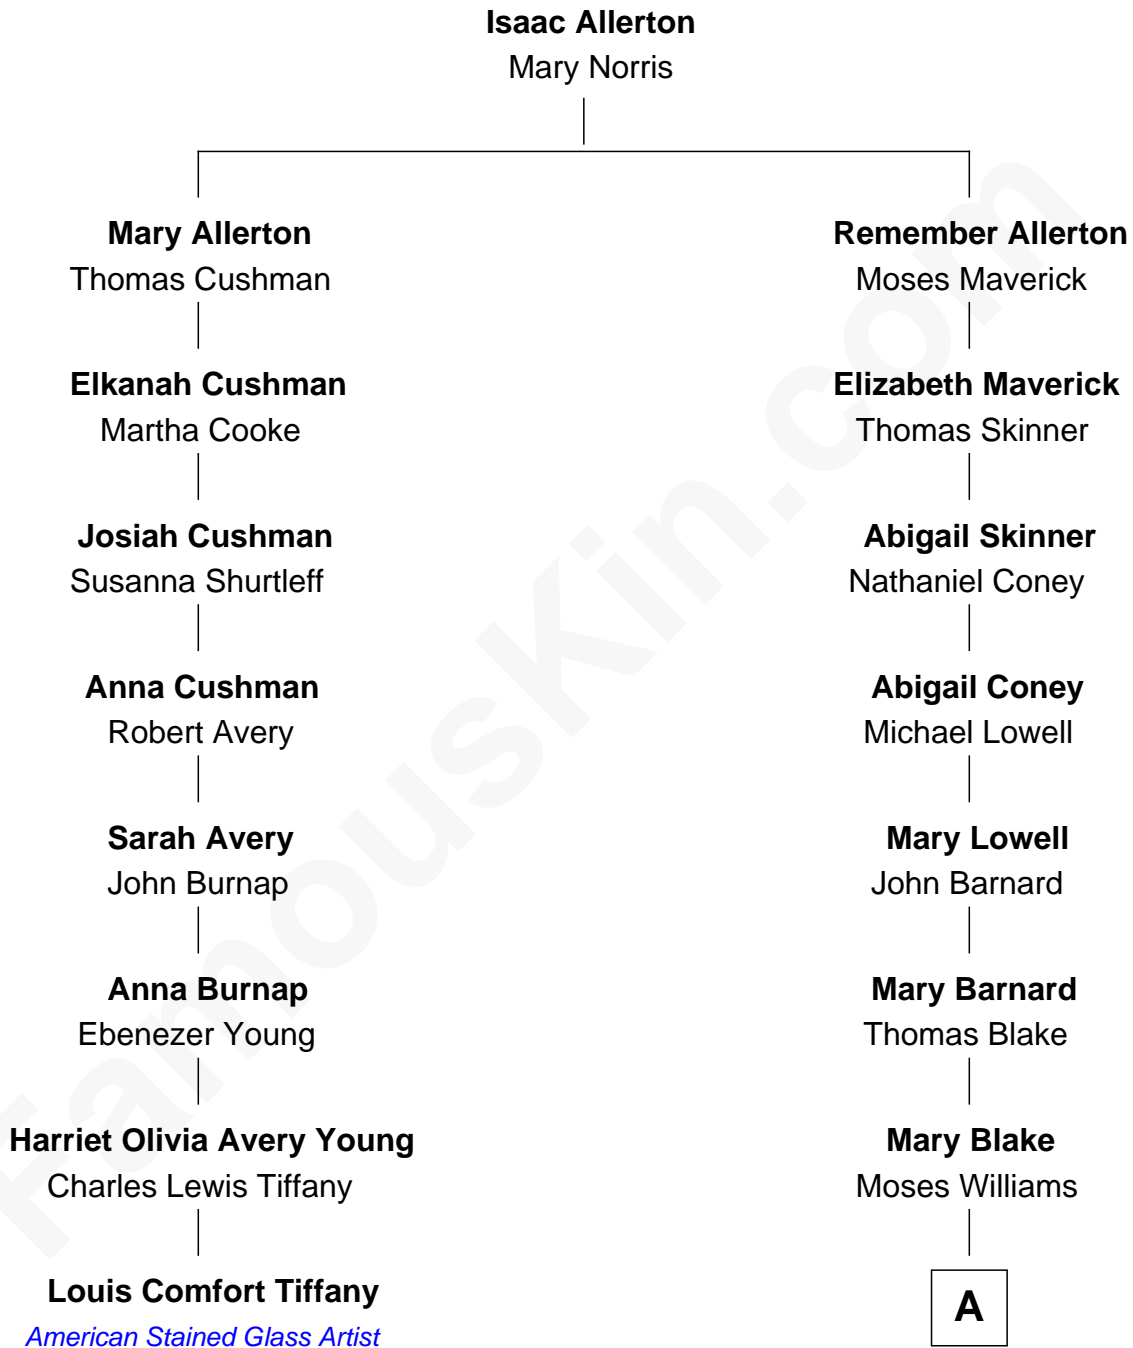

FamousKin.com Relationship Chart of

Louis Comfort Tiffany

American Stained Glass Artist

7th cousin 4 times removed of

Bill Weld

68th Governor of Massachusetts

A

—
Sarah Elizabeth Williams

William Henry Slocum

—
Mary Blake Slocum

John White Treadwell Nichols

—
John Treadwell Nichols

Cornelia DuBois Floyd

—
Mary Blake Nichols

David Weld

—
Bill Weld

68th Governor of Massachusetts