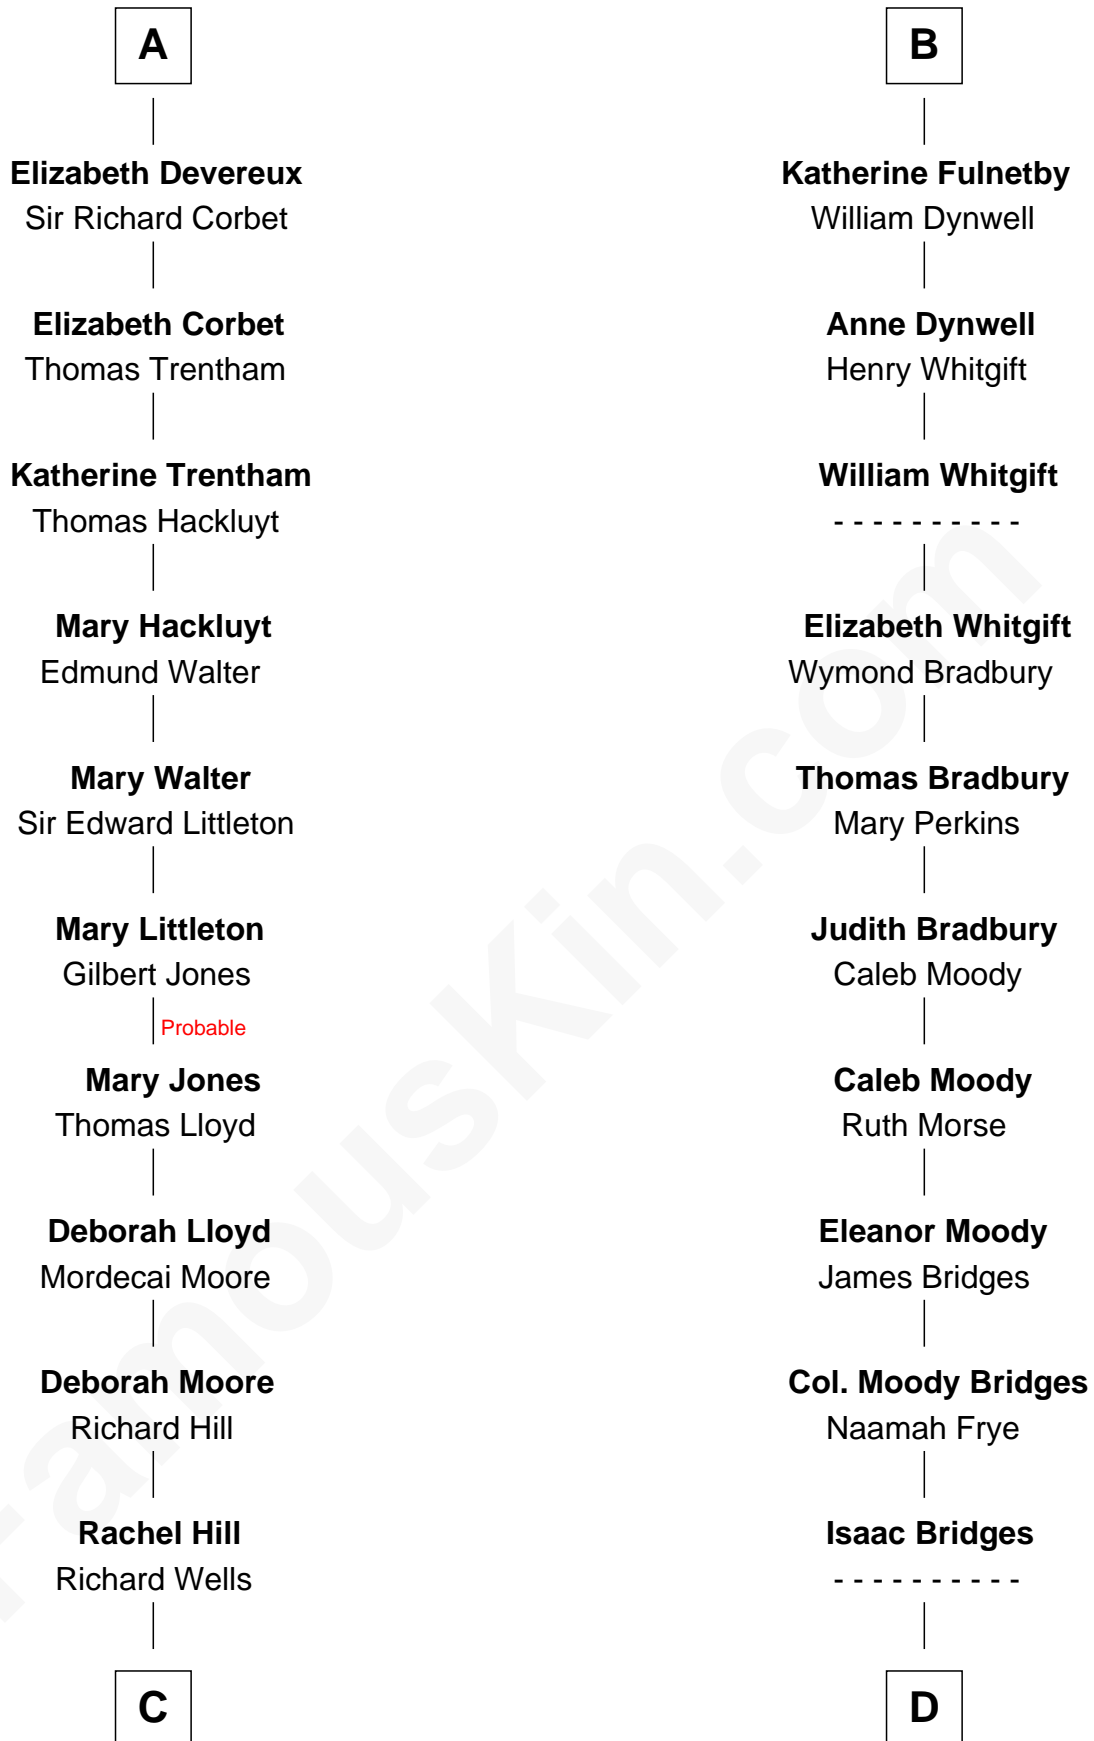

FamousKin.com Relationship Chart of

Orson Welles

Radio, Stage, and Movie Actor

21st cousin of

Owen Brewster

54th Governor of Maine

Sir Hugh I de Audley

Iseult de Mortimer

Rev. Otis Bridges
Margaret Owen

Owen W. Bridges
Lydia A. -----

Carrie S. Bridges
William Edmund Brewster

Owen Brewster
54th Governor of Maine