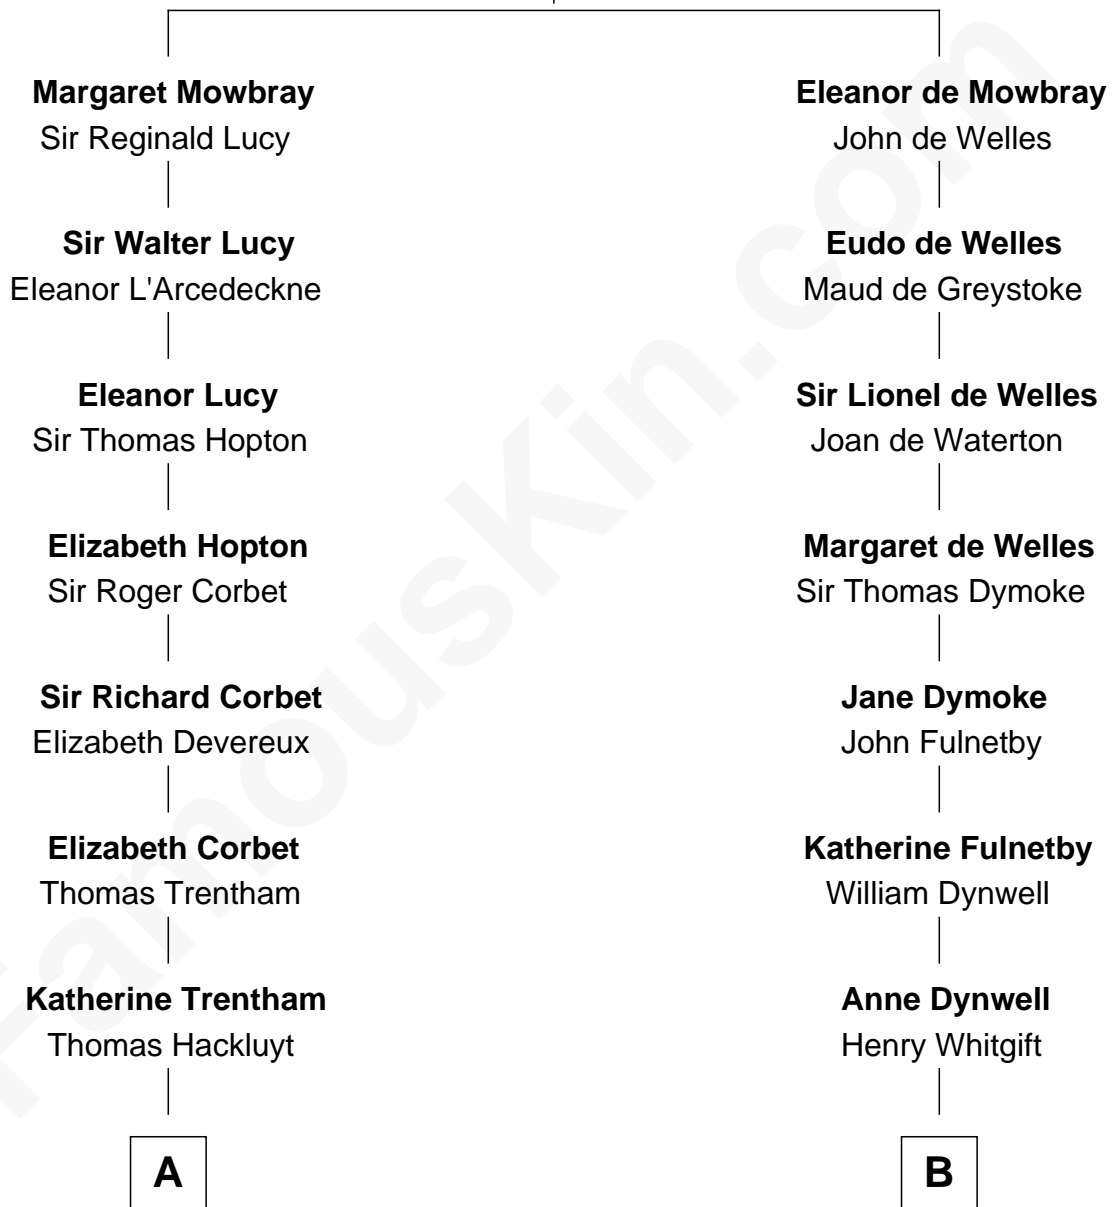

FamousKin.com Relationship Chart of

Orson Welles

Radio, Stage, and Movie Actor

18th cousin 1 time removed of

Owen Brewster

54th Governor of Maine

John de Mowbray
Elizabeth de Segrave

FamousKin.com