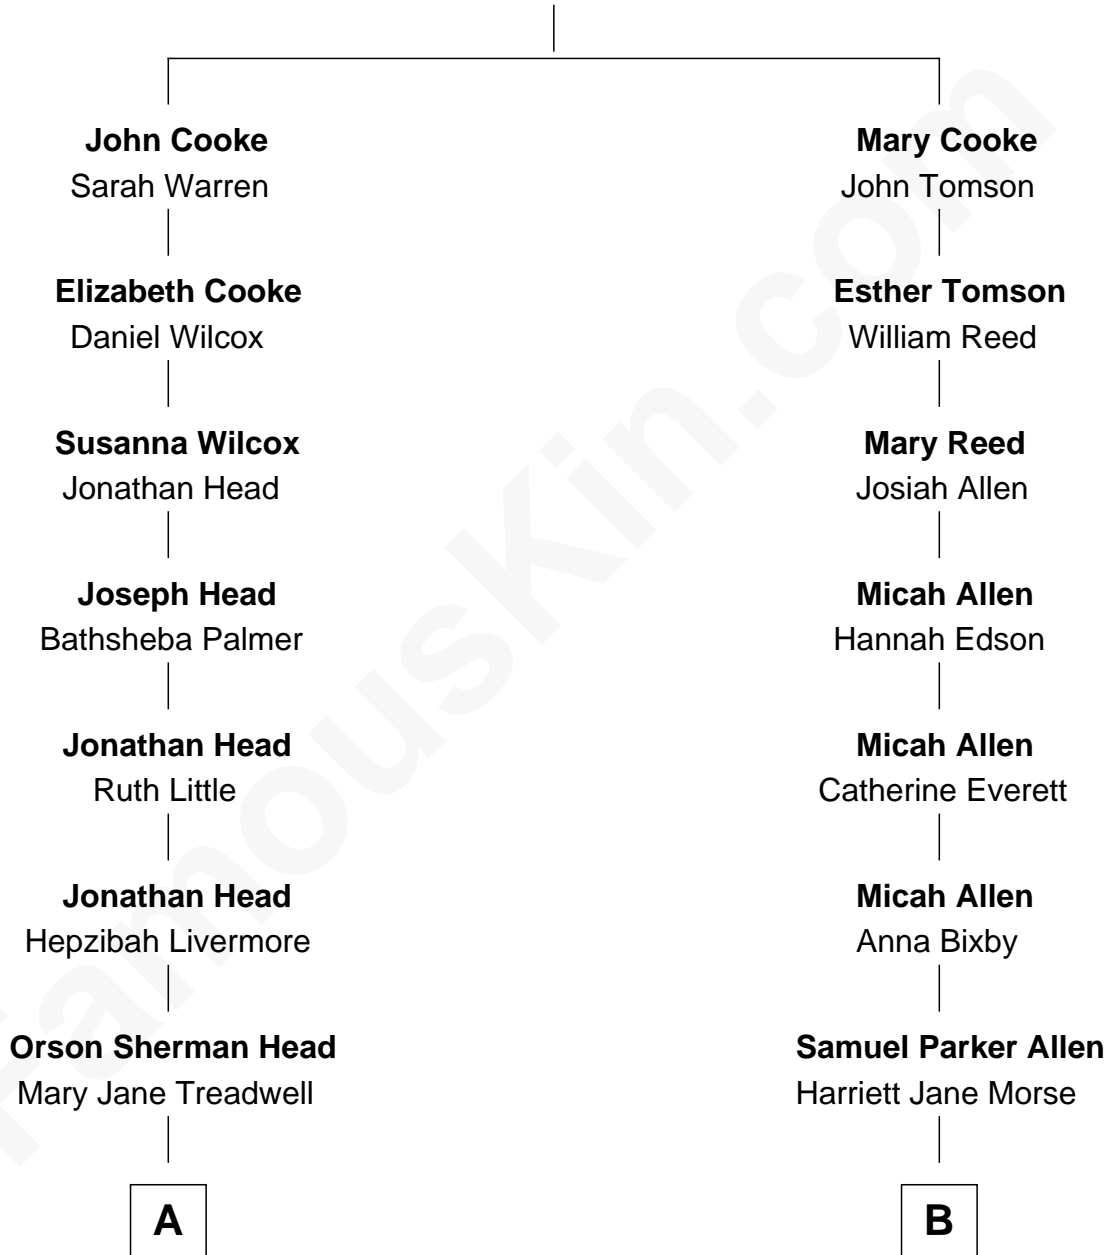

FamousKin.com Relationship Chart of

Orson Welles

Radio, Stage, and Movie Actor

9th cousin 1 time removed of

Story Musgrave

NASA Astronaut

Francis Cooke
Hester le Mahieu

A

Story Musgrave
NASA Astronaut

FamousKin.com