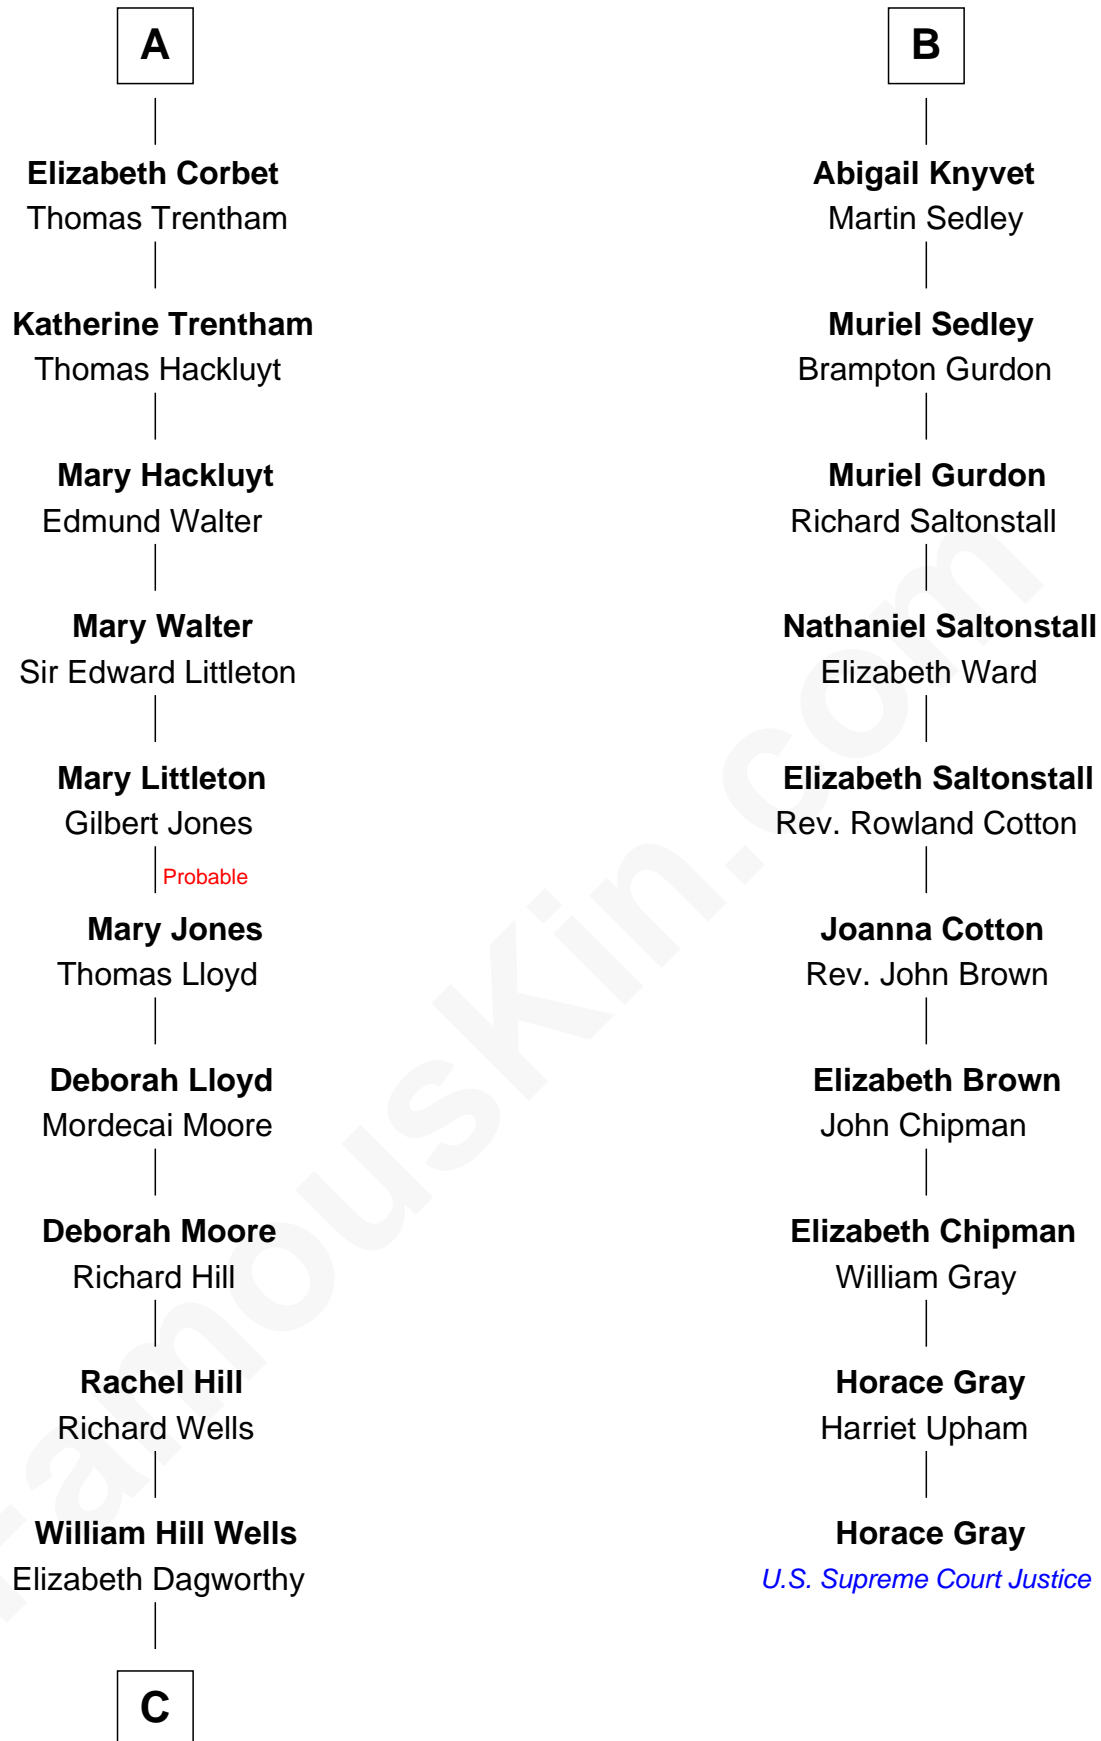

FamousKin.com Relationship Chart of

Orson Welles

Radio, Stage, and Movie Actor

16th cousin 4 times removed of

Horace Gray

U.S. Supreme Court Justice

C

Henry Hill Welles