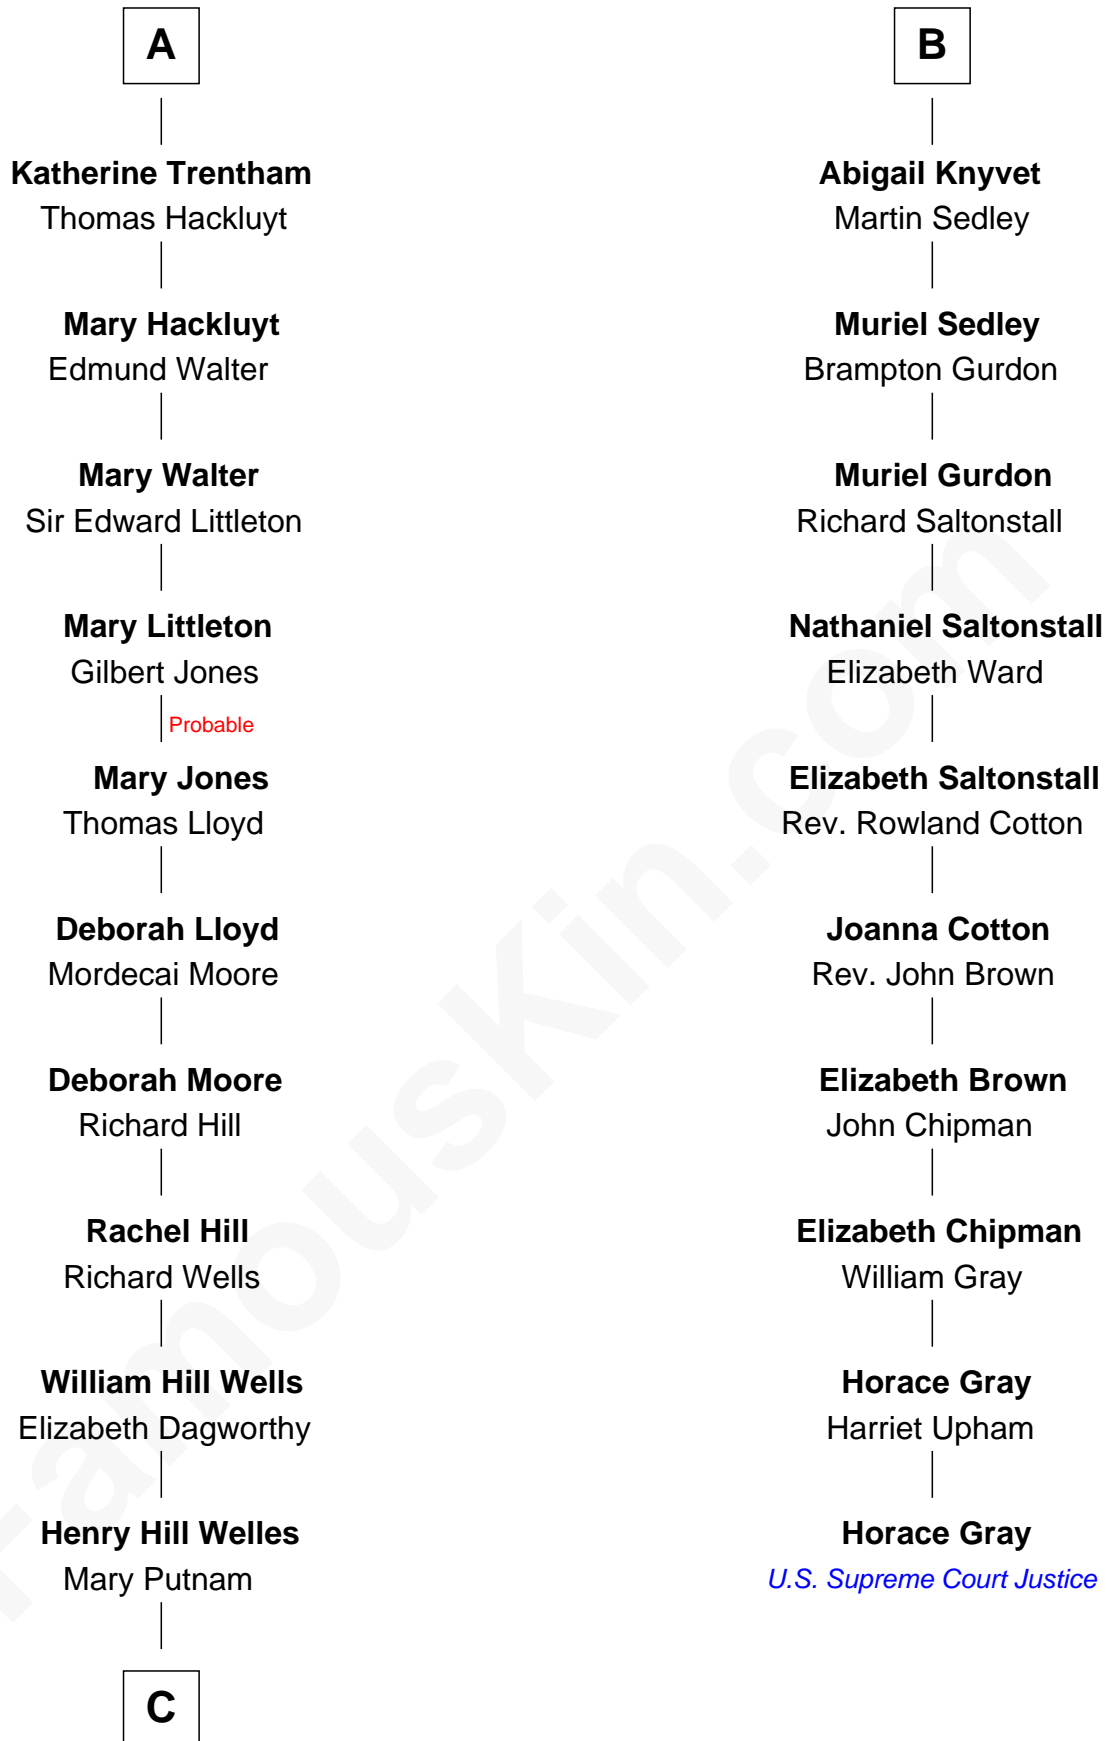

FamousKin.com

Relationship Chart of

Orson Welles

Radio, Stage, and Movie Actor

16th cousin 3 times removed of

Horace Gray

U.S. Supreme Court Justice

C