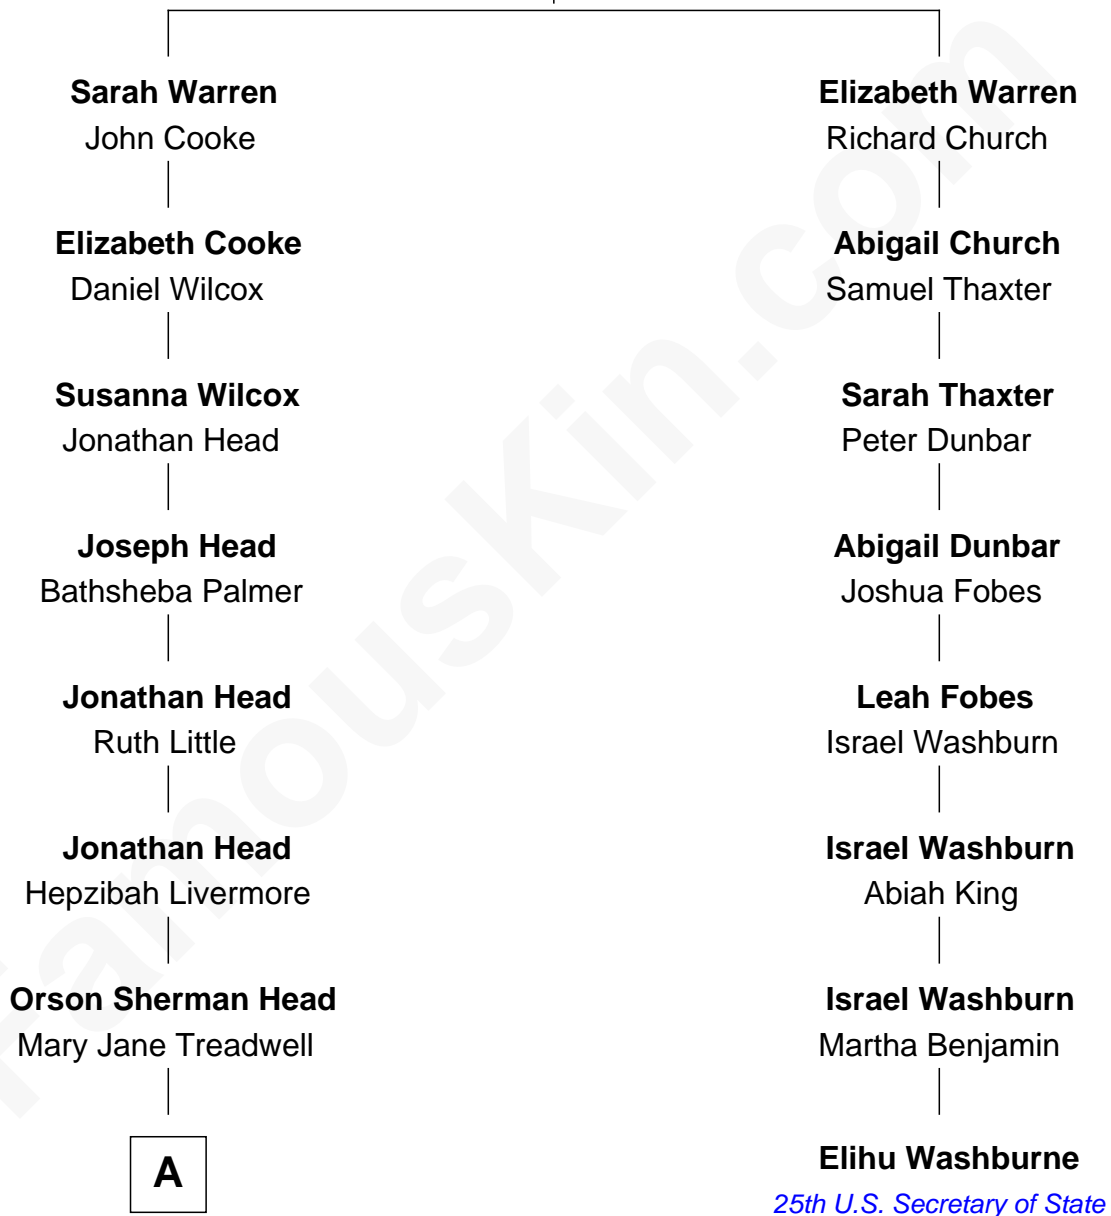

FamousKin.com Relationship Chart of

Orson Welles

Radio, Stage, and Movie Actor

7th cousin 2 times removed of

Elihu Washburne

25th U.S. Secretary of State

Richard Warren
Elizabeth Walker

A