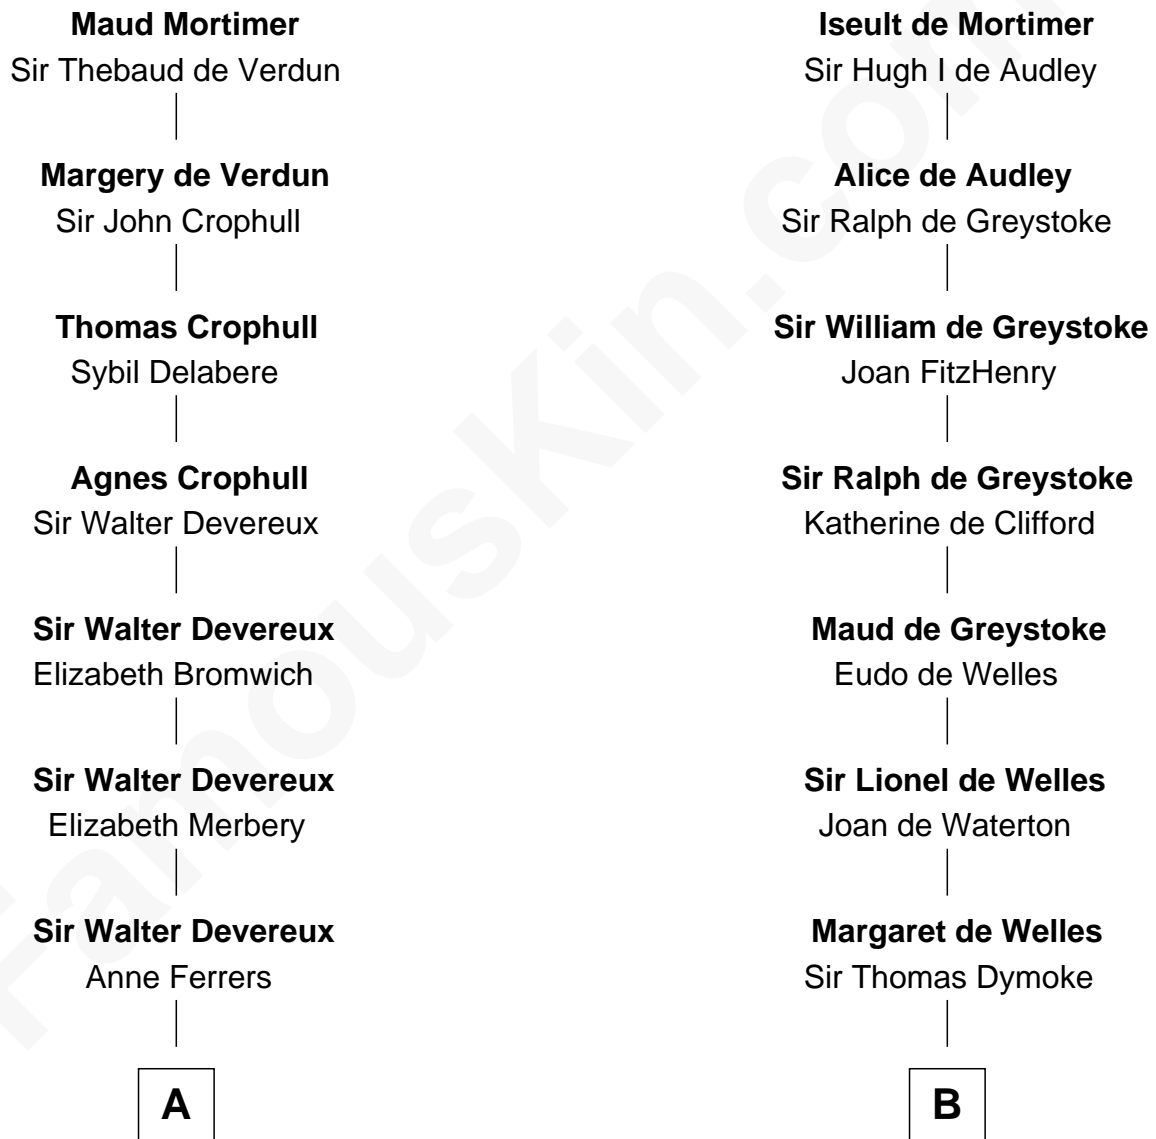

Sir Edmund Mortimer

Margaret de Fiennes