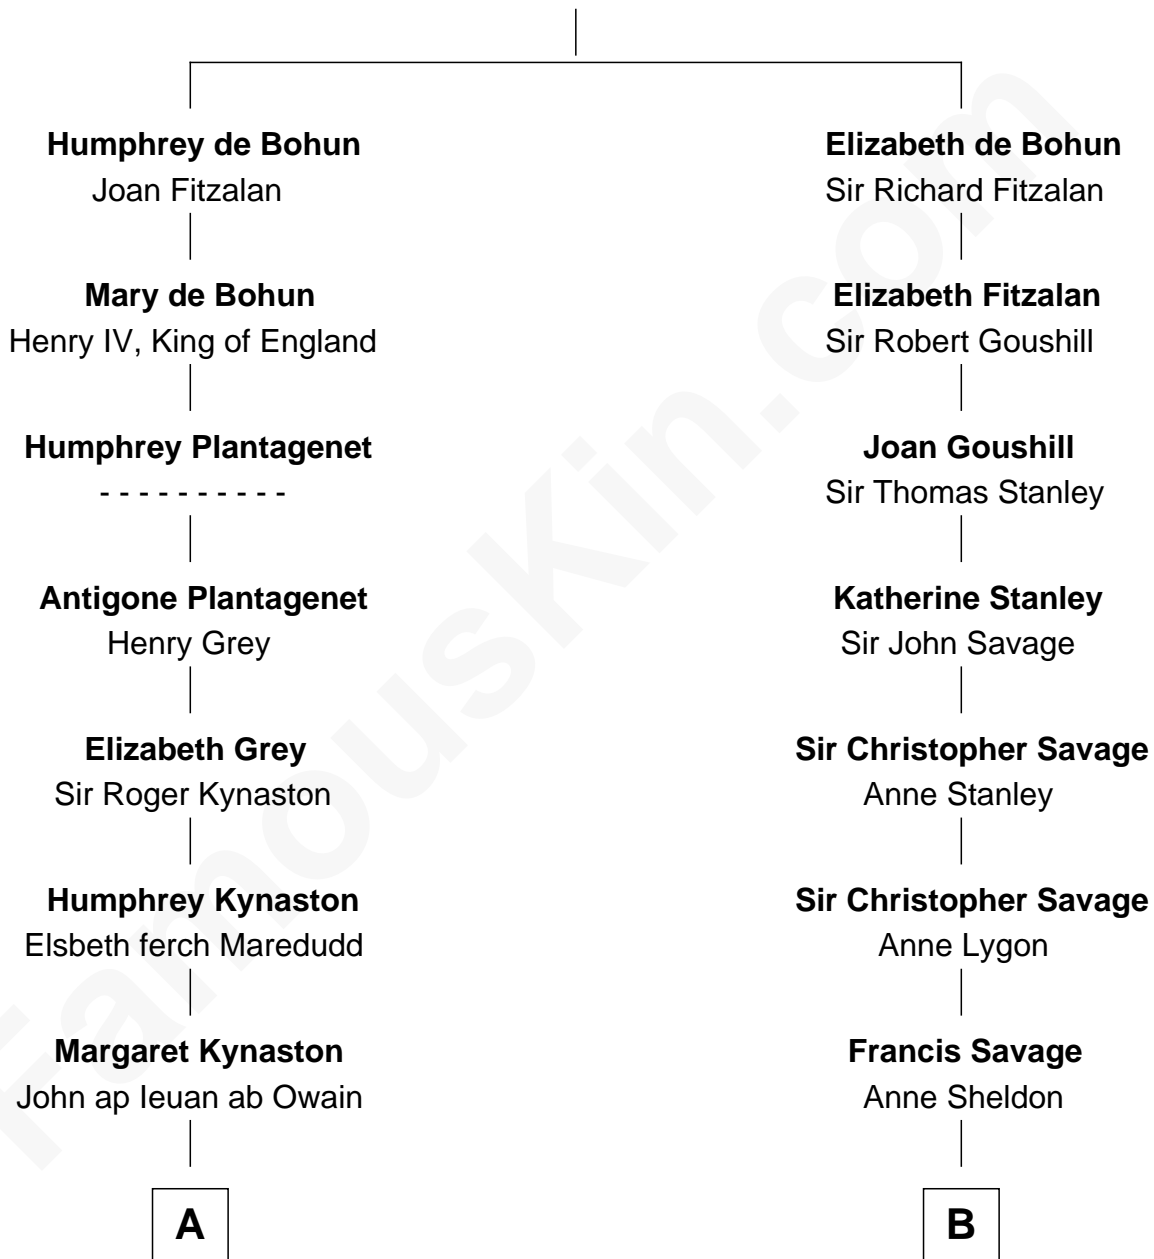

FamousKin.com Relationship Chart of

Orson Welles

Radio, Stage, and Movie Actor

18th cousin of

General George S. Patton

U.S. Army - World War II

Sir William de Bohun
Elizabeth de Badlesmere

C

Richard Head Welles

Beatrice Ives

Orson Welles

Radio, Stage, and Movie Actor

D

George Smith Patton

Ruth Wilson

General George S. Patton