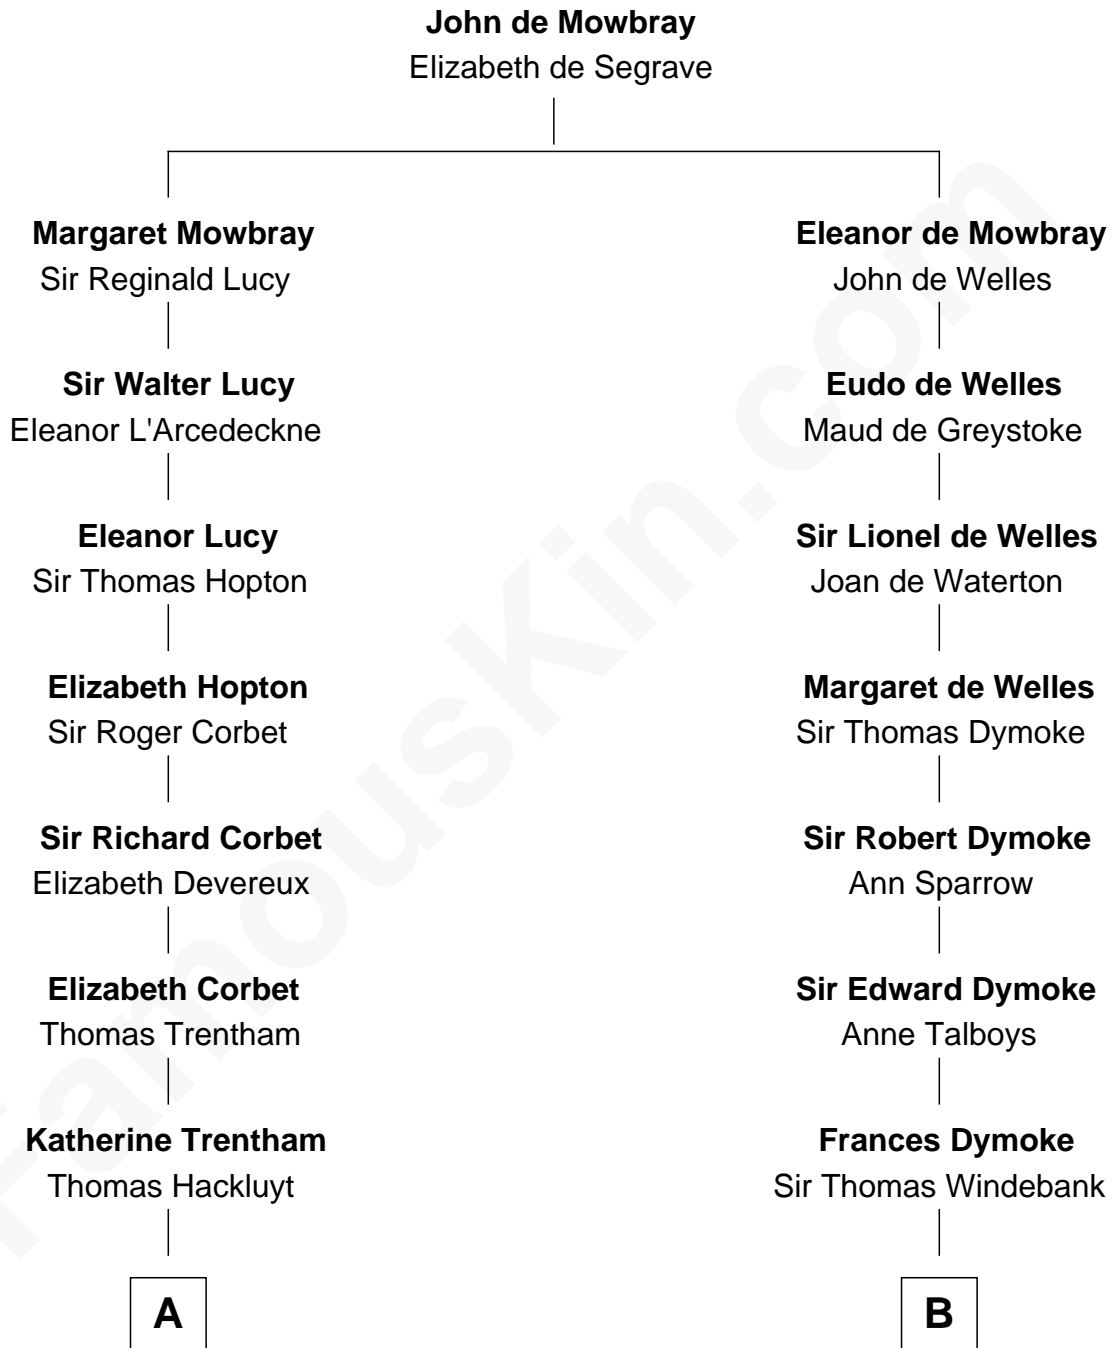

FamousKin.com Relationship Chart of

Orson Welles

Radio, Stage, and Movie Actor

17th cousin 1 time removed of

General George S. Patton

U.S. Army - World War II

C

Richard Head Welles