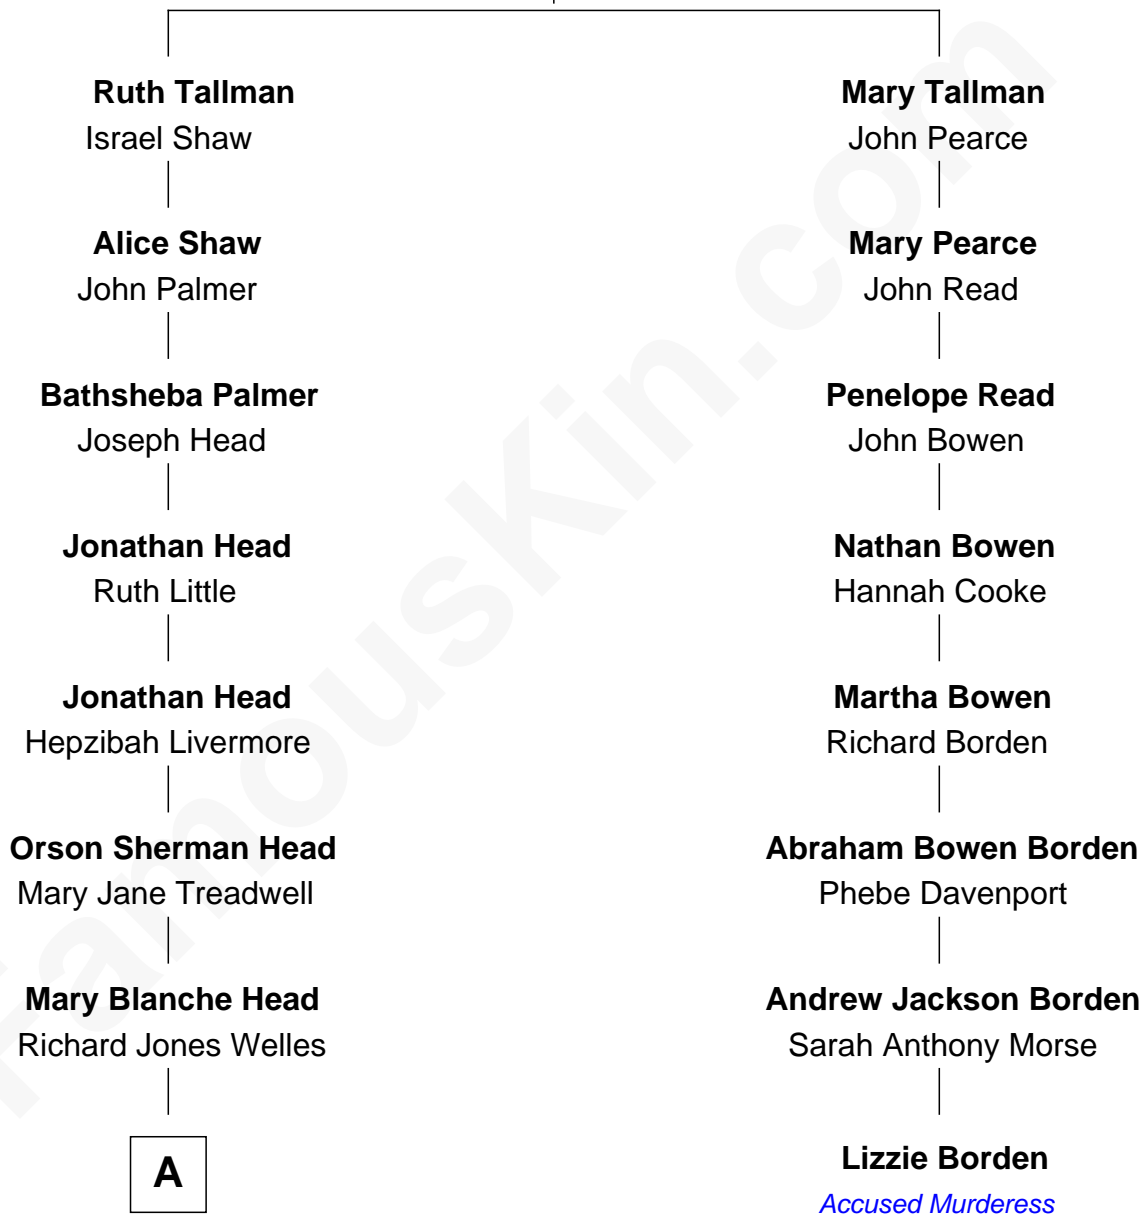

Peter Tallman

*with wife
Joan Briggs*

*with wife
Ann Hill*