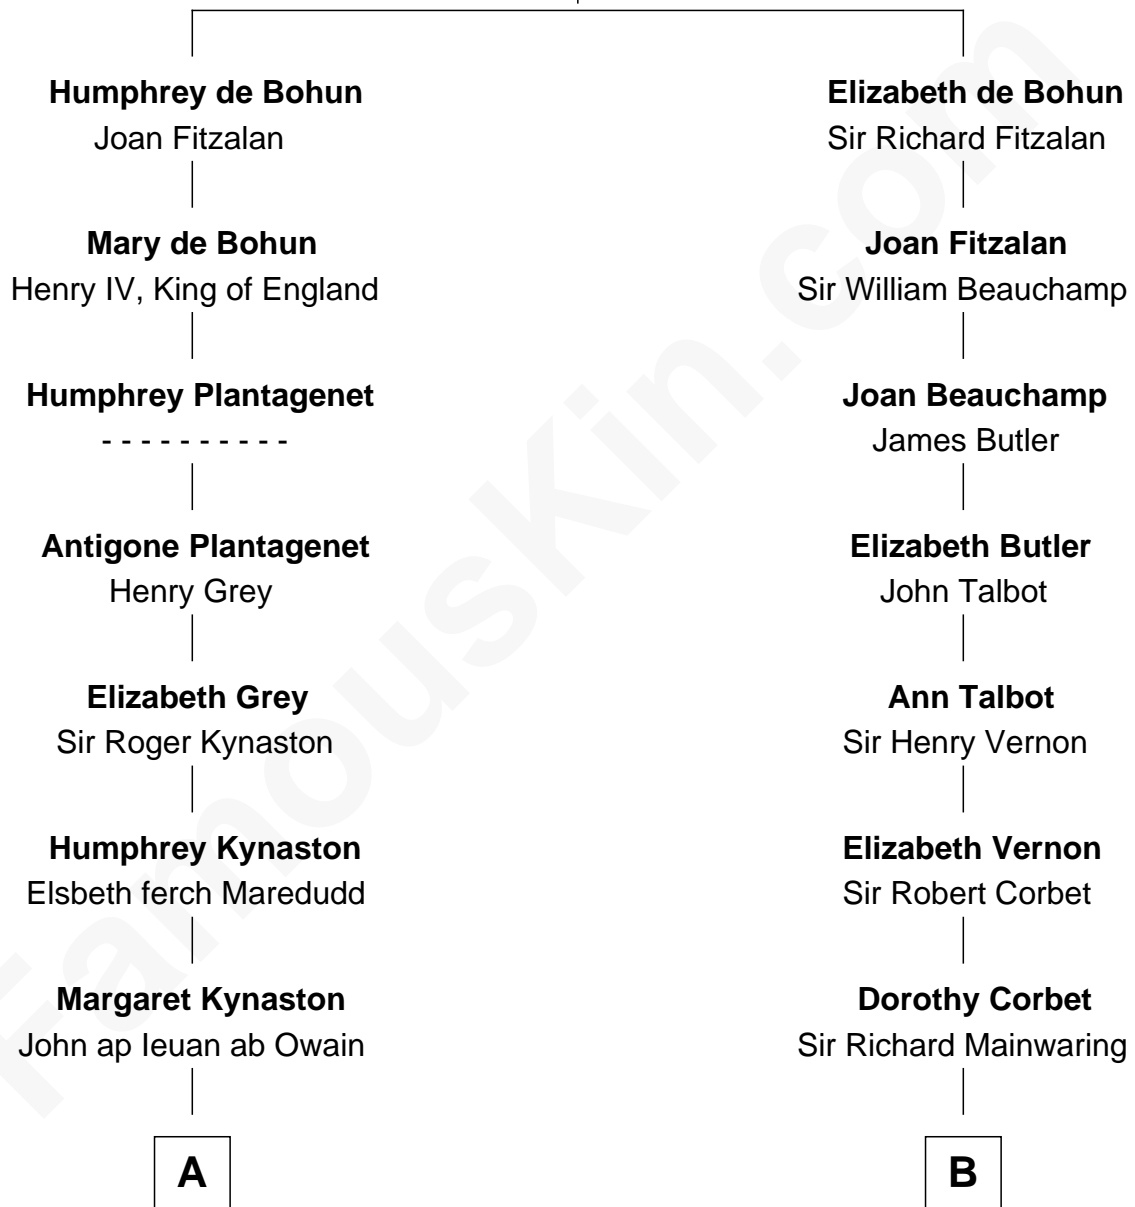

# FamousKin.com Relationship Chart of

**Orson Welles**

*Radio, Stage, and Movie Actor*

18th cousin 1 time removed of

**Lizzie Borden**

*Accused Murderess*

**Sir William de Bohun**  
Elizabeth de Badlesmere

FamousKin.com