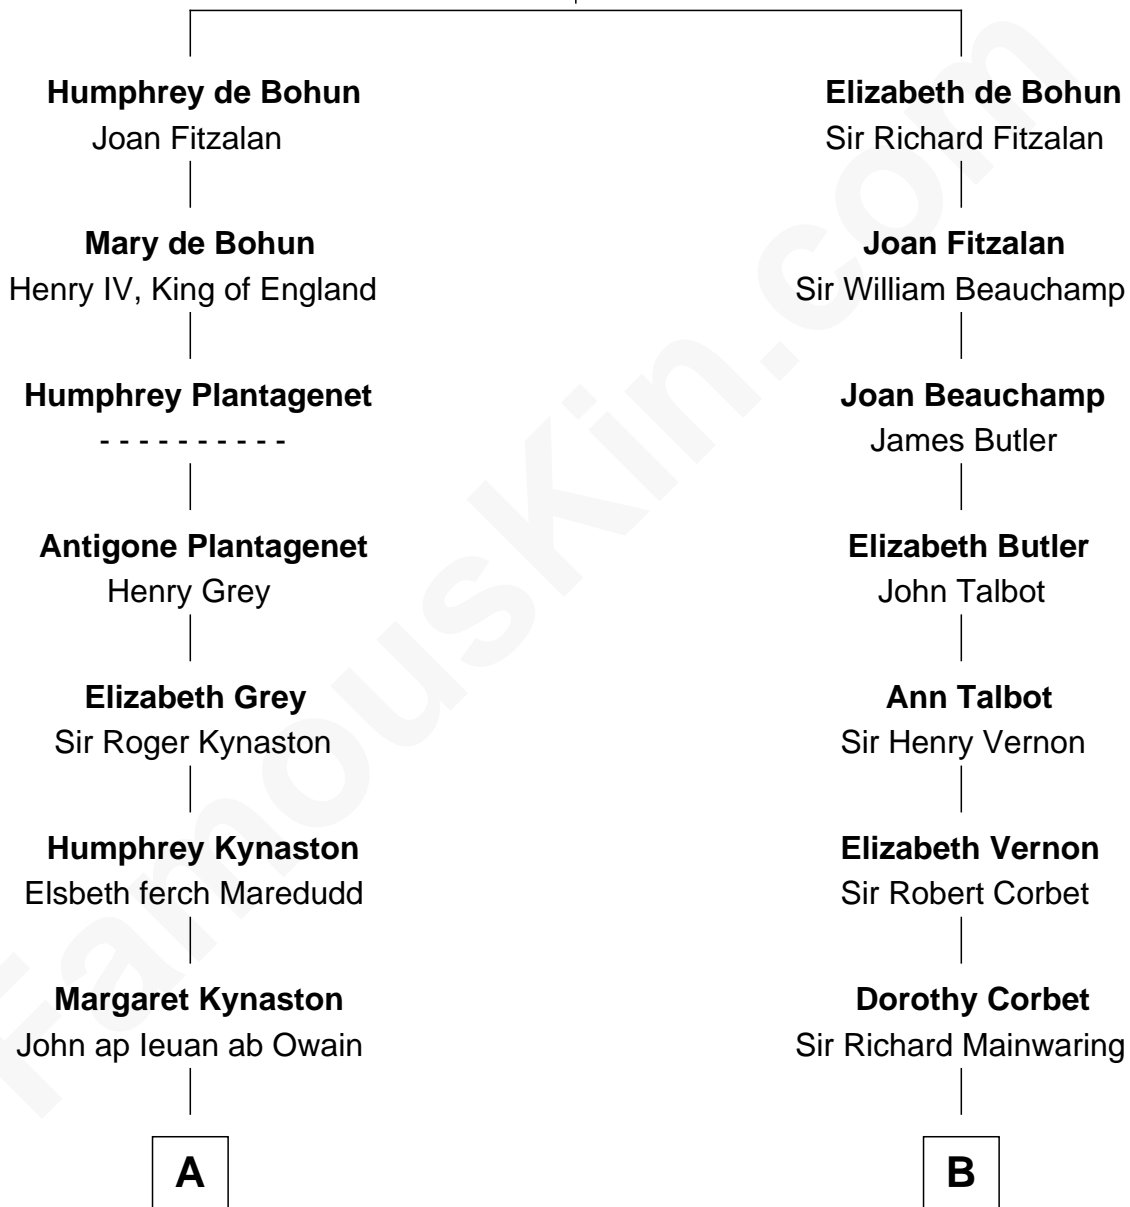

FamousKin.com

Relationship Chart of

Orson Welles

Radio, Stage, and Movie Actor

18th cousin 2 times removed of

Elizabeth Montgomery

TV Actress - "Bewitched"

Sir William de Bohun
Elizabeth de Badlesmere

FamousKin.com