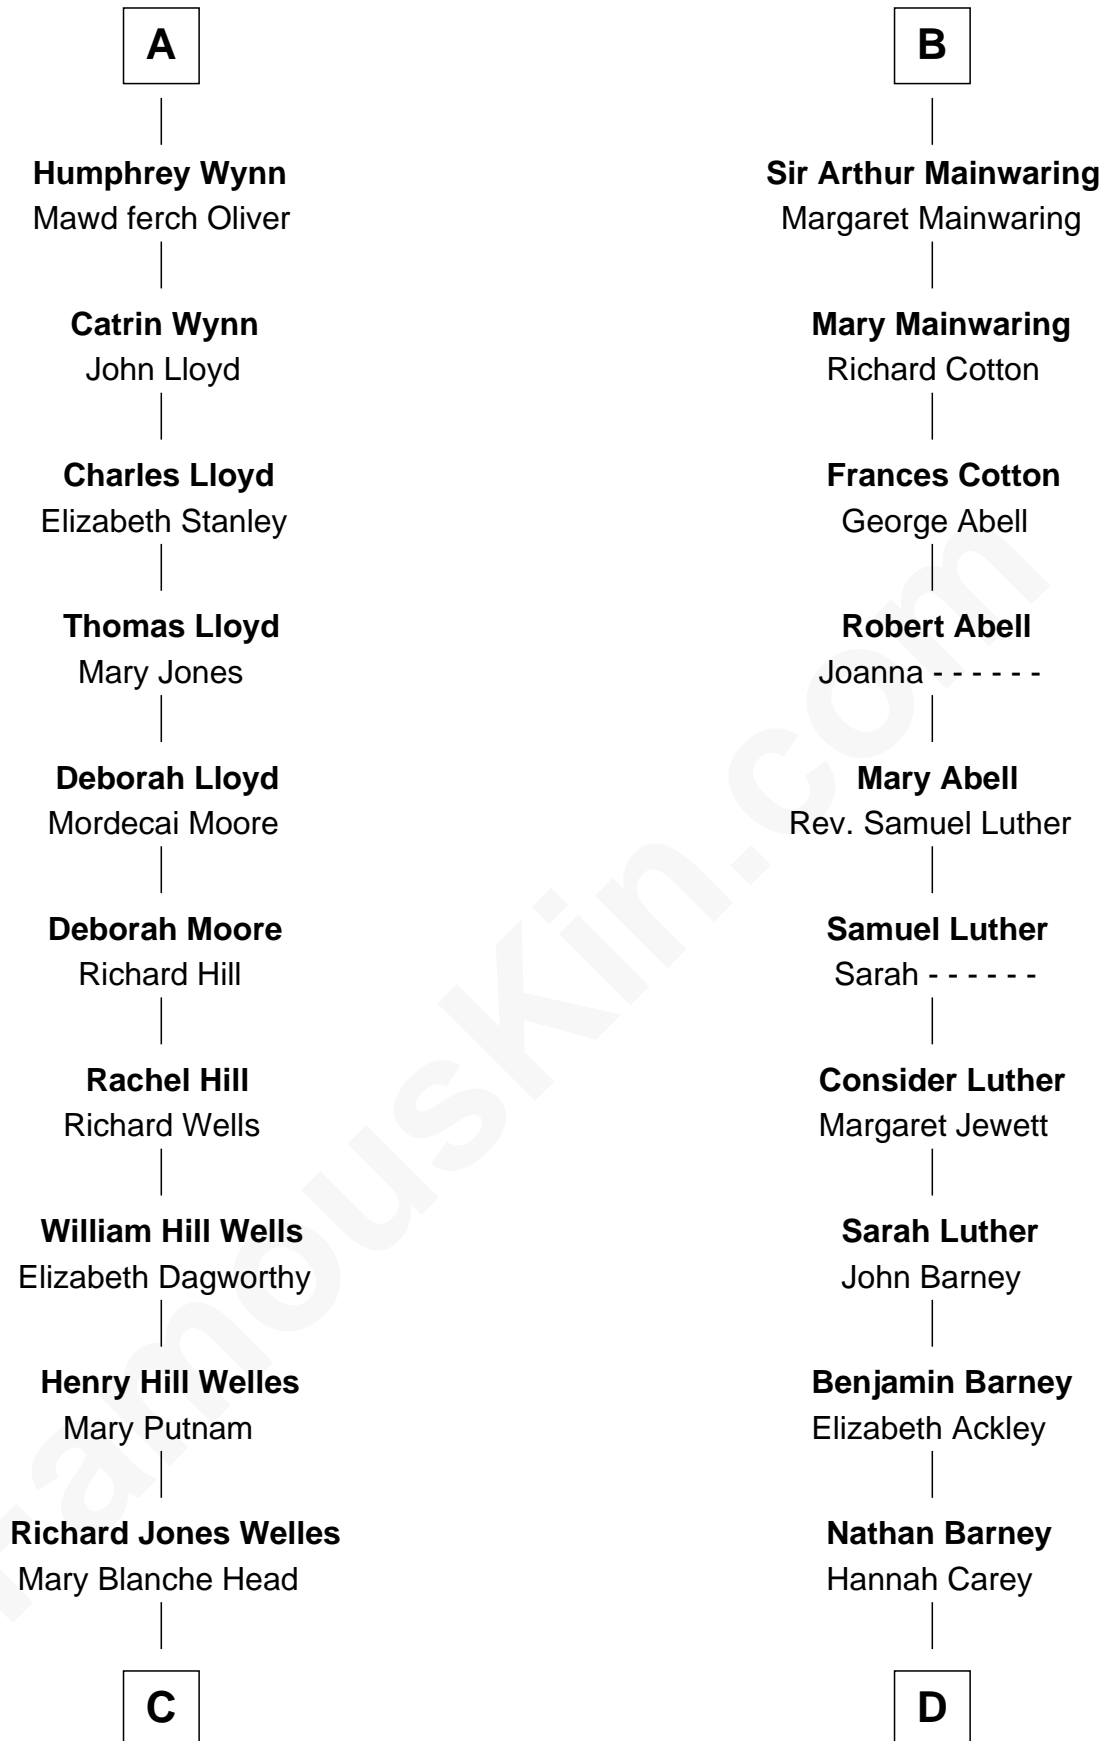

FamousKin.com

Relationship Chart of

Orson Welles

Radio, Stage, and Movie Actor

18th cousin 2 times removed of

Elizabeth Montgomery

TV Actress - "Bewitched"

Sir William de Bohun
Elizabeth de Badlesmere

FamousKin.com