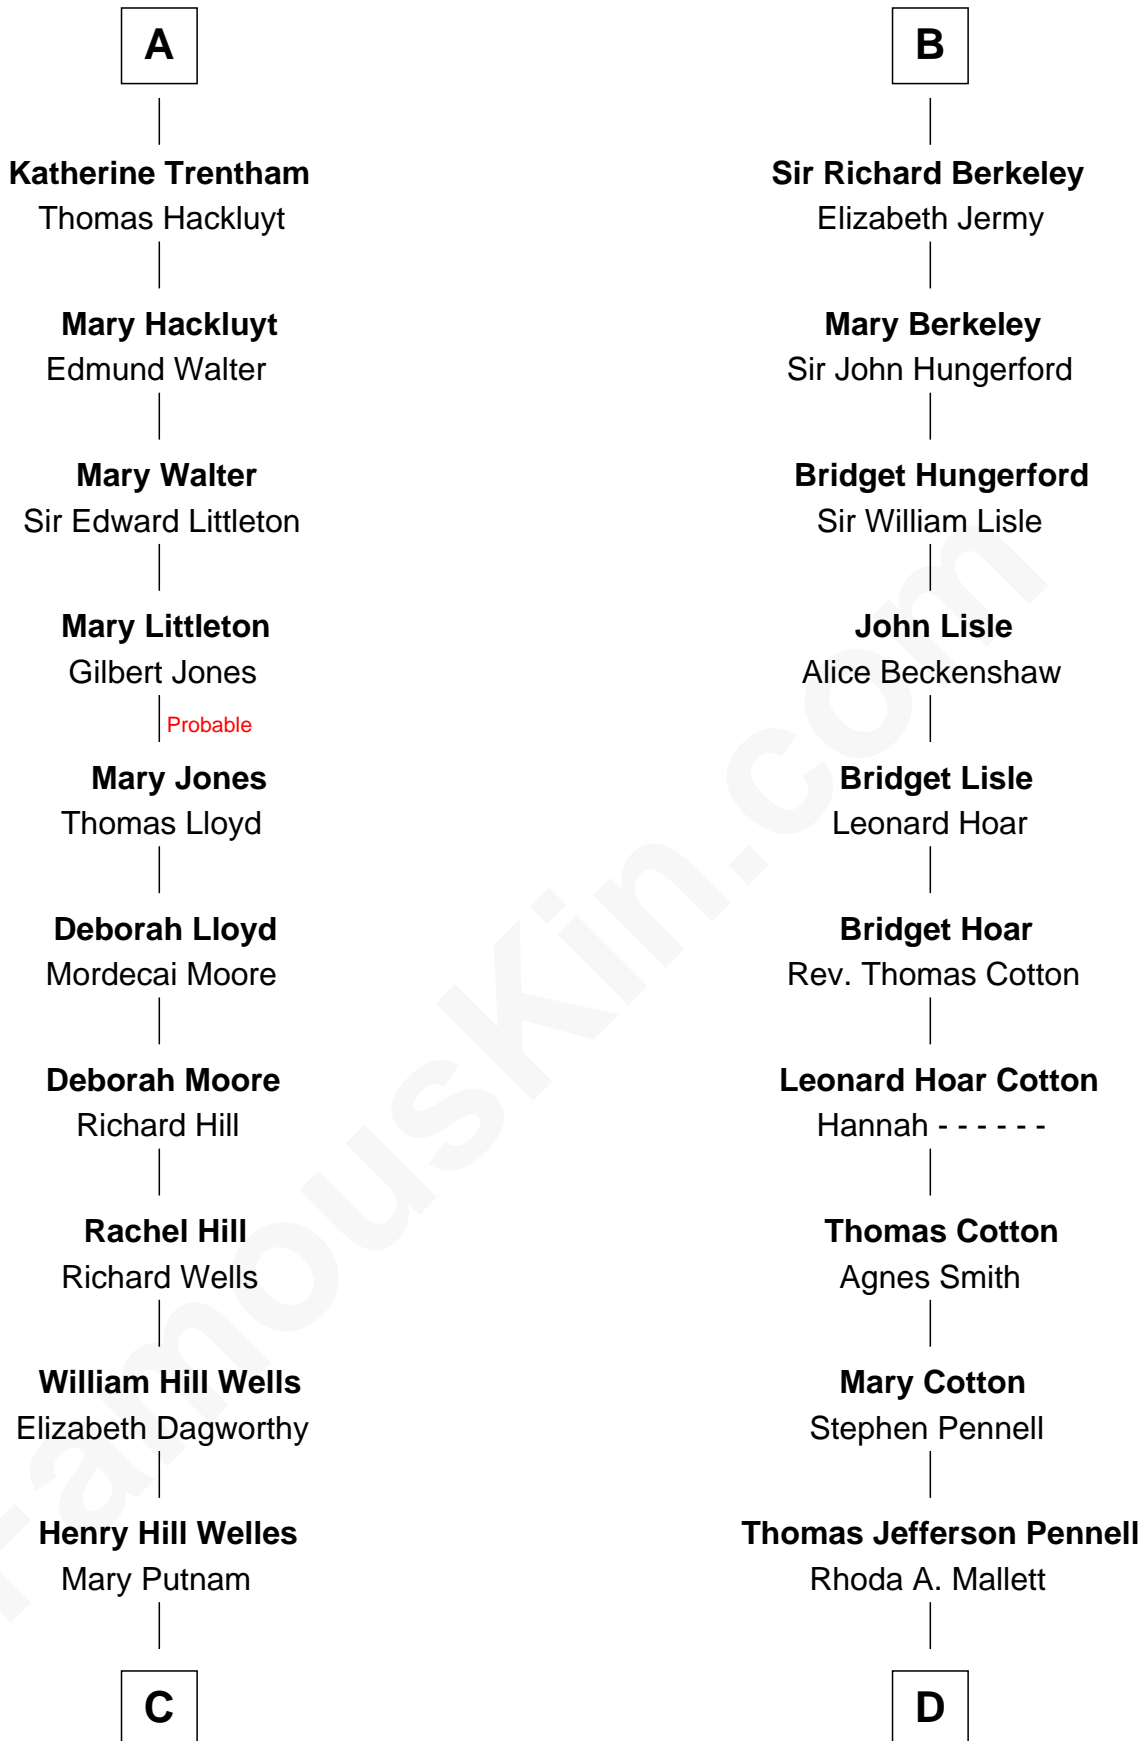

FamousKin.com

Relationship Chart of

Orson Welles

Radio, Stage, and Movie Actor

19th cousin 2 times removed of

Warren Buffett

Chairman & CEO, Berkshire Hathaway

C

John Watson

Susan Ann Watson

Ford Bela Barber

Stella Frances Barber

John Ammon Stahl

Leila Stahl

Howard Homan Buffett

Warren Buffett