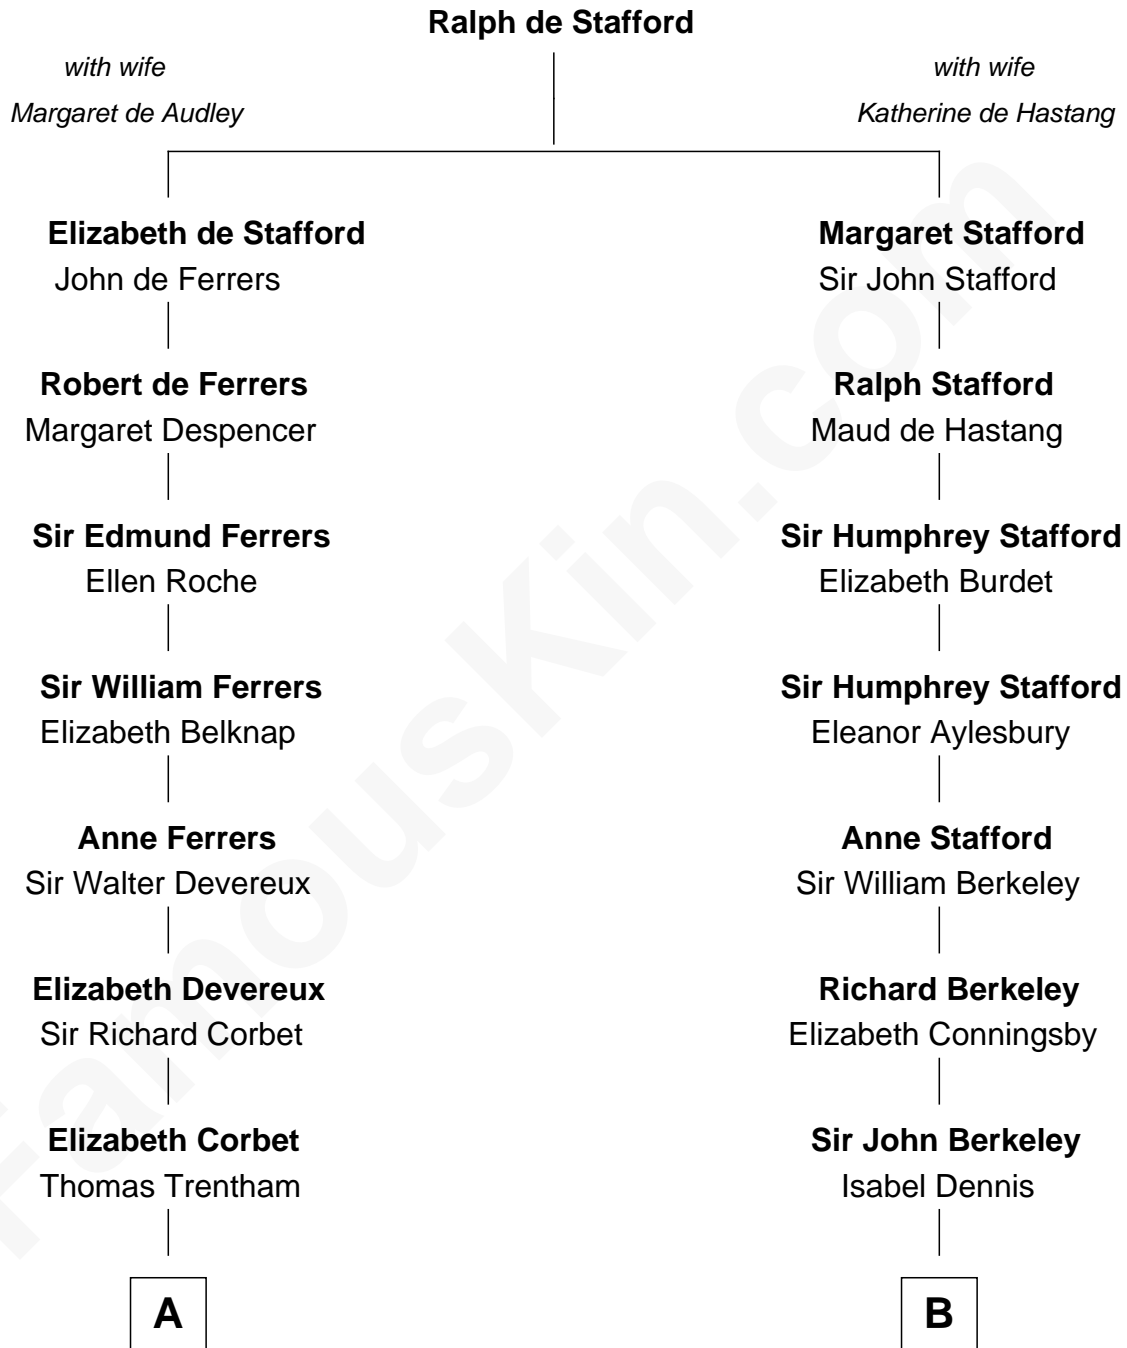

FamousKin.com

Relationship Chart of

Orson Welles

Radio, Stage, and Movie Actor

19th cousin 2 times removed of

Warren Buffett

Chairman & CEO, Berkshire Hathaway

C