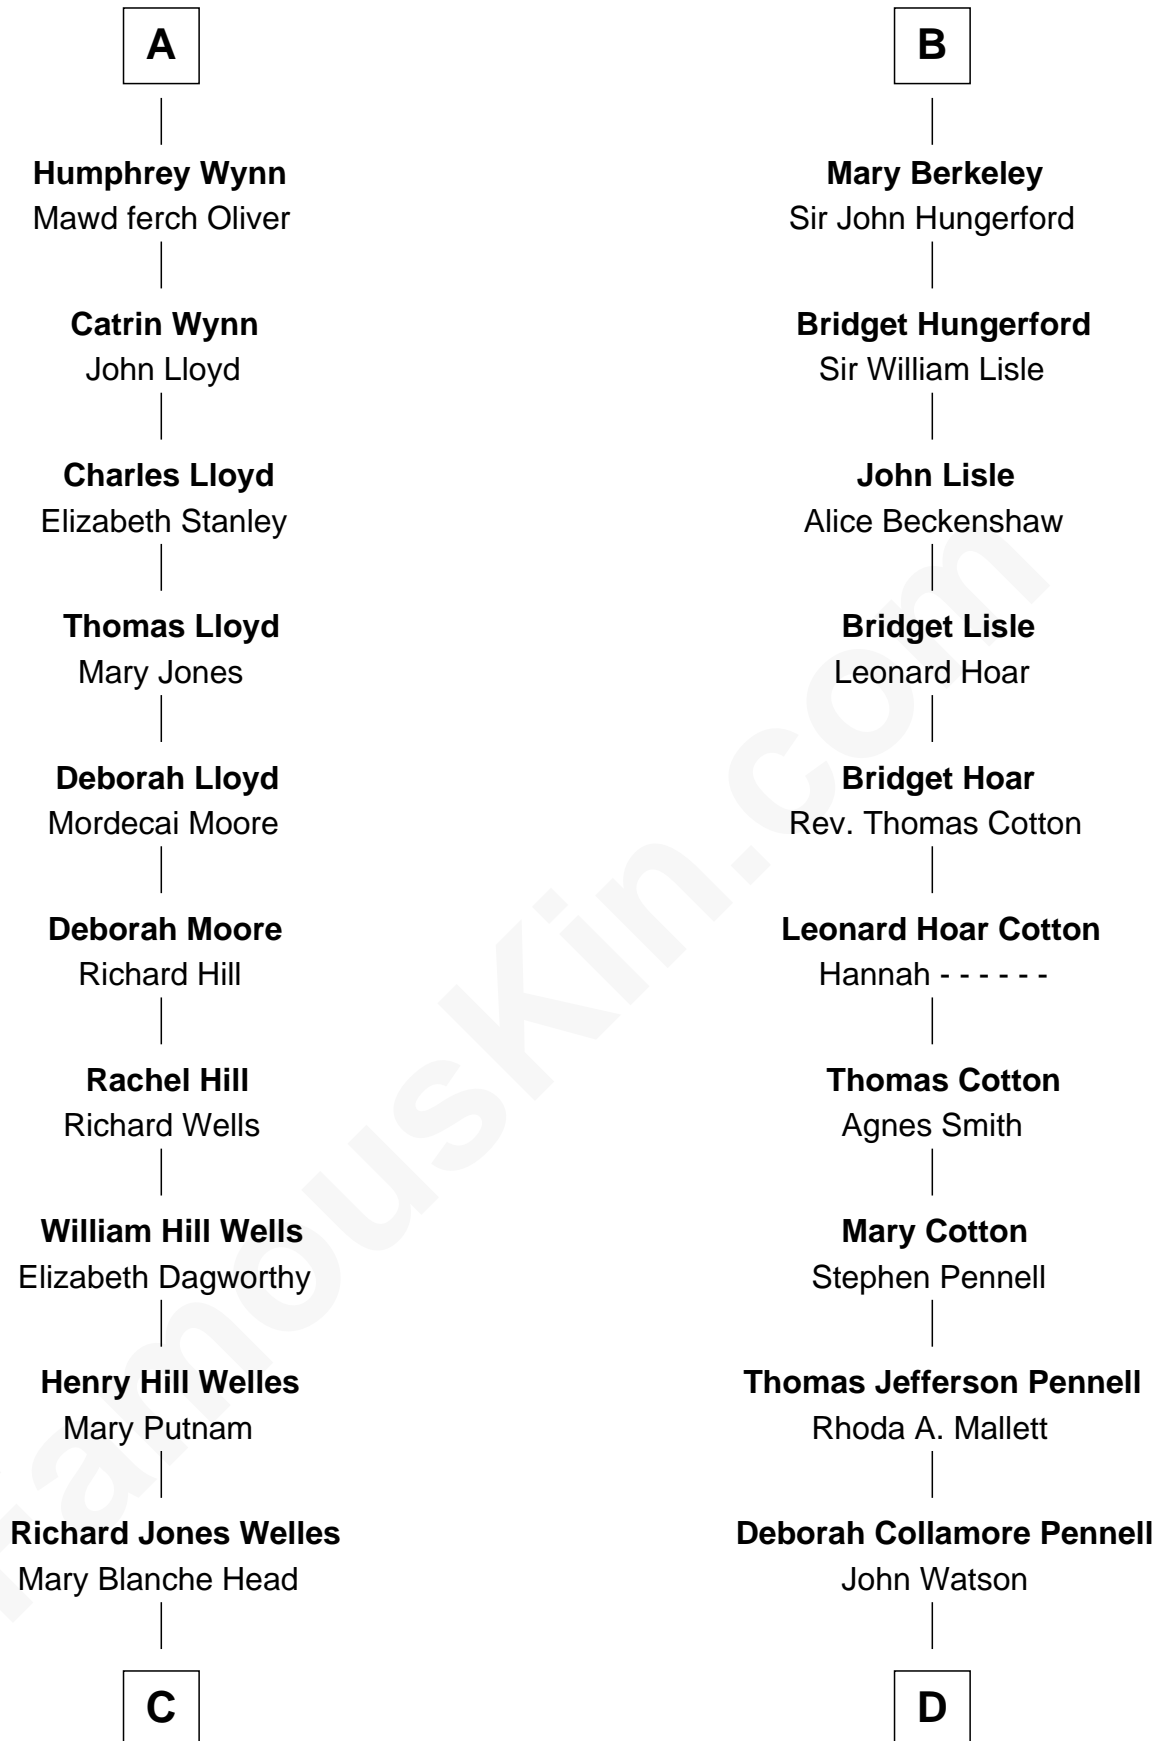

FamousKin.com

Relationship Chart of

Orson Welles

Radio, Stage, and Movie Actor

18th cousin 2 times removed of

Warren Buffett

Chairman & CEO, Berkshire Hathaway

Sir William de Bohun
Elizabeth de Badlesmere

C

Richard Head Welles

Beatrice Ives

Orson Welles

Radio, Stage, and Movie Actor

D

Susan Ann Watson

Ford Bela Barber