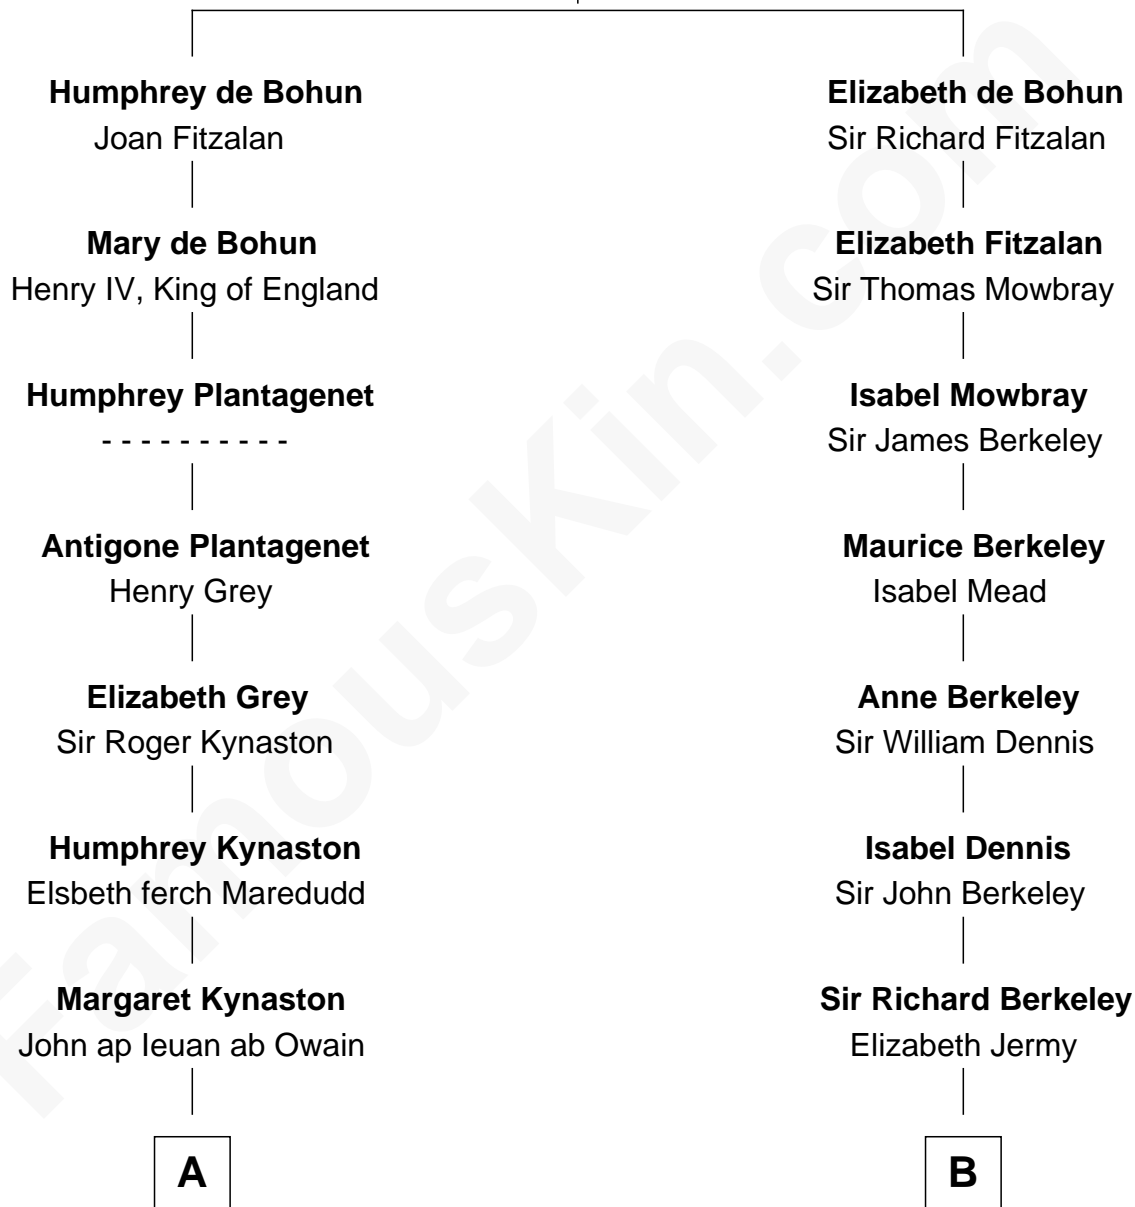

FamousKin.com

Relationship Chart of

Orson Welles

Radio, Stage, and Movie Actor

18th cousin 2 times removed of

Warren Buffett

Chairman & CEO, Berkshire Hathaway

Sir William de Bohun
Elizabeth de Badlesmere

C

Richard Head Welles

Beatrice Ives

Orson Welles

Radio, Stage, and Movie Actor

D

Susan Ann Watson

Ford Bela Barber