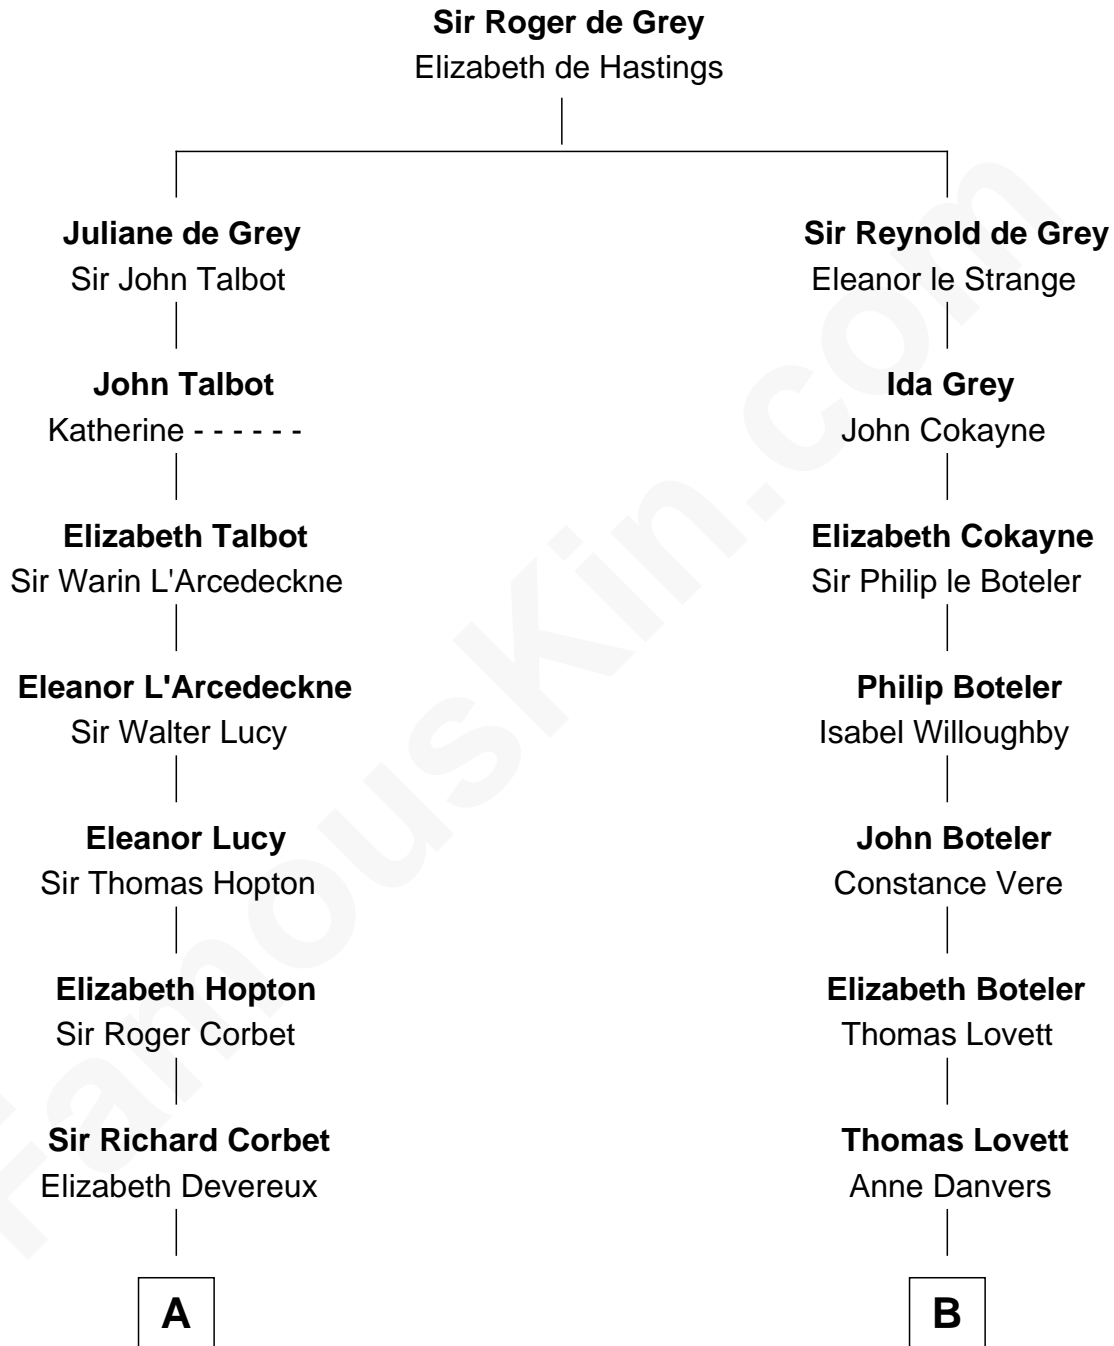

FamousKin.com

Relationship Chart of

Orson Welles

Radio, Stage, and Movie Actor

17th cousin 3 times removed of

Susan B. Anthony

Women's Rights Advocate

C