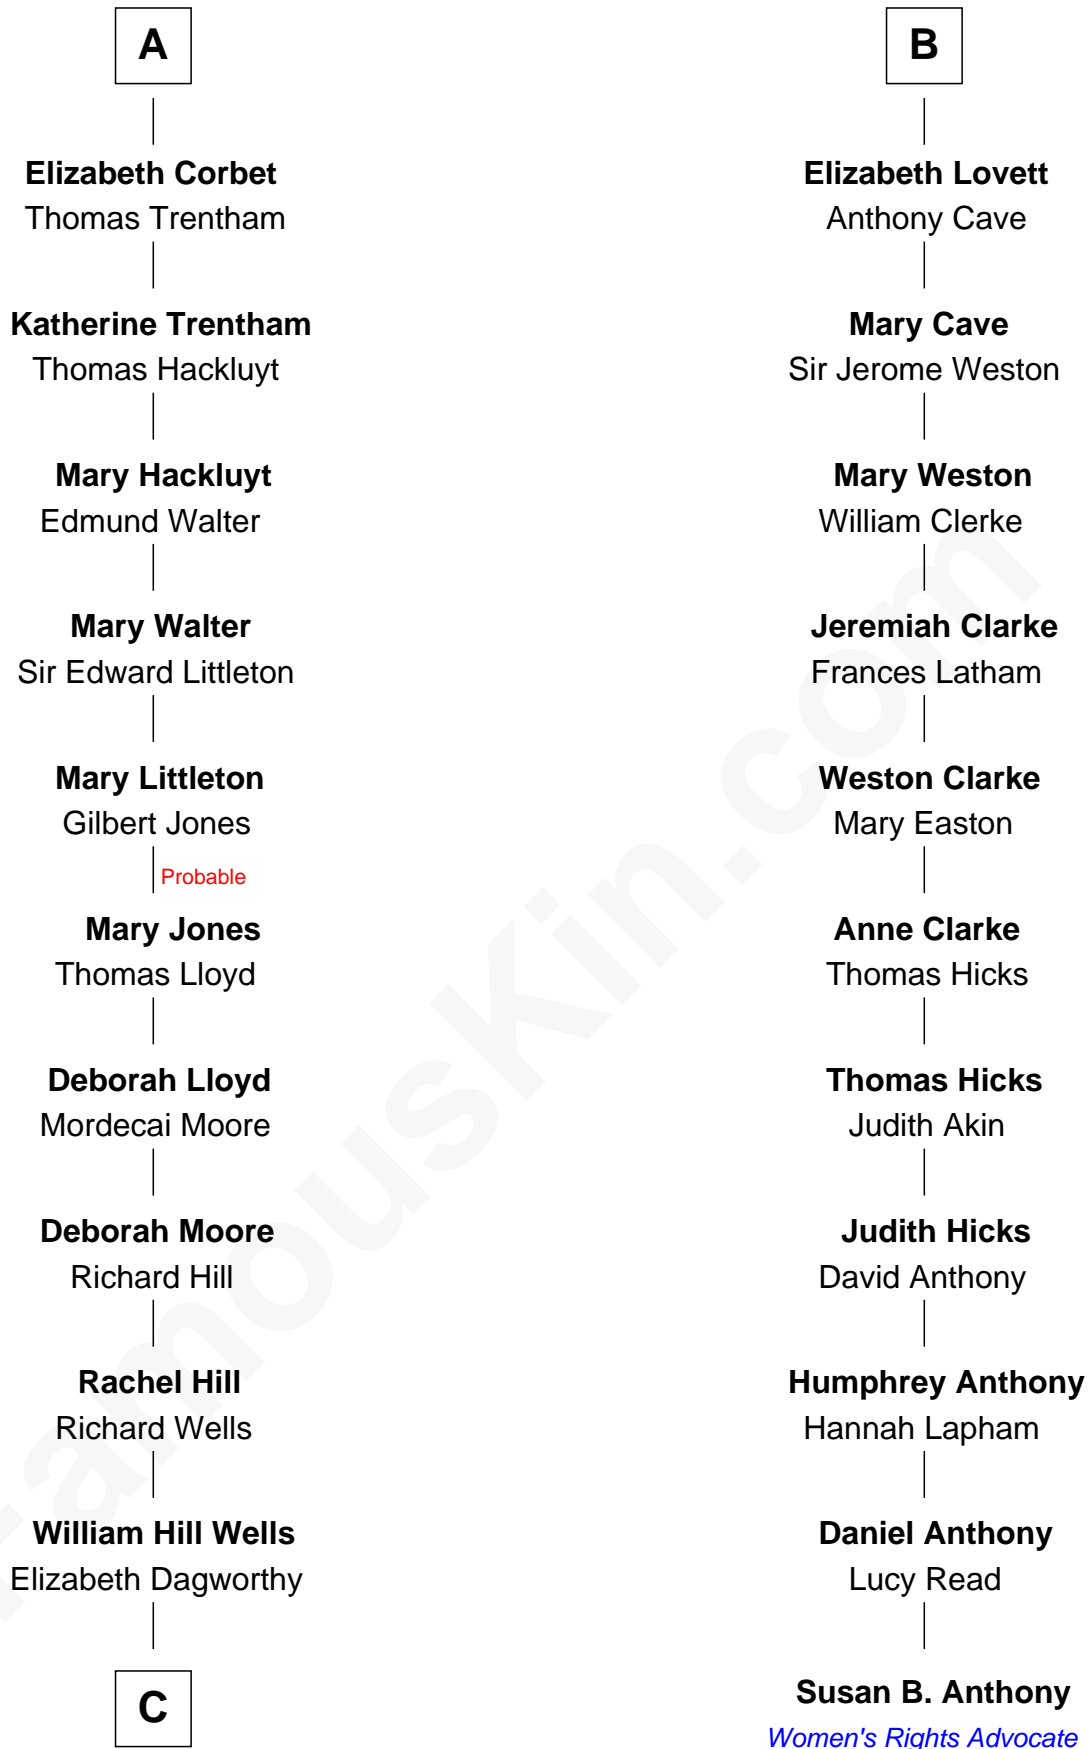

FamousKin.com

Relationship Chart of

Orson Welles

Radio, Stage, and Movie Actor

17th cousin 3 times removed of

Susan B. Anthony

Women's Rights Advocate

C

Henry Hill Welles

Mary Putnam

Richard Jones Welles

Mary Blanche Head

Richard Head Welles

Beatrice Ives

Orson Welles

Radio, Stage, and Movie Actor