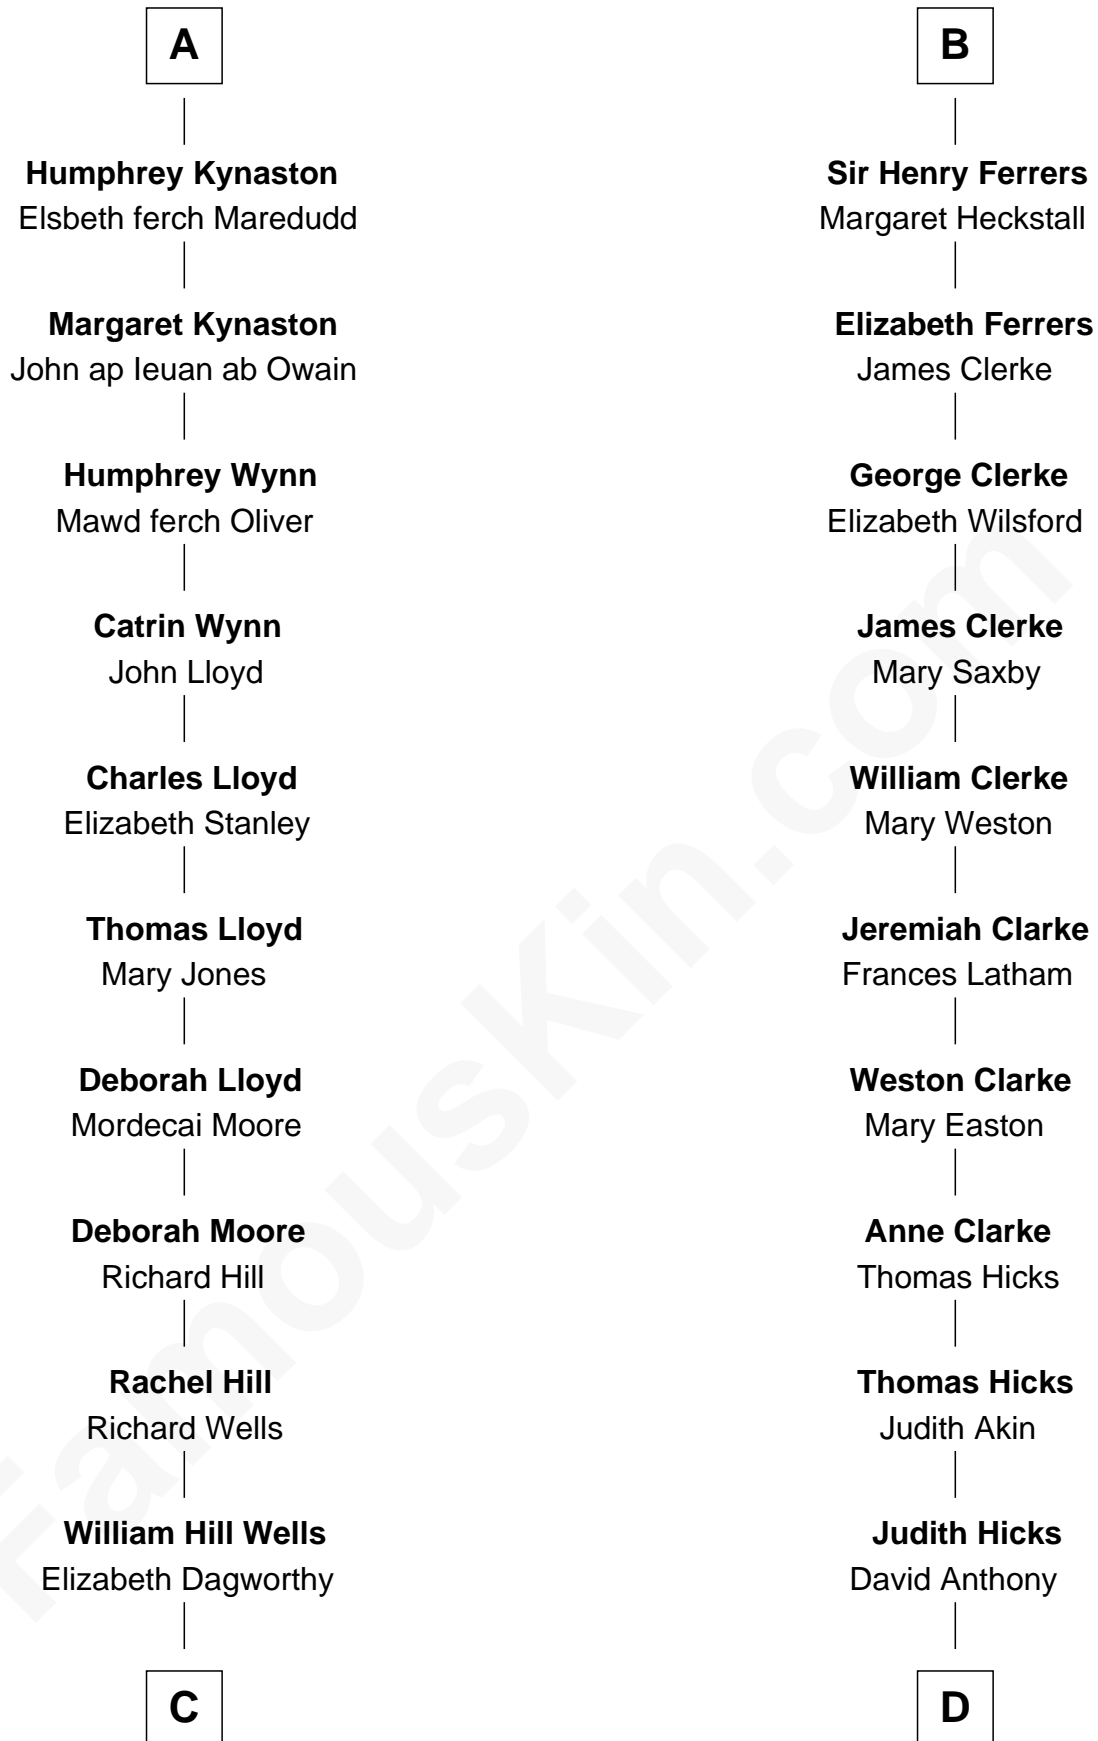

## Relationship Chart of

### Orson Welles

*Radio, Stage, and Movie Actor*

19th cousin 1 time removed of

### Susan B. Anthony

*Women's Rights Advocate*

**C**

**Henry Hill Welles**

Mary Putnam

**Richard Jones Welles**

Mary Blanche Head

**Richard Head Welles**