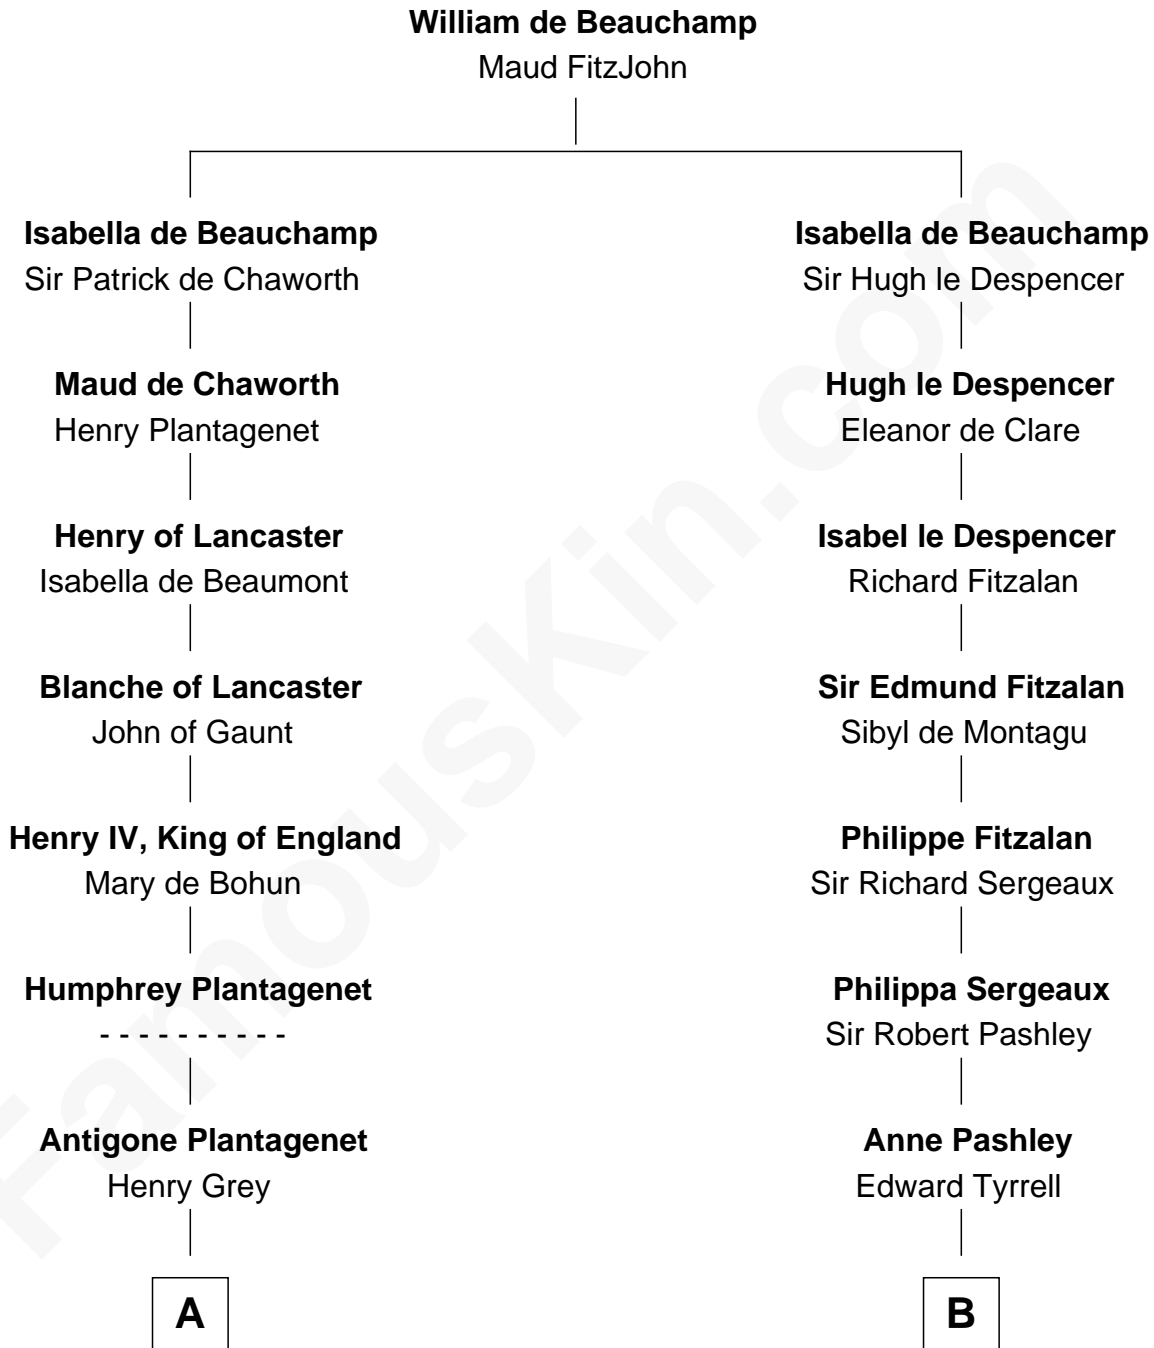

FamousKin.com

Relationship Chart of

Orson Welles

Radio, Stage, and Movie Actor

20th cousin 1 time removed of

Susan B. Anthony

Women's Rights Advocate

C

William Hill Wells
Elizabeth Dagworthy

Henry Hill Welles
Mary Putnam

Richard Jones Welles
Mary Blanche Head

Richard Head Welles
Beatrice Ives

Orson Welles
Radio, Stage, and Movie Actor

D

David Anthony
Judith Hicks