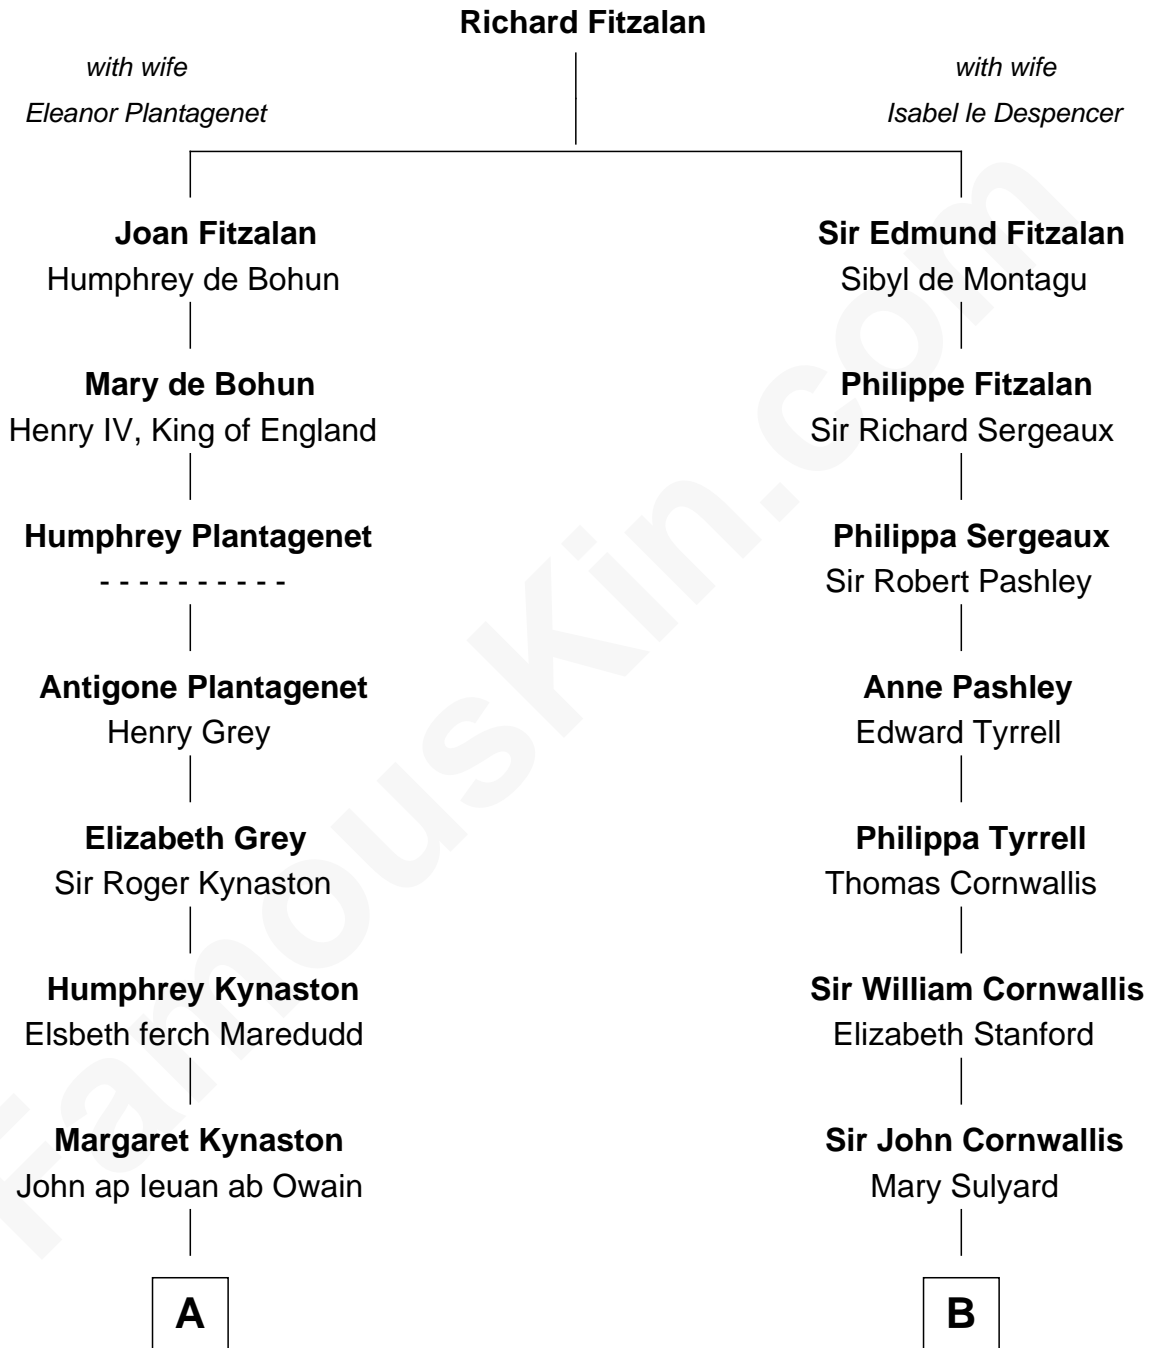

FamousKin.com

Relationship Chart of

Orson Welles

Radio, Stage, and Movie Actor

17th cousin 1 time removed of

Susan B. Anthony

Women's Rights Advocate

C