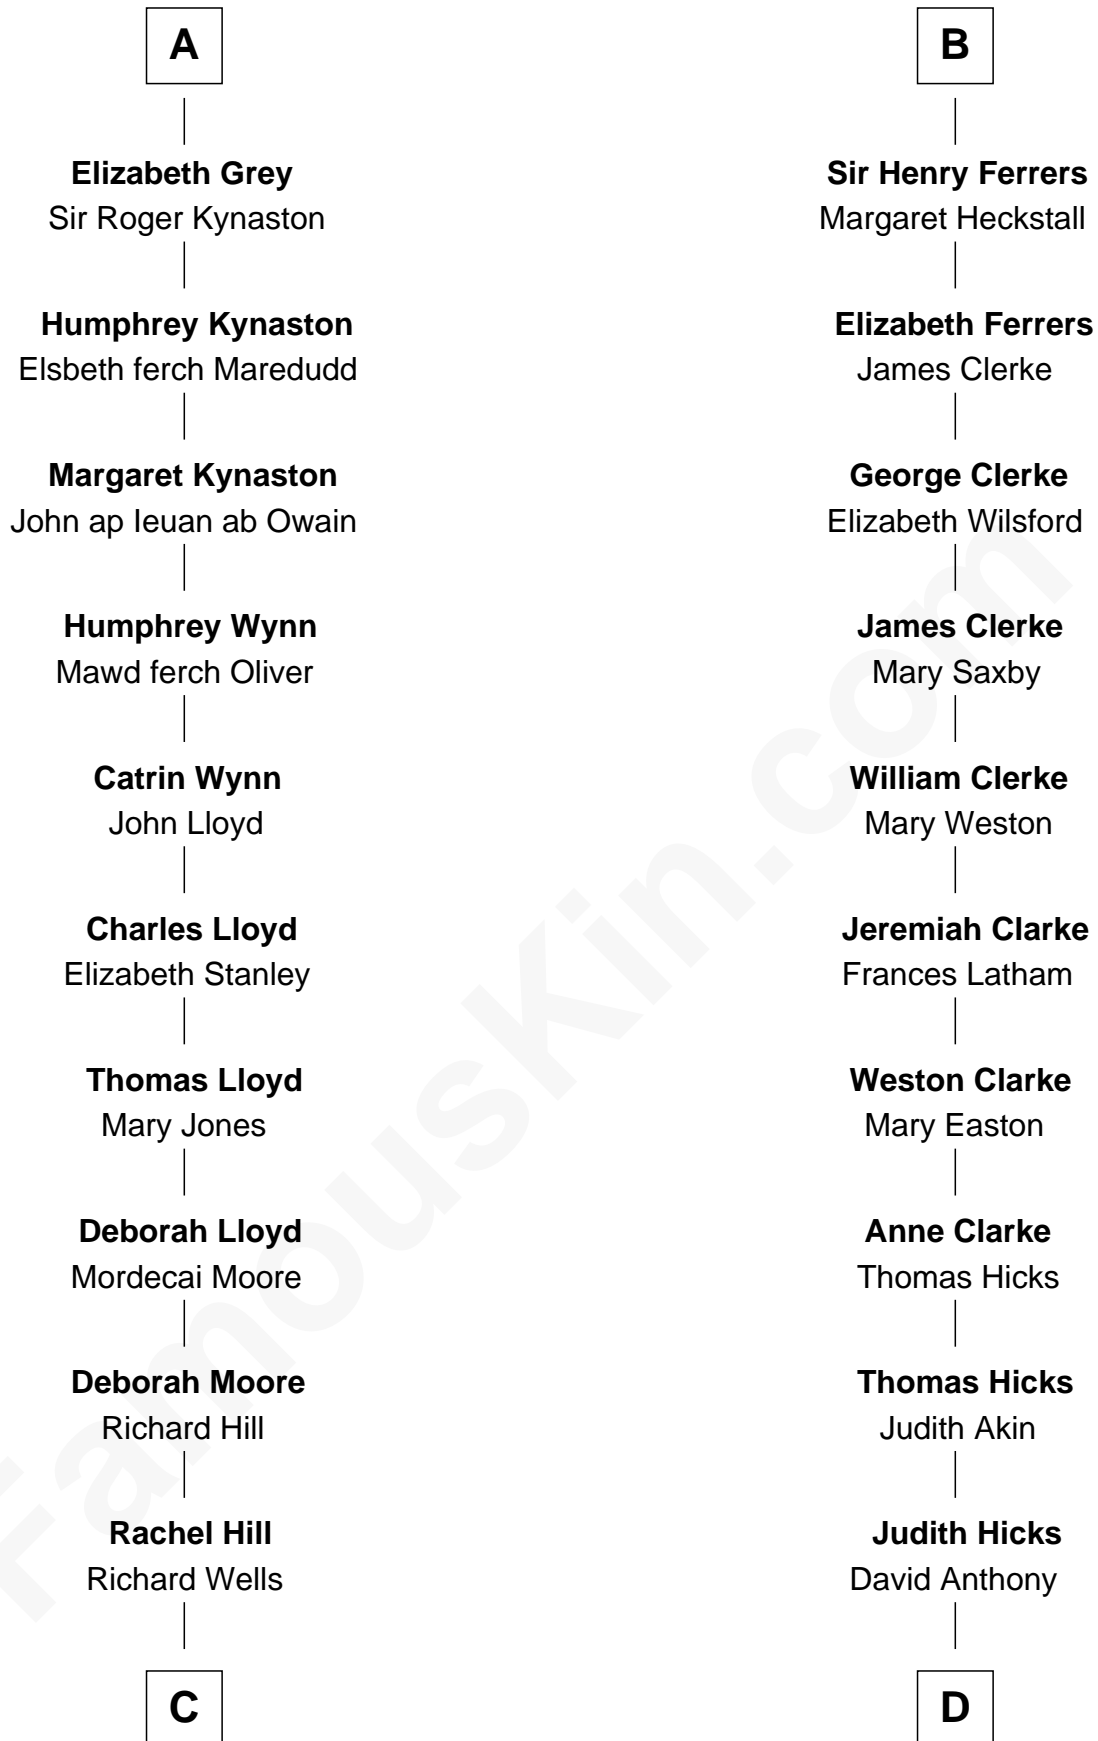

FamousKin.com

Relationship Chart of

Orson Welles

Radio, Stage, and Movie Actor

19th cousin 2 times removed of

Susan B. Anthony

Women's Rights Advocate

Sir Humphrey de Bohun

Eleanor de Braiose

C

William Hill Wells
Elizabeth Dagworthy

Henry Hill Welles
Mary Putnam

Richard Jones Welles
Mary Blanche Head

Richard Head Welles
Beatrice Ives

Orson Welles
Radio, Stage, and Movie Actor

D

Humphrey Anthony
Hannah Lapham

Daniel Anthony
Lucy Read

Susan B. Anthony
Women's Rights Advocate

FamousKin.com