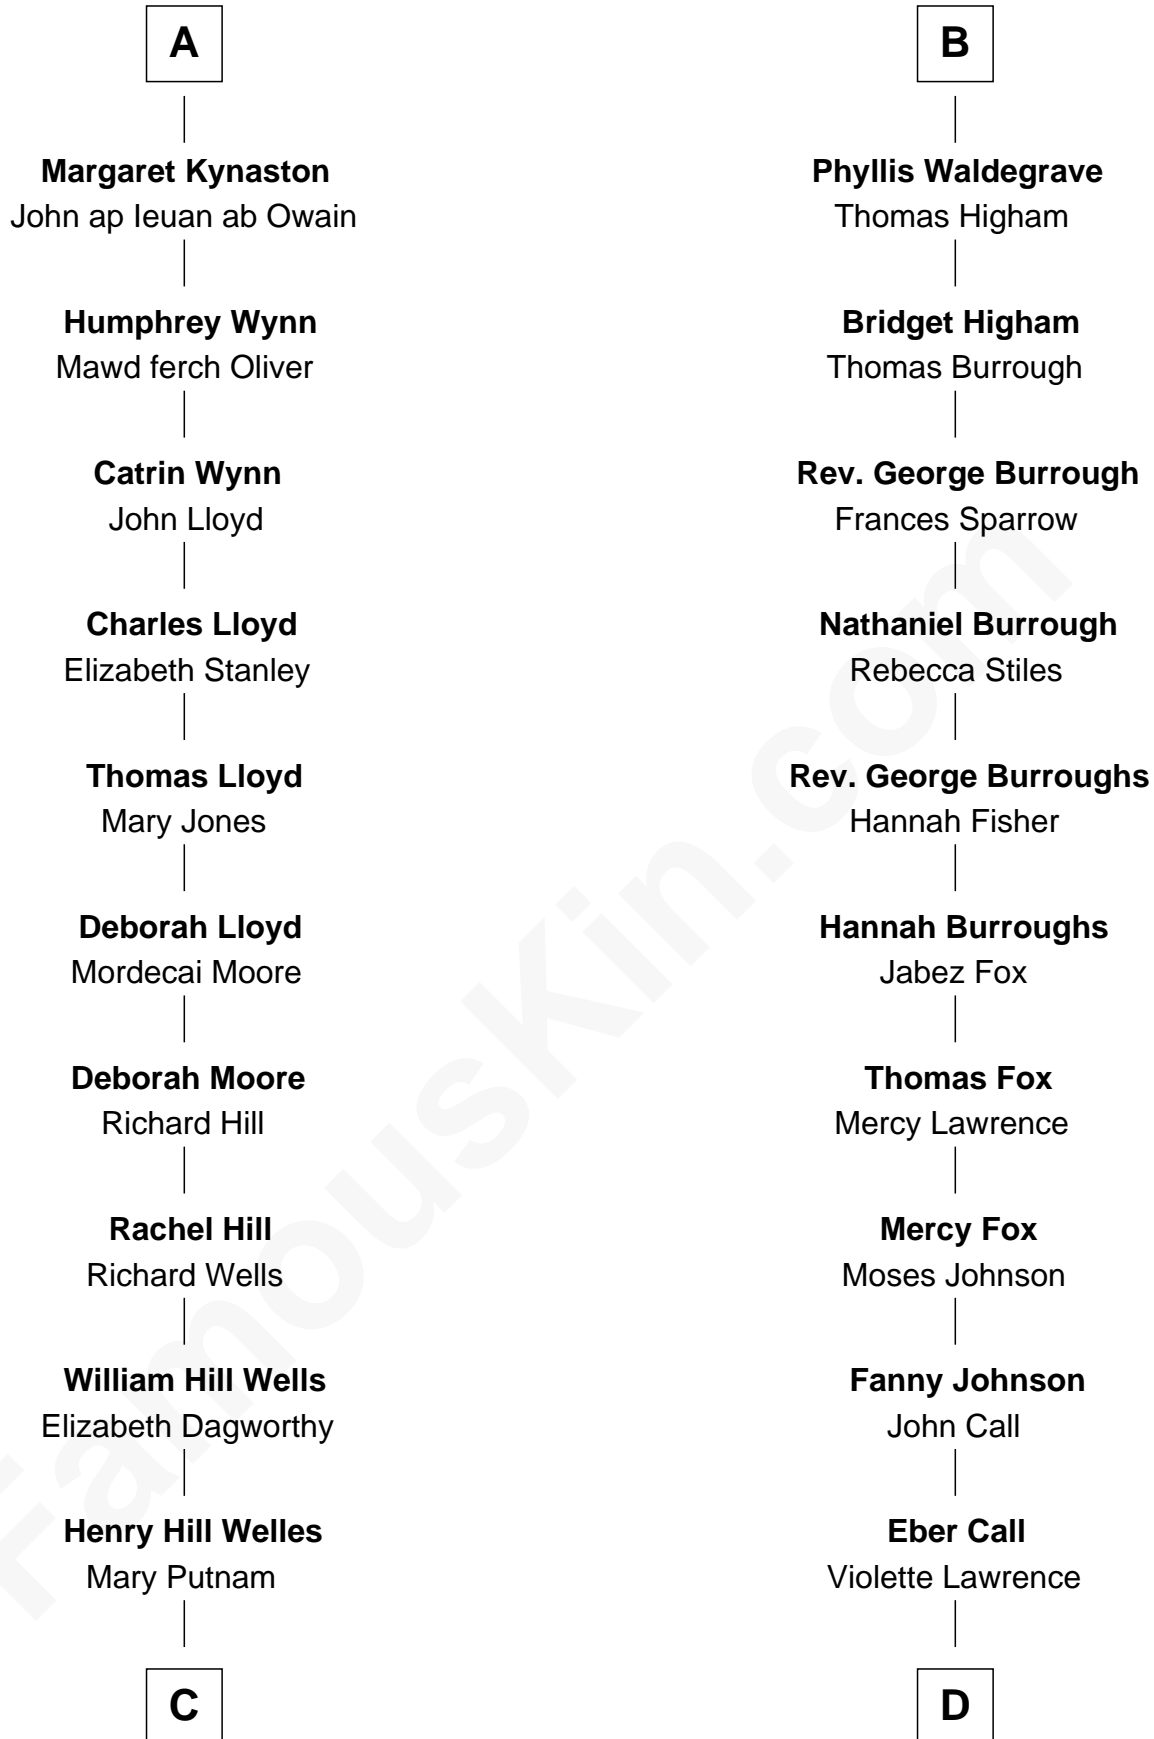

FamousKin.com Relationship Chart of

Orson Welles

Radio, Stage, and Movie Actor

19th cousin of

Walt Disney

Co-Founder of The Walt Disney Company

C

Richard Jones Welles

Mary Blanche Head

Richard Head Welles

Beatrice Ives

Orson Welles

Radio, Stage, and Movie Actor

D

Charles Call

Henrietta Gross