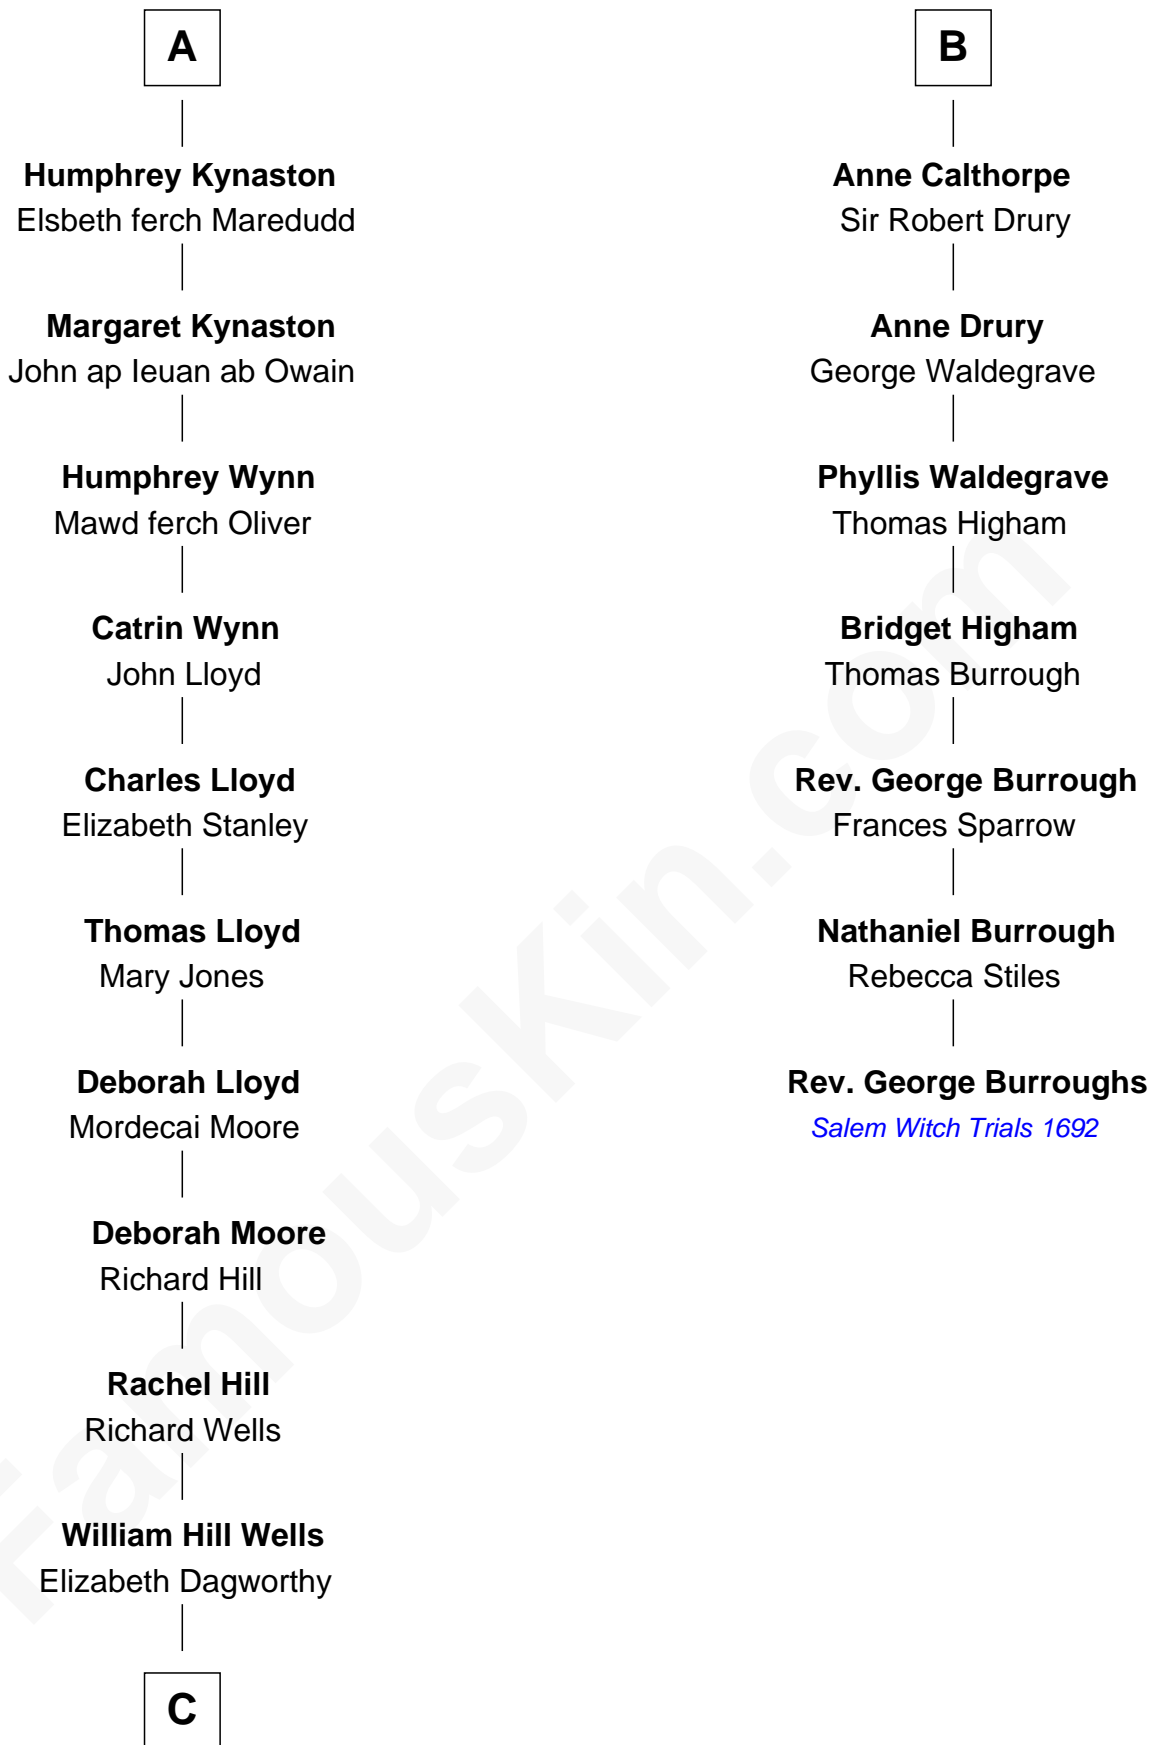

FamousKin.com

Relationship Chart of

Orson Welles

Radio, Stage, and Movie Actor

13th cousin 7 times removed of

Rev. George Burroughs

Executed for Witchcraft, Salem 1692

C

Henry Hill Welles

Mary Putnam

Richard Jones Welles

Mary Blanche Head

Richard Head Welles

Beatrice Ives

Orson Welles

Radio, Stage, and Movie Actor