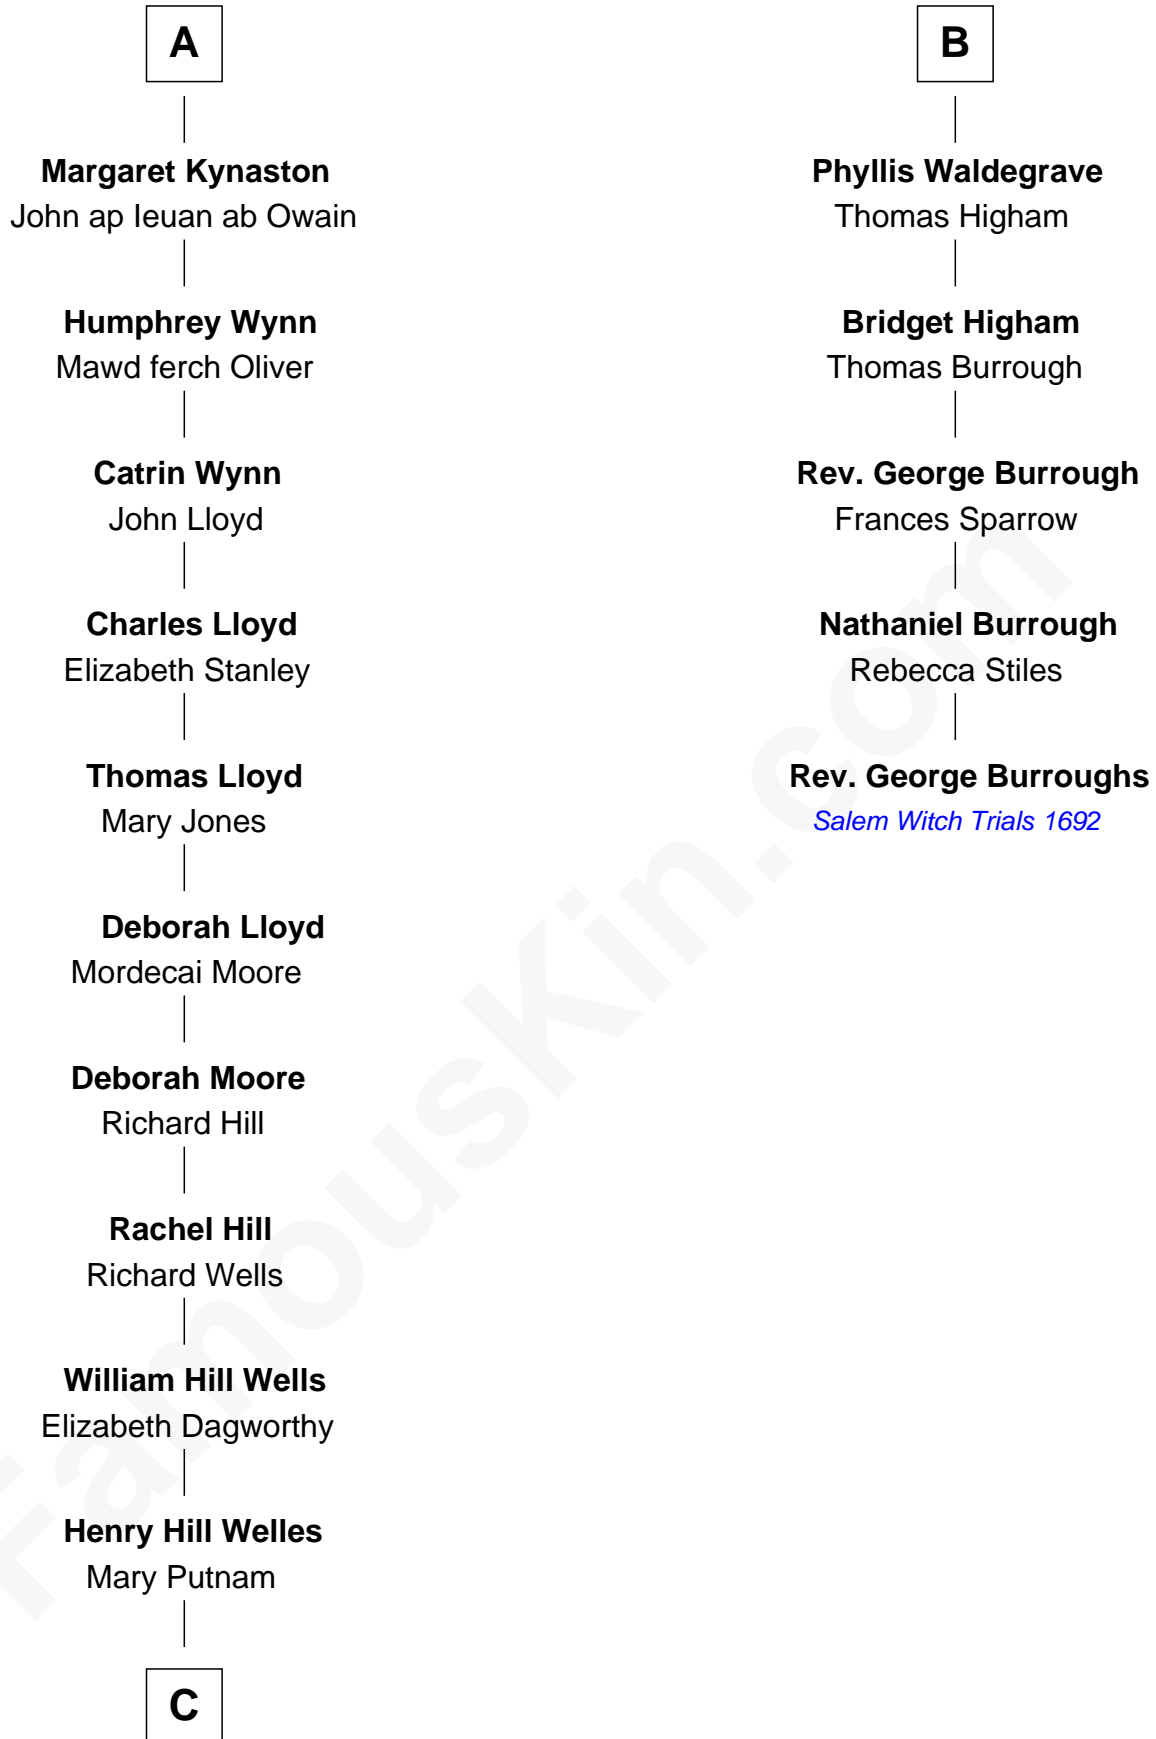

FamousKin.com

Relationship Chart of

Orson Welles

Radio, Stage, and Movie Actor

11th cousin 8 times removed of

Rev. George Burroughs

Executed for Witchcraft, Salem 1692

Bartholomew de Badlesmere

Antigone Plantagenet

Henry Grey

Elizabeth Grey

Sir Roger Kynaston

Humphrey Kynaston

Elsbeth ferch Maredudd

A

Margaret de Badlesmere

Sir John de Tibetot

Sir Robert de Tibetot

Margaret Deincourt

Elizabeth de Tibetot

Sir Philip le Despencer

Margery Despencer

Sir Roger Wentworth

Henry Wentworth

Elizabeth Howard

Margery Wentworth

Sir William Waldegrave

George Waldegrave

Anne Drury

B

C

Richard Jones Welles