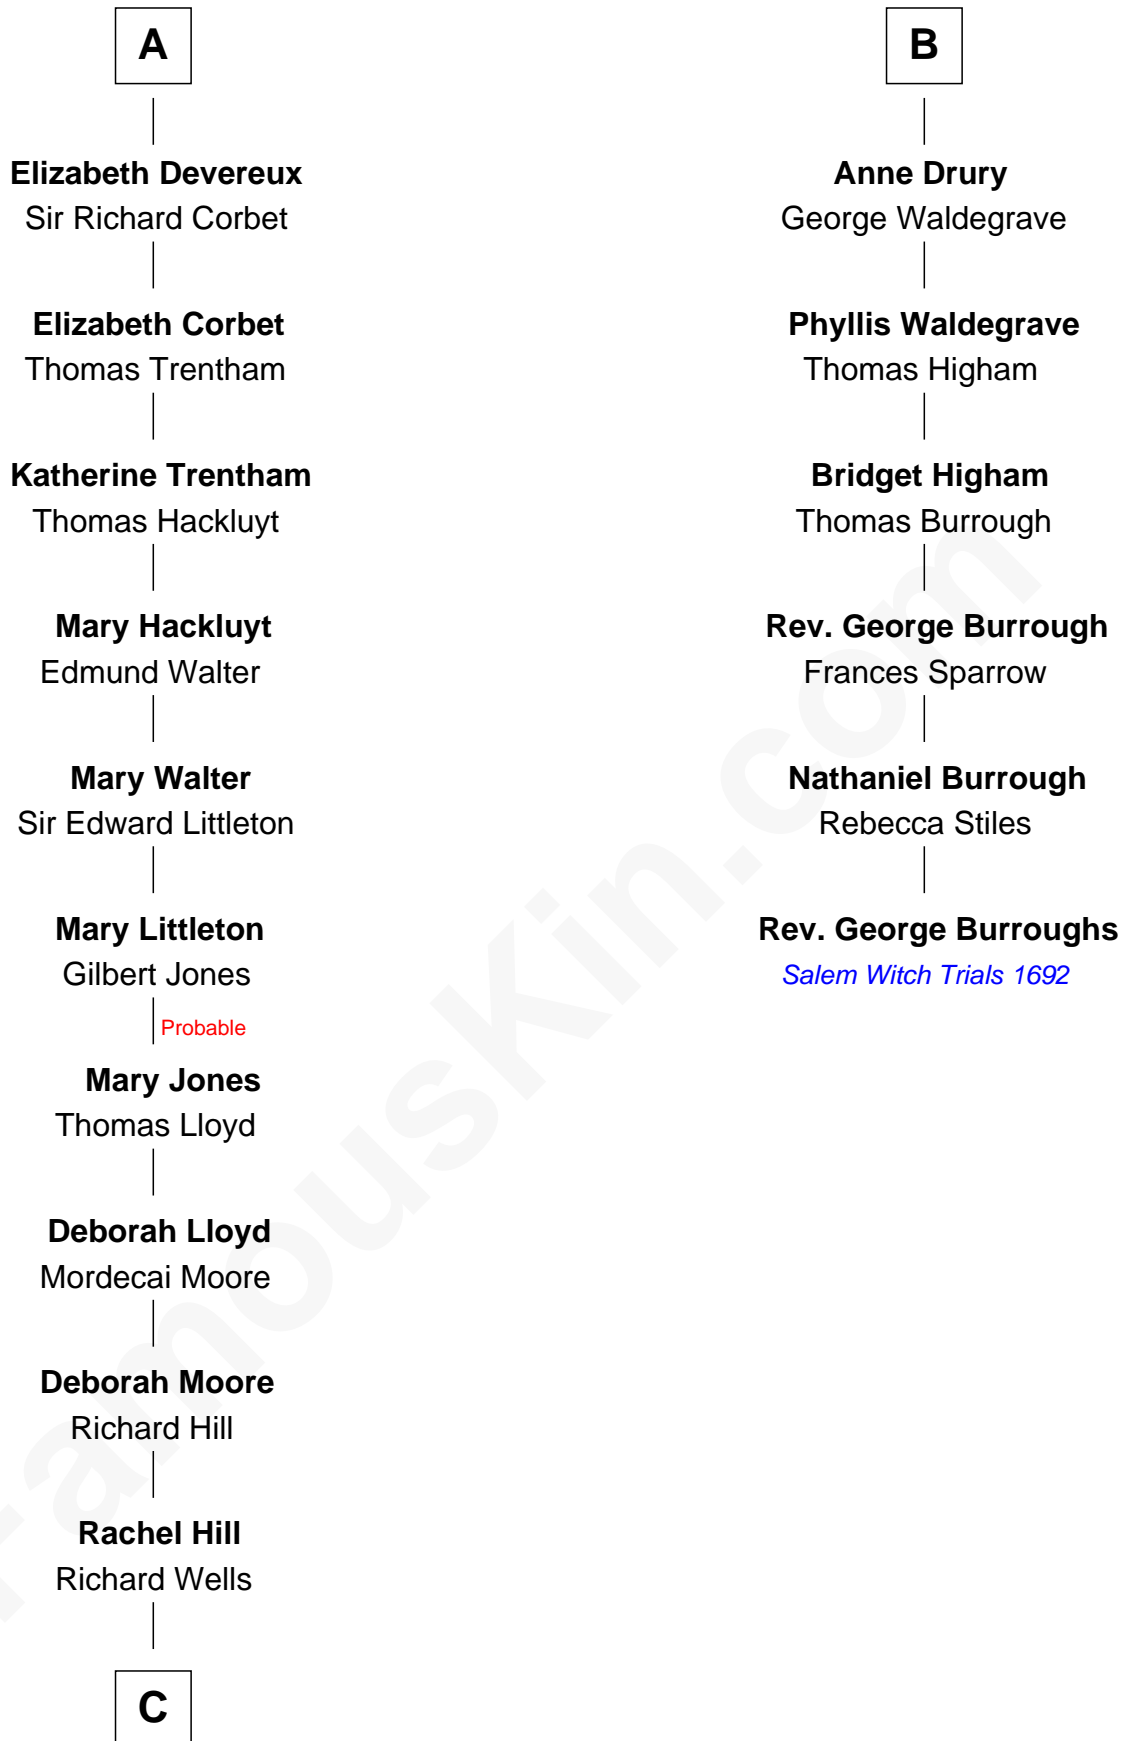

FamousKin.com

Relationship Chart of

Orson Welles

Radio, Stage, and Movie Actor

12th cousin 9 times removed of

Rev. George Burroughs

Executed for Witchcraft, Salem 1692

Sir Gilbert de Clare

Joan of Acre

C

—
William Hill Wells
Elizabeth Dagworthy

—
Henry Hill Welles
Mary Putnam

—
Richard Jones Welles
Mary Blanche Head

—
Richard Head Welles
Beatrice Ives

—
Orson Welles
Radio, Stage, and Movie Actor