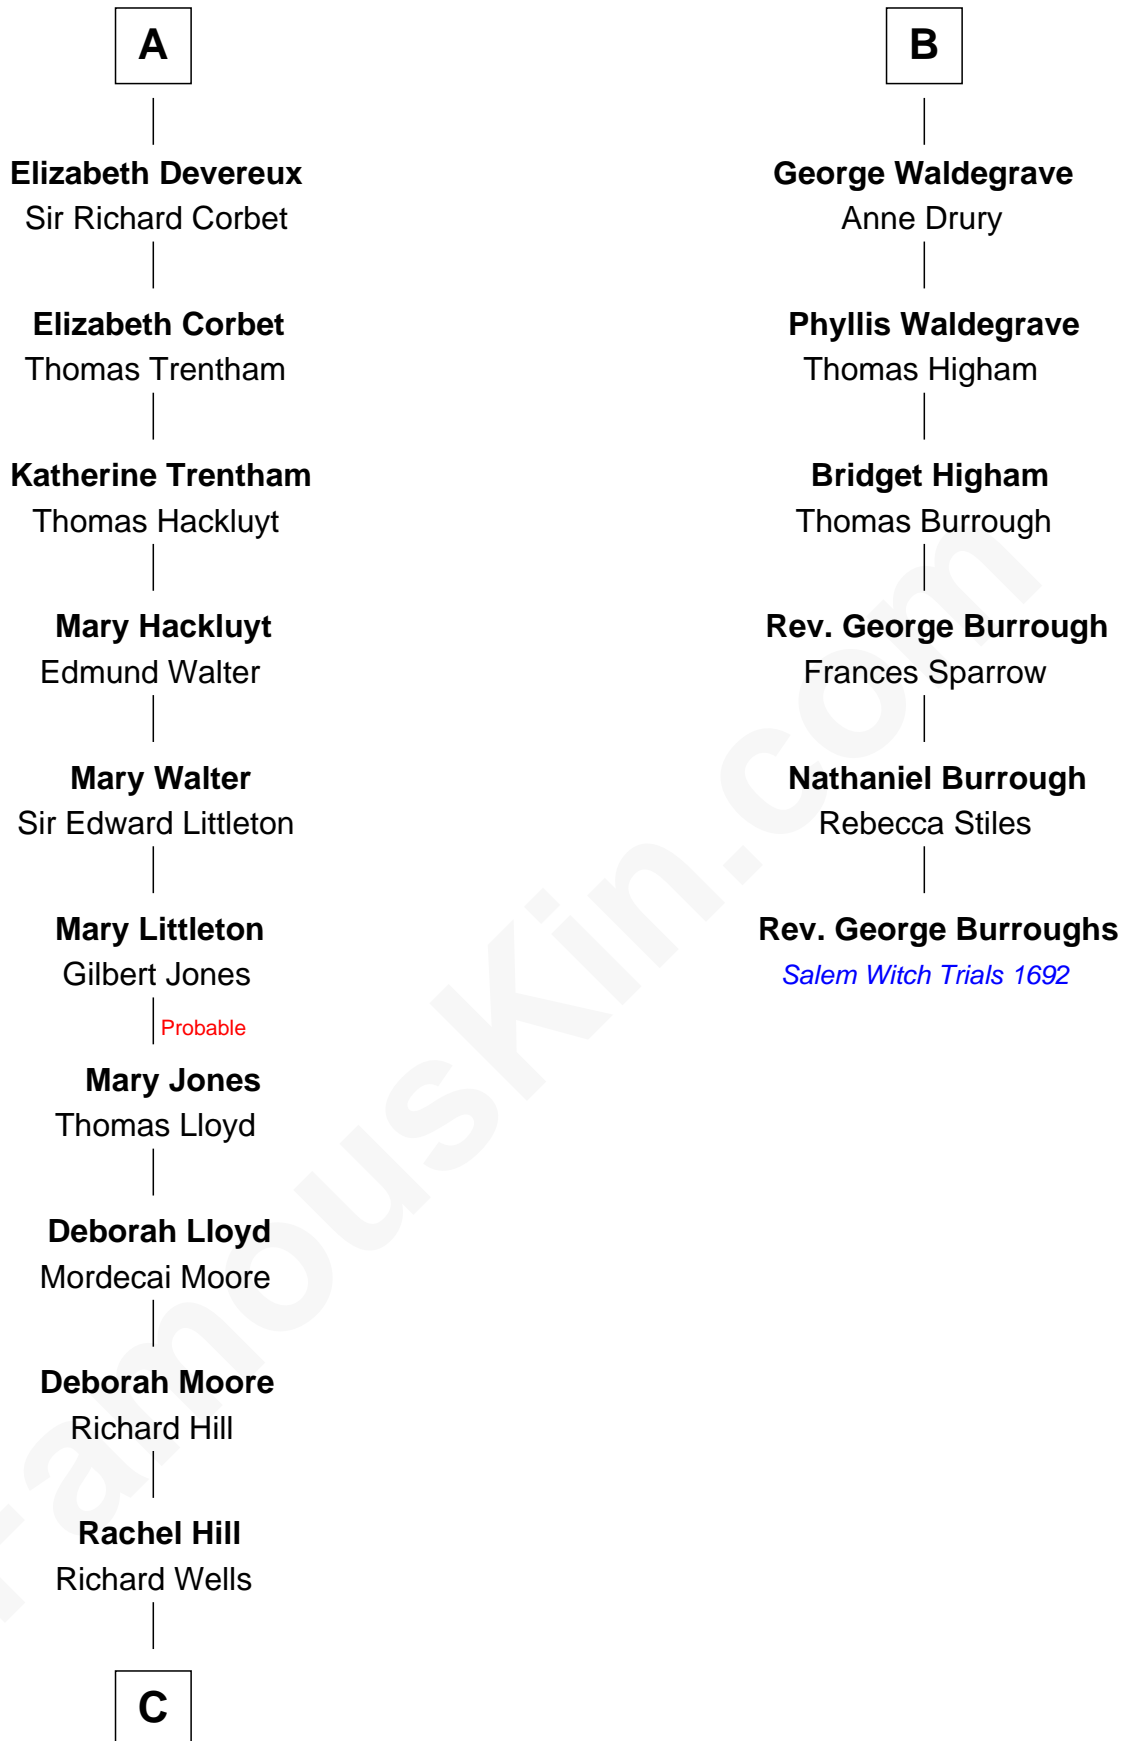

FamousKin.com

Relationship Chart of

Orson Welles

Radio, Stage, and Movie Actor

12th cousin 9 times removed of

Rev. George Burroughs

Executed for Witchcraft, Salem 1692

C

—
William Hill Wells
Elizabeth Dagworthy

—
Henry Hill Welles
Mary Putnam

—
Richard Jones Welles
Mary Blanche Head

—
Richard Head Welles
Beatrice Ives

—
Orson Welles
Radio, Stage, and Movie Actor

FamousKin.com