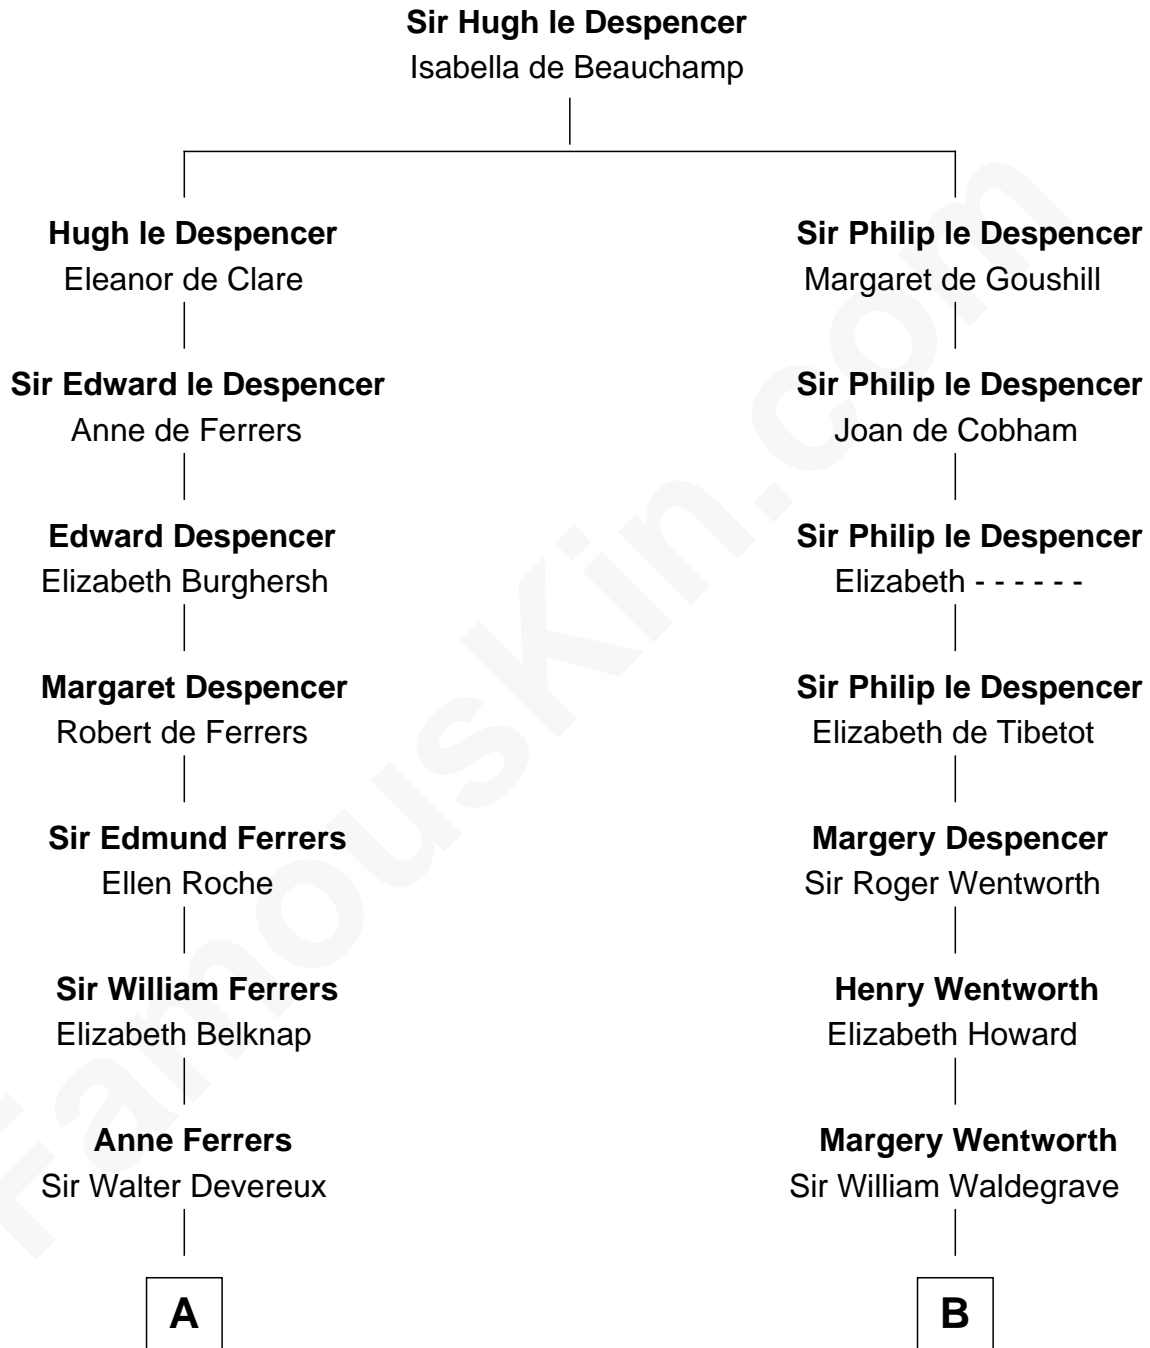

FamousKin.com

Relationship Chart of

Orson Welles

Radio, Stage, and Movie Actor

12th cousin 9 times removed of

Rev. George Burroughs

Executed for Witchcraft, Salem 1692

C

—
William Hill Wells
Elizabeth Dagworthy

—
Henry Hill Welles
Mary Putnam

—
Richard Jones Welles
Mary Blanche Head

—
Richard Head Welles
Beatrice Ives

—
Orson Welles
Radio, Stage, and Movie Actor

FamousKin.com