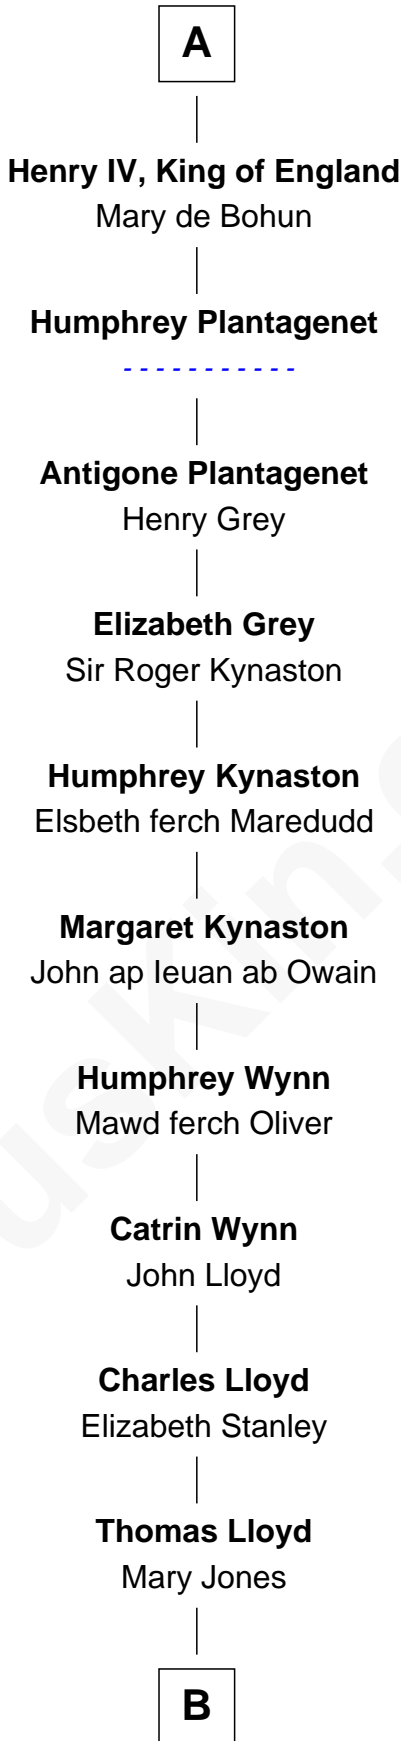

FamousKin.com Relationship Chart of

Orson Welles

Radio, Stage, and Movie Actor

23rd Great-grandson of

Roger le Bigod

Magna Carta Surety

Roger le Bigod

Ida de Tony

Hugh le Bigod

Maud Marshal

Isabel le Bigod

Sir John FitzGeoffrey

Maud FitzJohn

William de Beauchamp

Isabella de Beauchamp

Sir Patrick de Chaworth

Maud de Chaworth

Henry Plantagenet

Henry of Lancaster

Isabella de Beaumont

Blanche of Lancaster

John of Gaunt

A

B

—
Deborah Lloyd
Mordecai Moore

—
Deborah Moore
Richard Hill

—
Rachel Hill
Richard Wells

—
William Hill Wells
Elizabeth Dagworthy

—
Henry Hill Welles
Mary Putnam

—
Richard Jones Welles
Mary Blanche Head

—
Richard Head Welles
Beatrice Ives