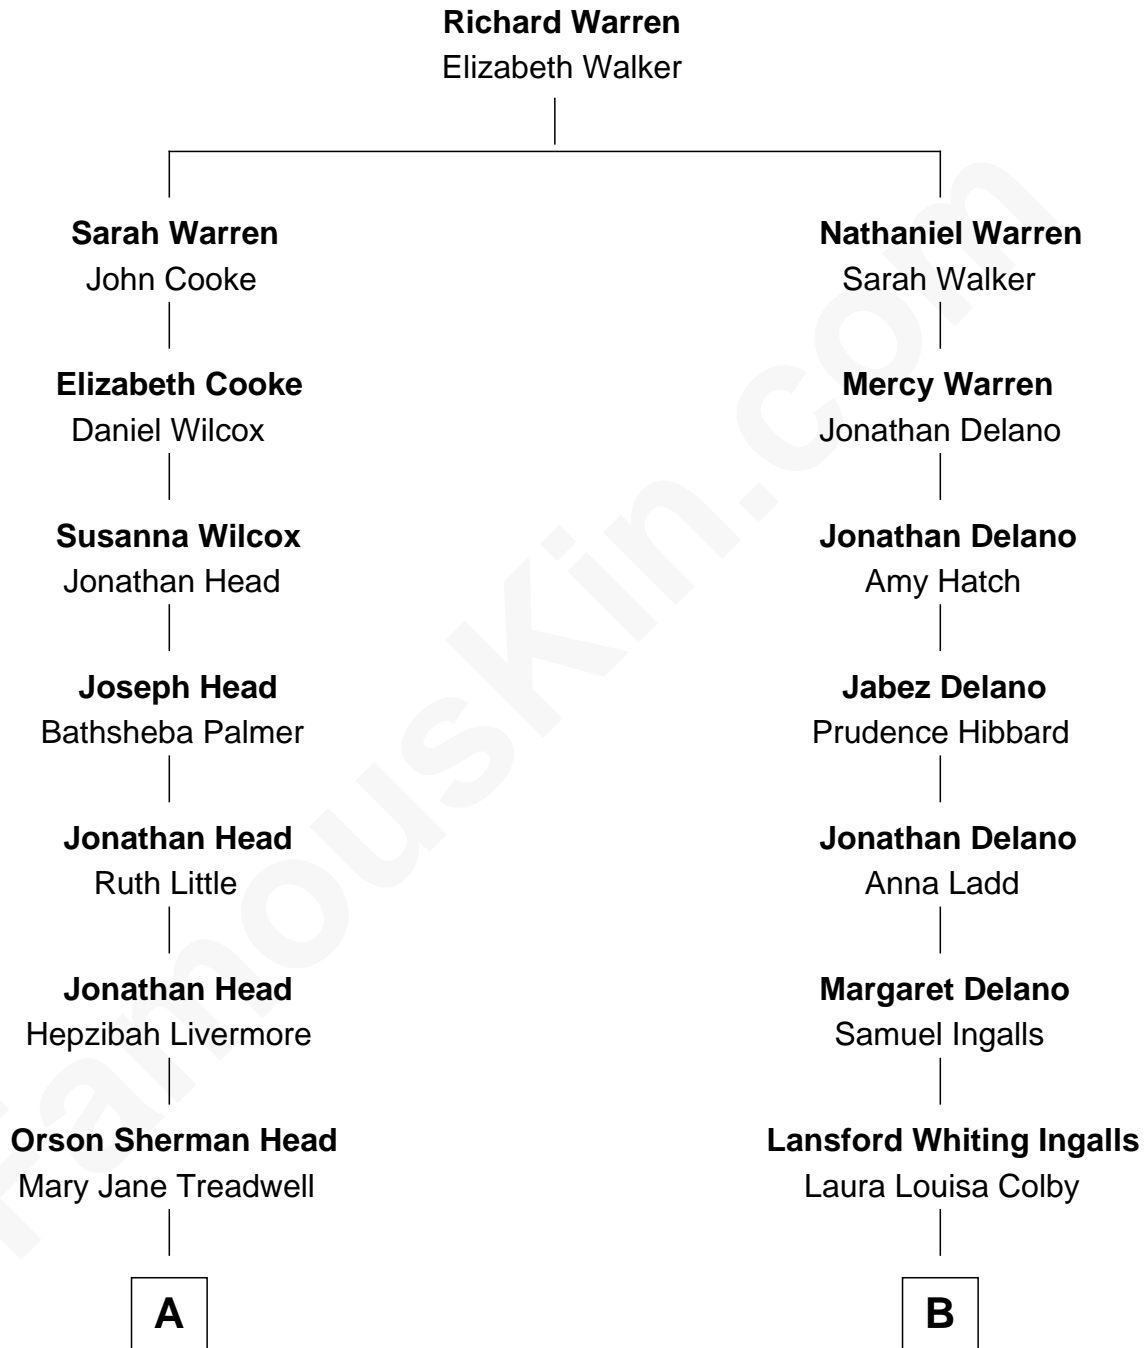

# FamousKin.com Relationship Chart of

**Orson Welles**

*Radio, Stage, and Movie Actor*

8th cousin 1 time removed of

**Laura Ingalls-Wilder**

*Author of Little House on the Prairie*

**A**

**Mary Blanche Head**  
Richard Jones Welles

**Richard Head Welles**  
Beatrice Ives

**Orson Welles**  
*Radio, Stage, and Movie Actor*

**B**

**Charles Phillip Ingalls**  
Caroline Lake Quiner

**Laura Ingalls-Wilder**  
*Author of Little House on the Prairie*

FamousKin.com