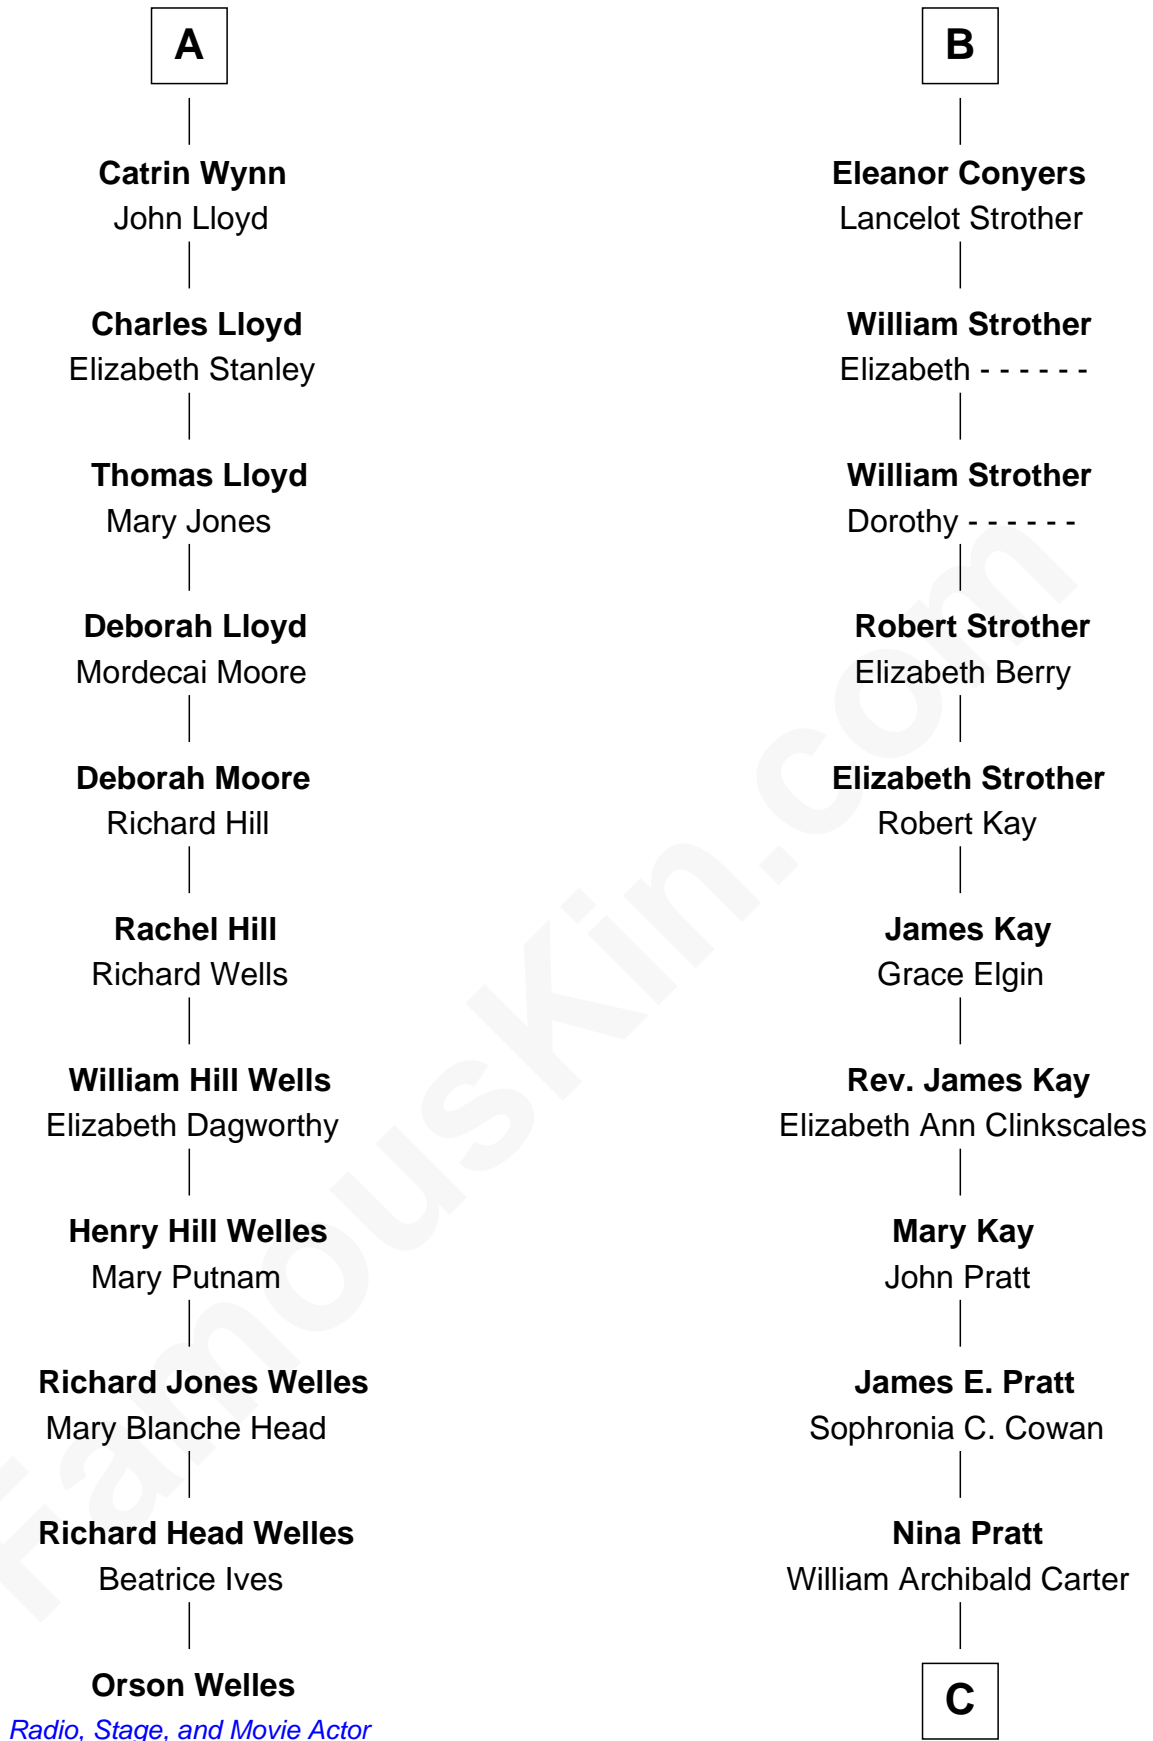

FamousKin.com Relationship Chart of

Orson Welles

Radio, Stage, and Movie Actor

17th cousin 1 time removed of

Jimmy Carter

39th U.S. President

John of Gaunt

*with wife
Blanche of Lancaster*

Antigone Plantagenet

Henry Grey

Sir Henry Neville

Joan Bouchier

Elizabeth Grey

Sir Roger Kynaston

Sir Richard Neville

Anne Stafford

Humphrey Wynn

Mawd ferch Oliver

Sir John Conyers

Agnes Bowes

A

B

C

|
Earl Carter
Lillian Gordy

|
Jimmy Carter
39th U.S. President

FamousKin.com