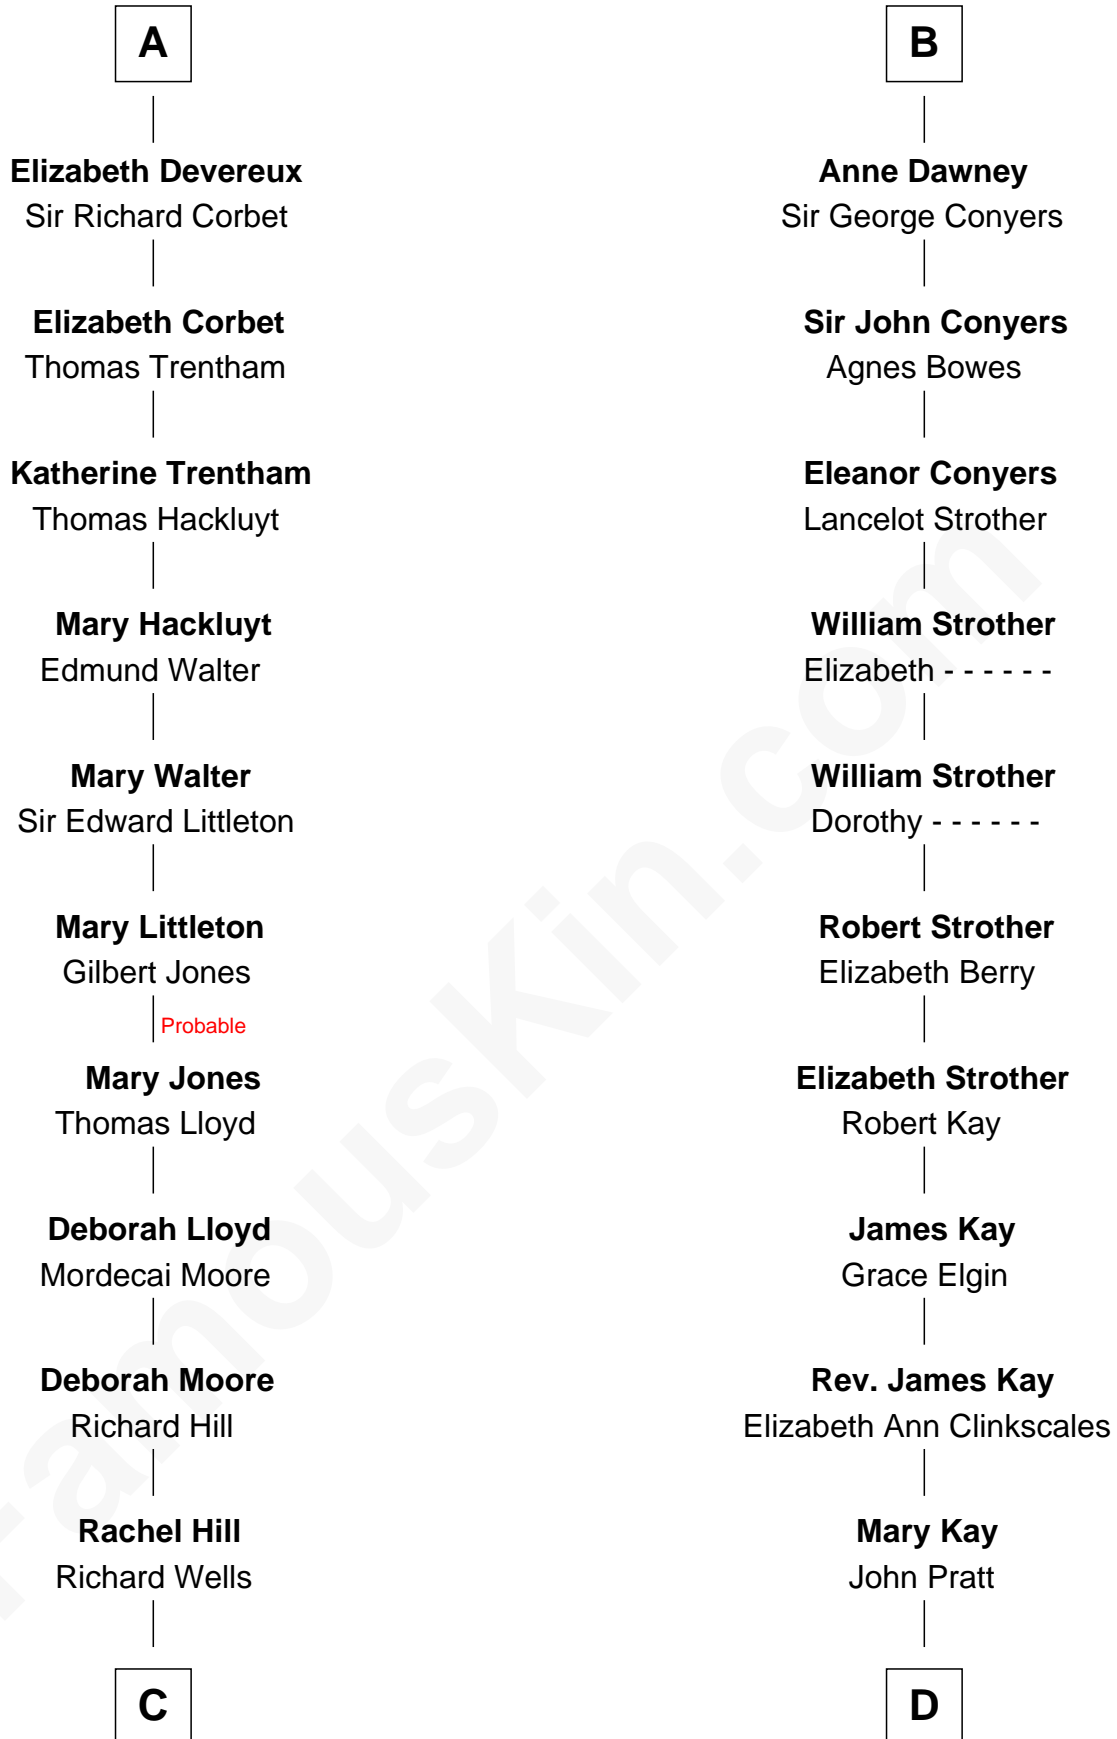

FamousKin.com Relationship Chart of

Orson Welles

Radio, Stage, and Movie Actor

20th cousin 1 time removed of

Jimmy Carter

39th U.S. President

Sir Hugh I de Audley

Iseult de Mortimer

Nina Pratt
William Archibald Carter

Earl Carter
Lillian Gordy

Jimmy Carter
39th U.S. President