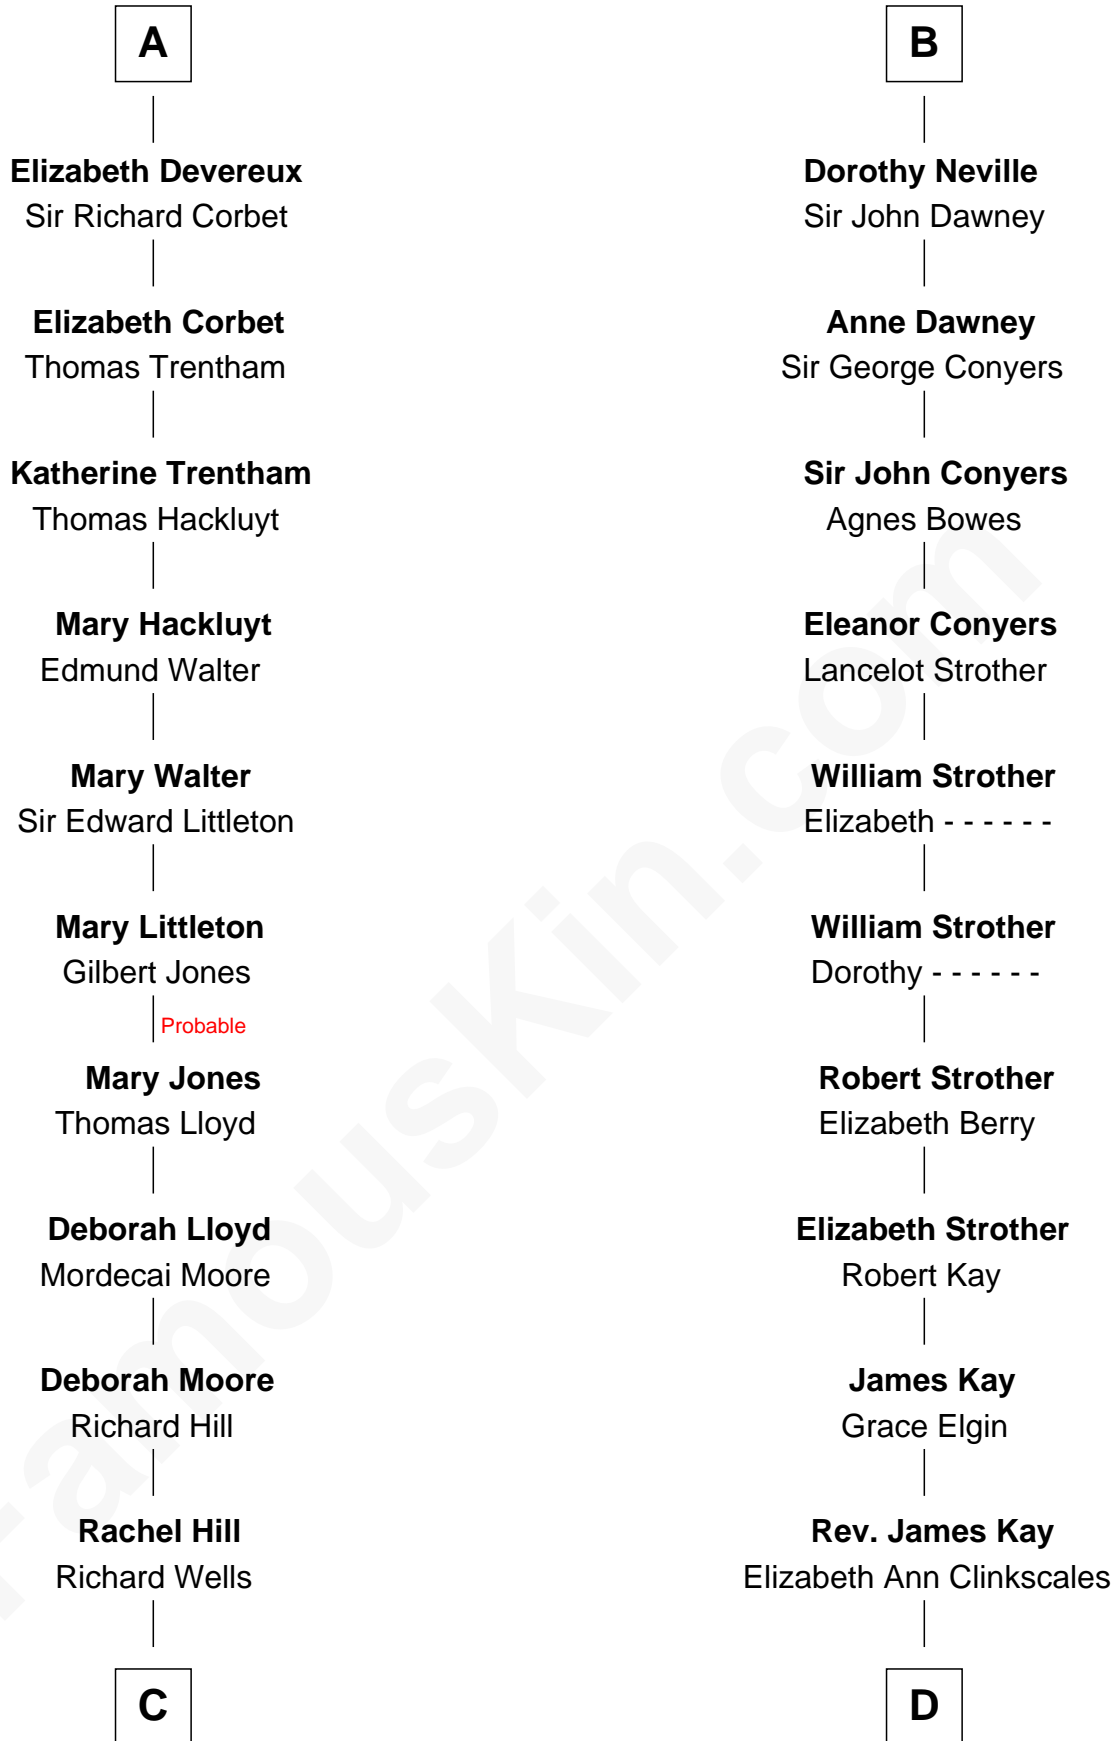

FamousKin.com Relationship Chart of

Orson Welles

Radio, Stage, and Movie Actor

21st cousin of

Jimmy Carter

39th U.S. President

Sir Edmund Mortimer

Margaret de Fiennes

James E. Pratt
Sophronia C. Cowan

Nina Pratt
William Archibald Carter

Earl Carter
Lillian Gordy

Jimmy Carter
39th U.S. President

FamousKin.com