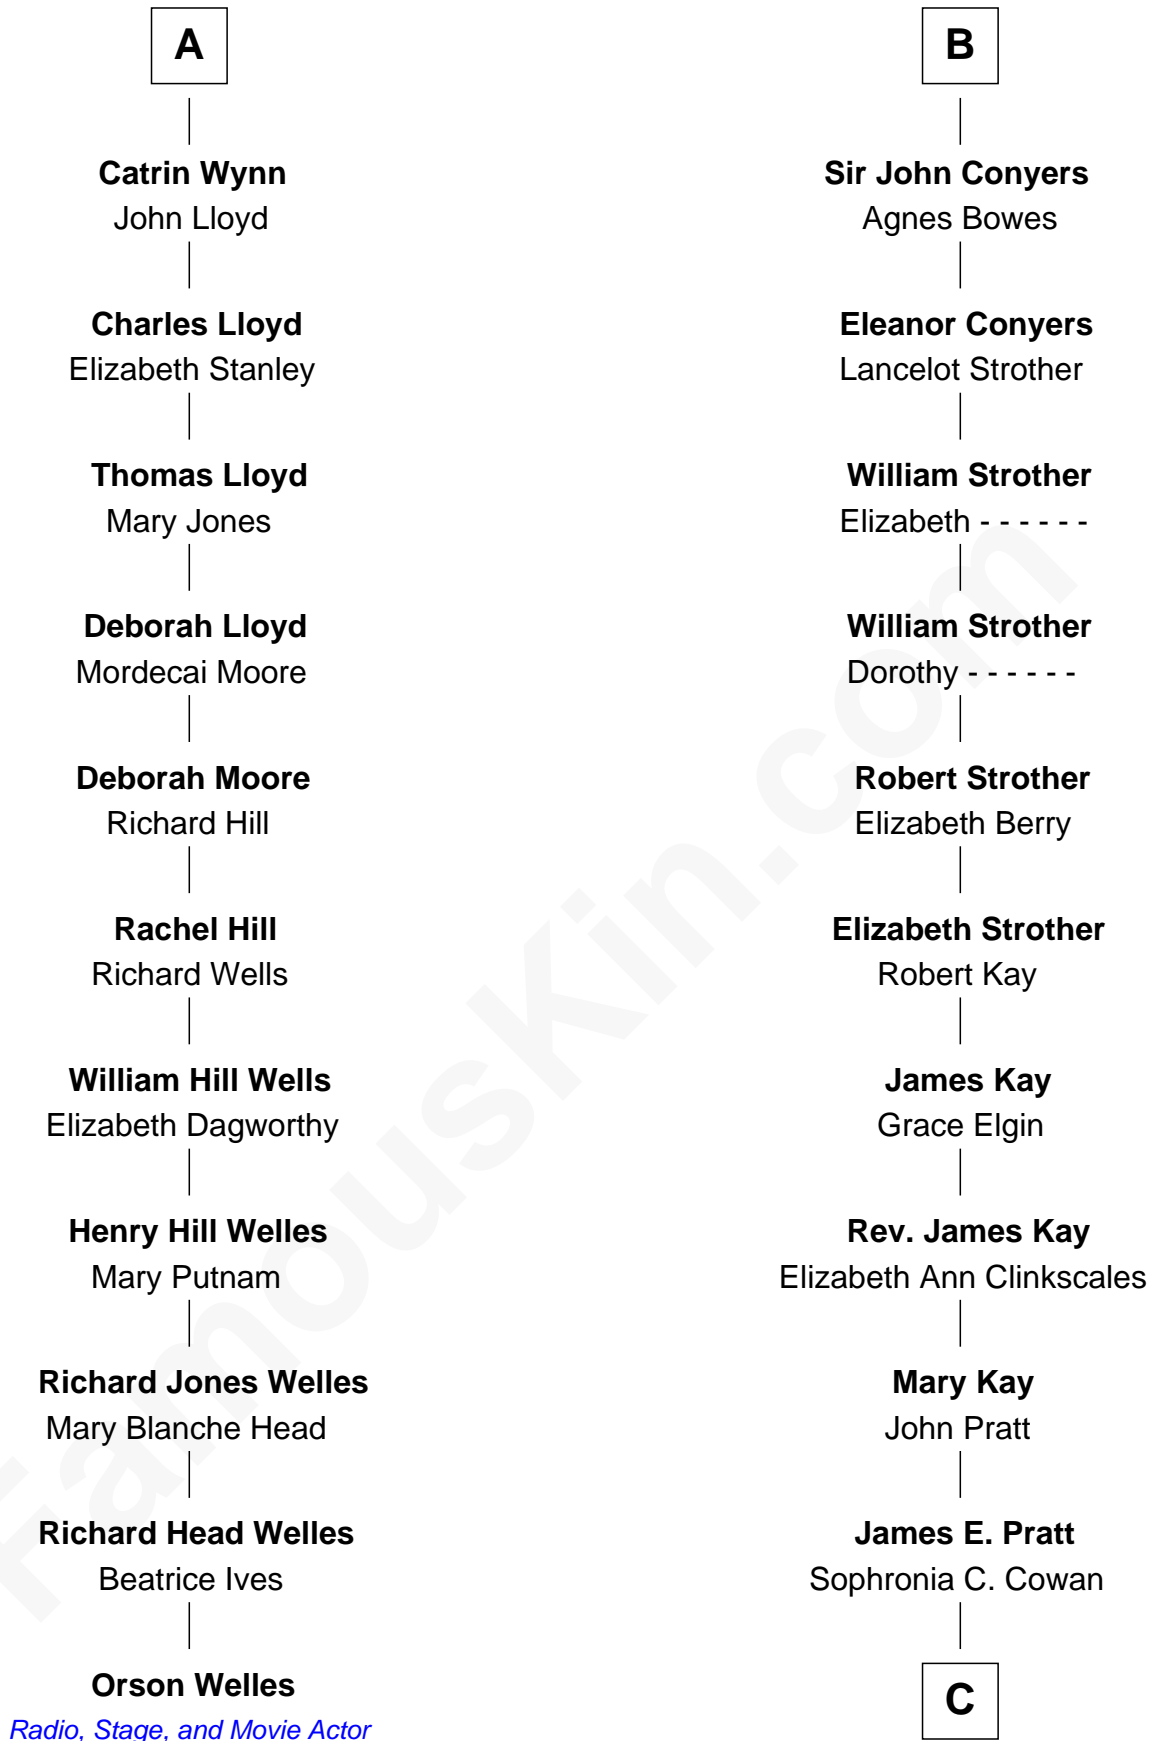

# FamousKin.com Relationship Chart of

**Orson Welles**

*Radio, Stage, and Movie Actor*

17th cousin 2 times removed of

**Jimmy Carter**

*39th U.S. President*

**Humphrey de Bohun**

Joan Fitzalan

**Mary de Bohun**  
Henry IV, King of England

**Humphrey Plantagenet**

-----  
**Antigone Plantagenet**  
Henry Grey

**Elizabeth Grey**  
Sir Roger Kynaston

**Humphrey Kynaston**  
Elsbeth ferch Maredudd

**Margaret Kynaston**  
John ap Ieuan ab Owain

**Humphrey Wynn**  
Mawd ferch Oliver

**A**

**Eleanor de Bohun**  
Sir Thomas Plantagenet

**Anne Plantagenet**  
Sir William Bourchier

**Sir John Bourchier**  
Margaret Berners

**Joan Bourchier**  
Sir Henry Neville

**Sir Richard Neville**  
Anne Stafford

**Dorothy Neville**  
Sir John Dawney

**Anne Dawney**  
Sir George Conyers

**B**

**C**

**Nina Pratt**

William Archibald Carter

**Earl Carter**