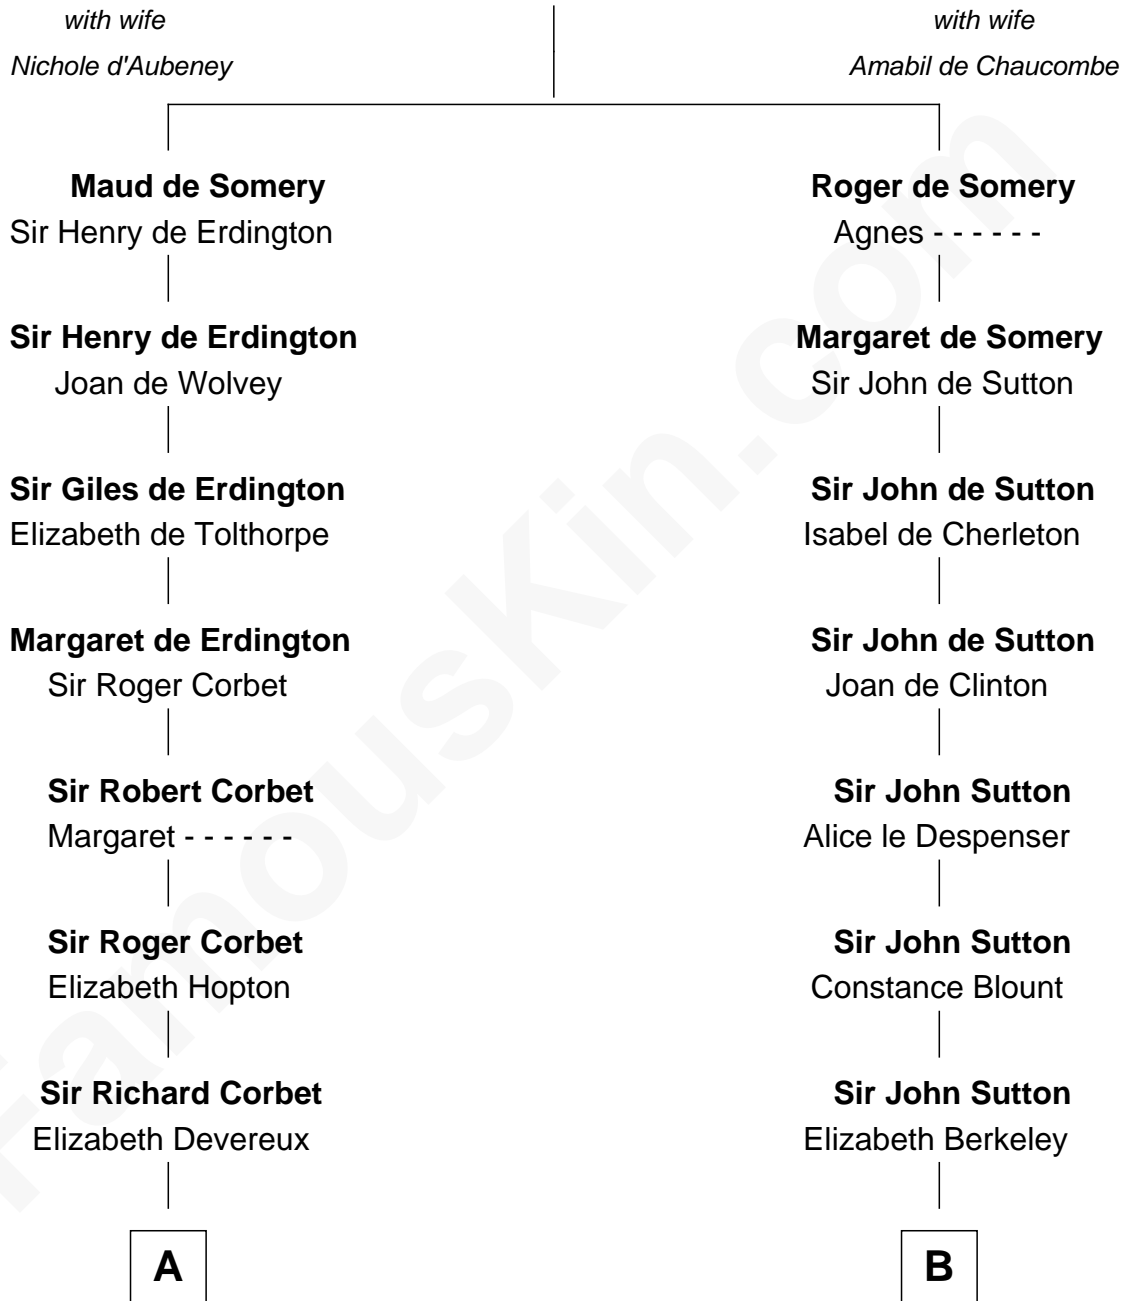

Sir Roger de Somery