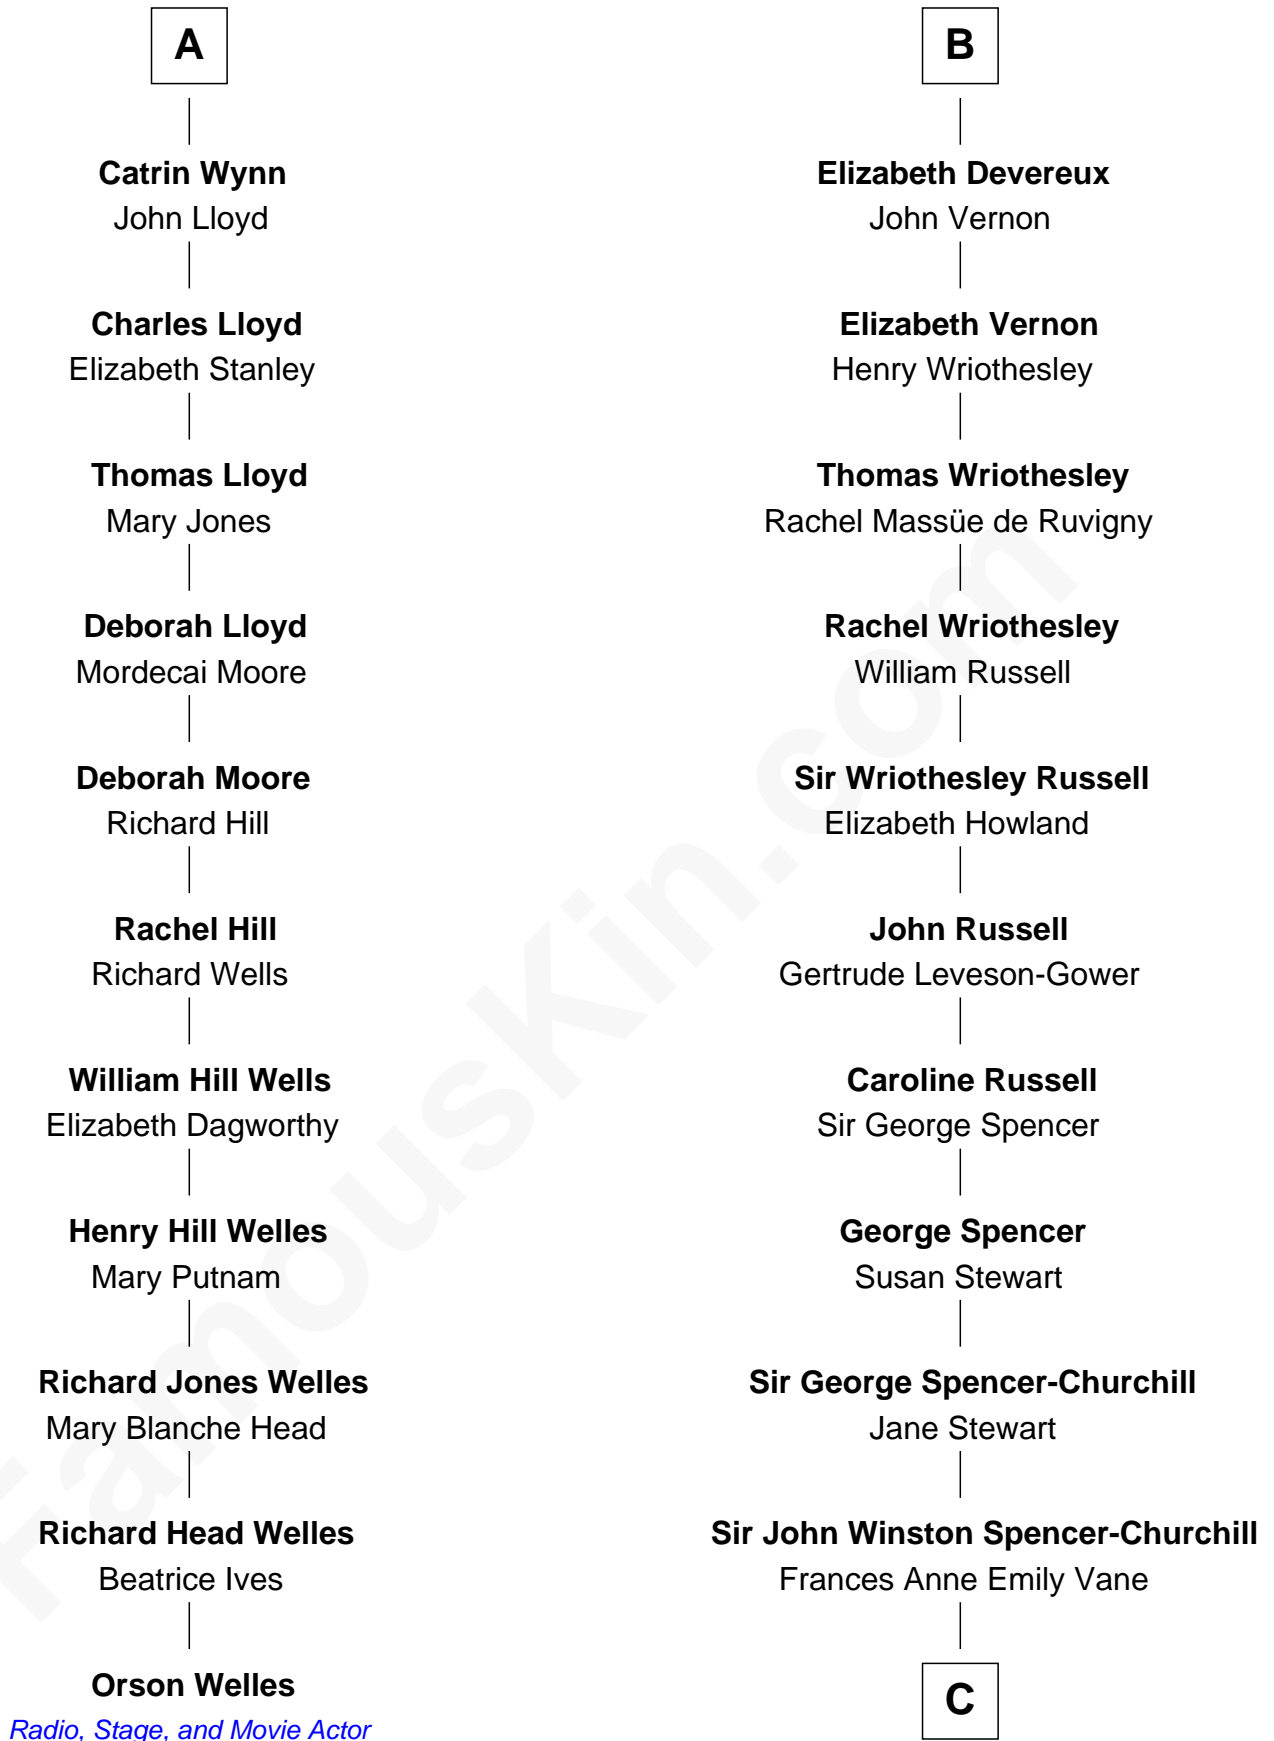

FamousKin.com

Relationship Chart of

Orson Welles

Radio, Stage, and Movie Actor

17th cousin 1 time removed of

Sir Winston Churchill

Prime Minister of the United Kingdom

C

Randolph Henry Spencer-Churchill

Jeanette Jerome

Sir Winston Churchill

Prime Minister of the United Kingdom

FamousKin.com